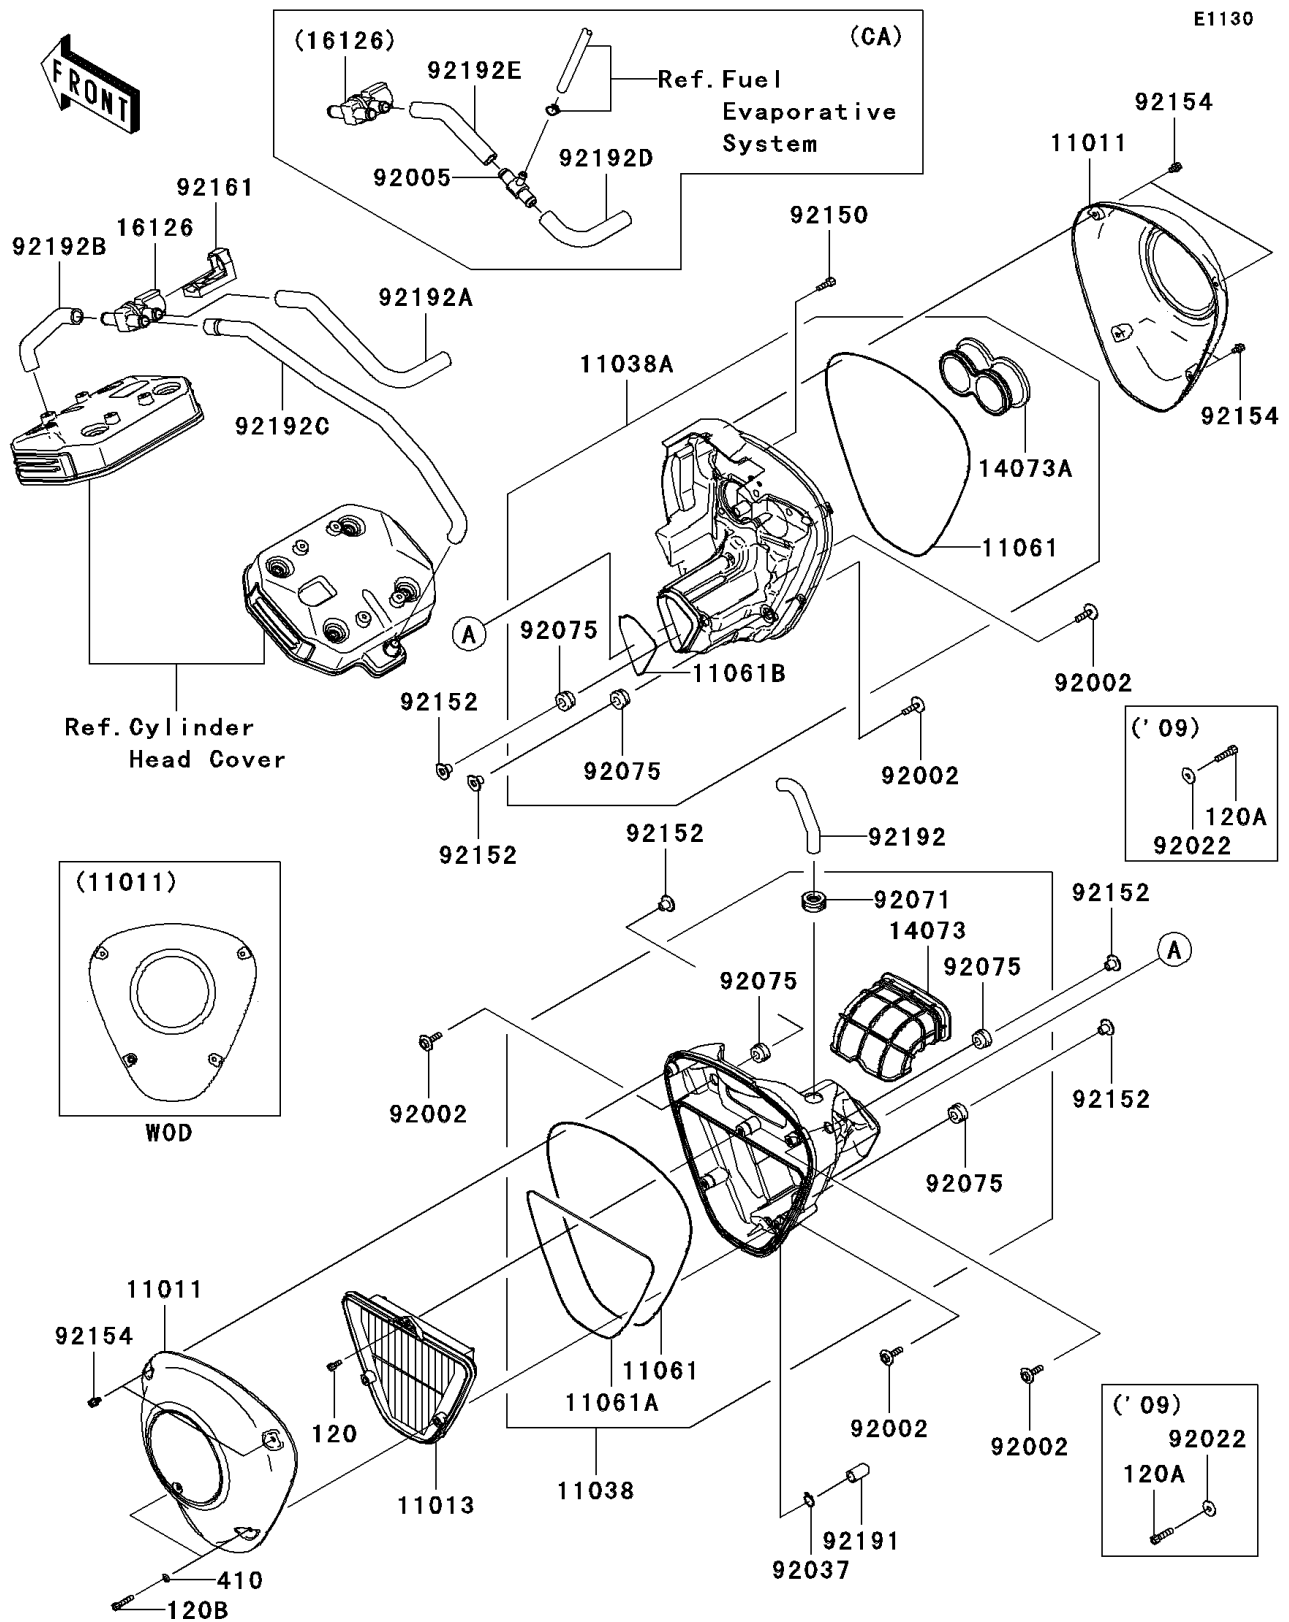

2011 VULCAN® 1700 CLASSIC PARTS DIAGRAM

Air Cleaner

2011 VULCAN® 1700 CLASSIC PARTS LIST

Air Cleaner

ITEM NAME	PART NUMBER	QUANTITY
BOLT-SOCKET,5X12 (Ref # 120)	120CA0512	1
BOLT-SOCKET,5X25 (Ref # 120B)	120R0525	1
W-PLAIN-S,5MM (Ref # 410)	410S0500	1
CASE-AIR FILTER (Ref # 11011)	11011-0119	1
ELEMENT-AIR FILTER (Ref # 11013)	11013-0031	1
CASE-ASSY-AIR FILTER,LH (Ref # 11038)	11038-0022	1
CASE-ASSY-AIR FILTER,RH (Ref # 11038A)	11038-0023	1
GASKET,3X812 (Ref # 11061)	11061-0346	1
GASKET,3X630 (Ref # 11061A)	11061-0347	1
GASKET,3X222 (Ref # 11061B)	11061-0367	1
DUCT,INTAKE (Ref # 14073)	14073-0202	1
DUCT,THROBO. FUNNEL (Ref # 14073A)	14073-0203	1
VALVE,AIR SWITCHING (Ref # 16126)	16126-1437	1
BOLT,6X25 (Ref # 92002)	92002-1135	1
CLAMP,14.5MM (Ref # 92037)	92037-1900	1
GROMMET,AIR SUCTION VALVE (Ref # 92071)	92071-1249	1
DAMPER,RUBBER (Ref # 92075)	92075-1123	1
BOLT,6X18 (Ref # 92150)	92150-1645	1
COLLAR,6.3X10X12 (Ref # 92152)	92152-0694	1
BOLT,SOCKET,5X10 (Ref # 92154)	92154-0131	1
DAMPER (Ref # 92161)	92161-0309	1
TUBE (Ref # 92191)	92191-1704	1
TUBE,BREATHER (Ref # 92192)	92192-0650	1
TUBE,FR HEAD-ASWV (Ref # 92192B)	92192-0652	1
TUBE,RR HEAD-ASWV (Ref # 92192C)	92192-0653	1
FITTING (Ref # 92005)	92005-0054	1
TUBE,A/C-ASWV (Ref # 92192A)	92192-0651	1
TUBE,ASWV-FITTING (Ref # 92192D)	92192-0654	1
TUBE,FITTING-A/C (Ref # 92192E)	92192-0655	1