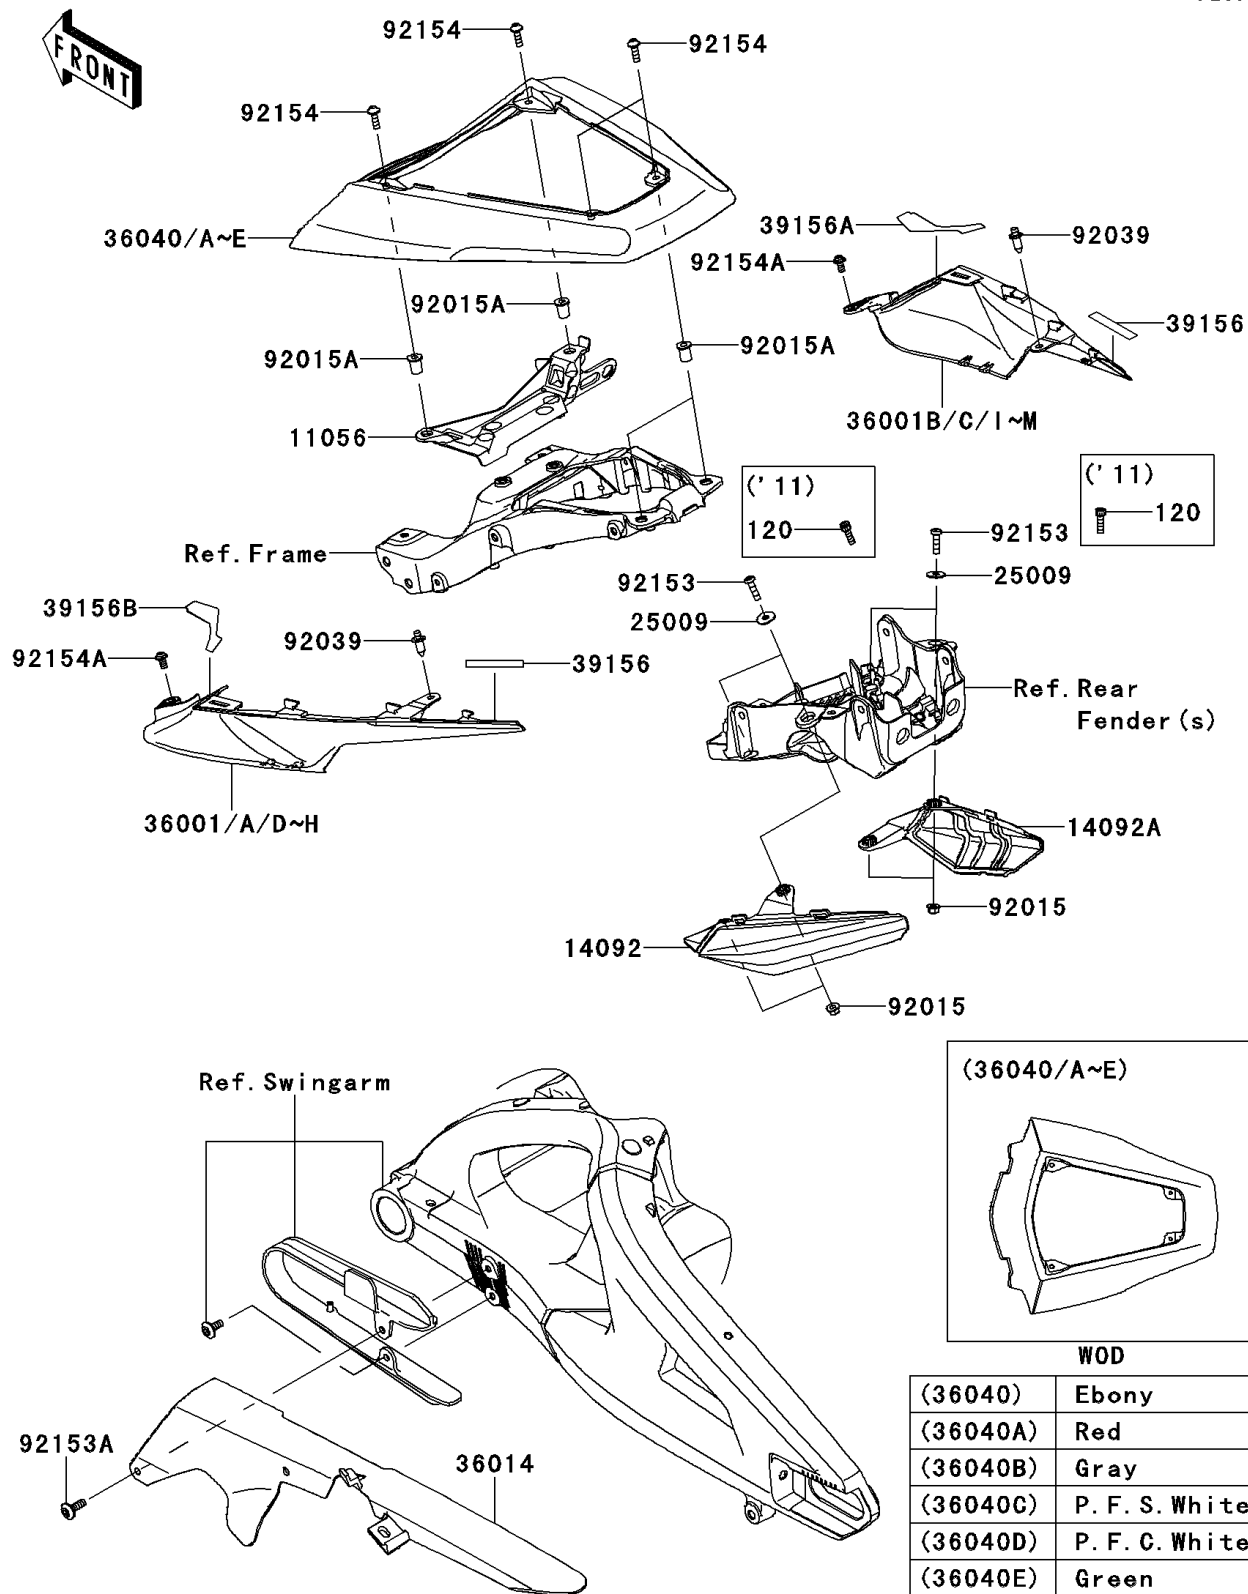

2011 NINJA® ZX™-10R ABS PARTS DIAGRAM

Side Covers/Chain Cover

F2610

2011 NINJA® ZX™-10R ABS PARTS LIST

Side Covers/Chain Cover

ITEM NAME	PART NUMBER	QUANTITY
BRACKET (Ref # 11056)	11056-0601	1
COVER,RR SIGNAL,LH (Ref # 14092)	14092-0784	1
COVER,RR SIGNAL,RH (Ref # 14092A)	14092-0785	1
WASHER,5.2X16X1.2 (Ref # 25009)	25009-004	1
COVER-SIDE,TAIL,LH,EBONY (Ref # 36001)	36001-0206-H8	1
COVER-SIDE,TAIL,LH,L.GREEN (Ref # 36001A)	36001-0206-777	1
COVER-SIDE,TAIL,RH,EBONY (Ref # 36001B)	36001-0207-H8	1
COVER-SIDE,TAIL,RH,L.GREEN (Ref # 36001C)	36001-0207-777	1
CASE-CHAIN (Ref # 36014)	36014-0062	1
COVER-TAIL,EBONY (Ref # 36040)	36040-0124-H8	1
COVER-TAIL,L.GREEN (Ref # 36040E)	36040-0124-777	1
PAD,10X50X0.2 (Ref # 39156)	39156-0712	1
PAD,SIDE COVER,RH (Ref # 39156A)	39156-0743	1
PAD,SIDE COVER,LH (Ref # 39156B)	39156-0744	1
NUT,LOCK,FLANGED,5MM (Ref # 92015)	92015-1752	1
NUT,WELL,5MM (Ref # 92015A)	92015-1757	1
RIVET (Ref # 92039)	92039-0068	1
BOLT-SOCKET,5X16 (Ref # 120)	120CA0516	1
BOLT,SOCKET,6X14 (Ref # 92153A)	92153-0422	1
BOLT,SOCKET,5X16 (Ref # 92154)	92154-0209	1
BOLT,SOCKET,5X10 (Ref # 92154A)	92154-0211	1