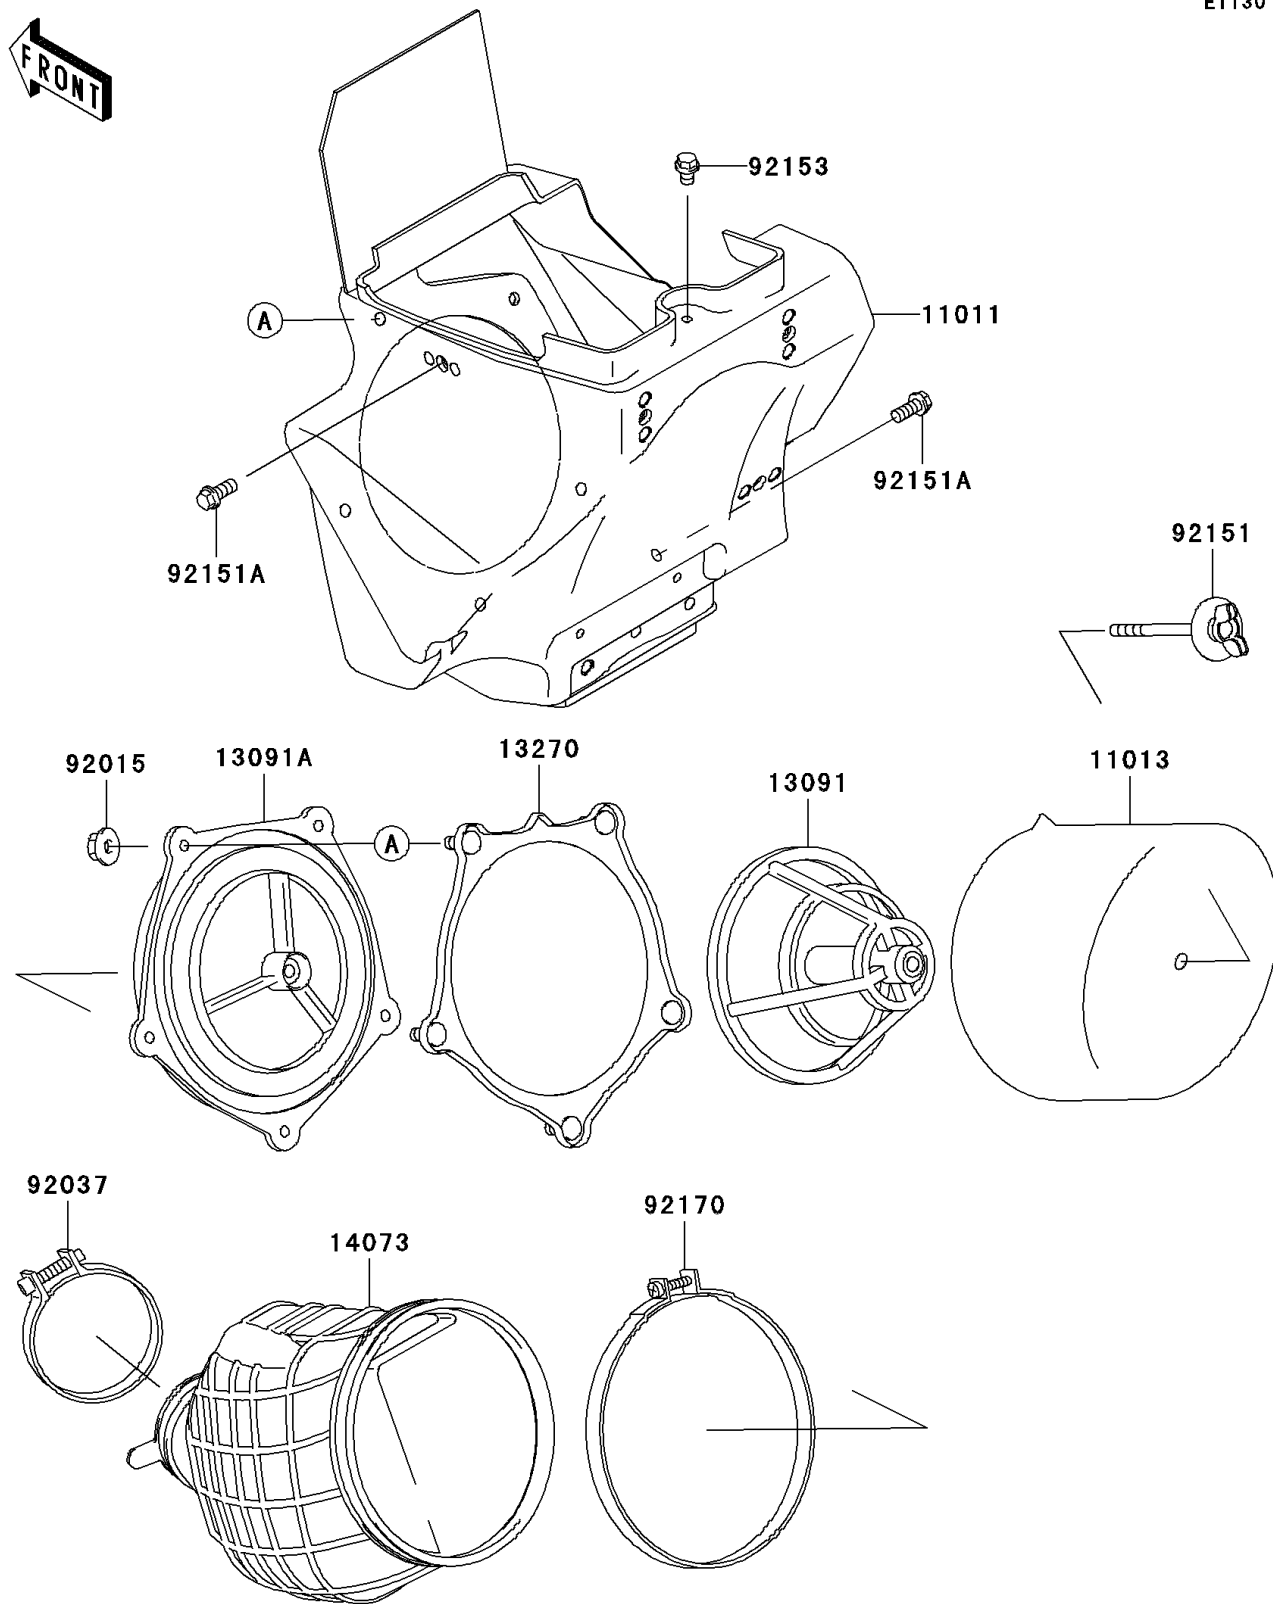

2009 KX™100 PARTS DIAGRAM

Air Cleaner

E1130

2009 KX™100 PARTS LIST

Air Cleaner

ITEM NAME	PART NUMBER	QUANTITY
CASE-AIR FILTER (Ref # 11011)	11011-1612	1
ELEMENT-AIR FILTER (Ref # 11013)	11013-1271	1
HOLDER,ELEMENT (Ref # 13091)	13091-1696	1
HOLDER (Ref # 13091A)	13091-1697	1
PLATE,AIR FILTER (Ref # 13270)	13270-1905	1
DUCT (Ref # 14073)	14073-1785	1
NUT,FLANGED,5MM (Ref # 92015)	92015-1259	1
CLAMP,55MM (Ref # 92037)	92037-1486	1
BOLT,AIR FILTER (Ref # 92151)	92151-1256	1
BOLT,6X14 (Ref # 92151A)	92151-1423	1
BOLT,6X8 (Ref # 92153)	92153-0860	1
CLAMP,126MM (Ref # 92170)	92170-1194	1