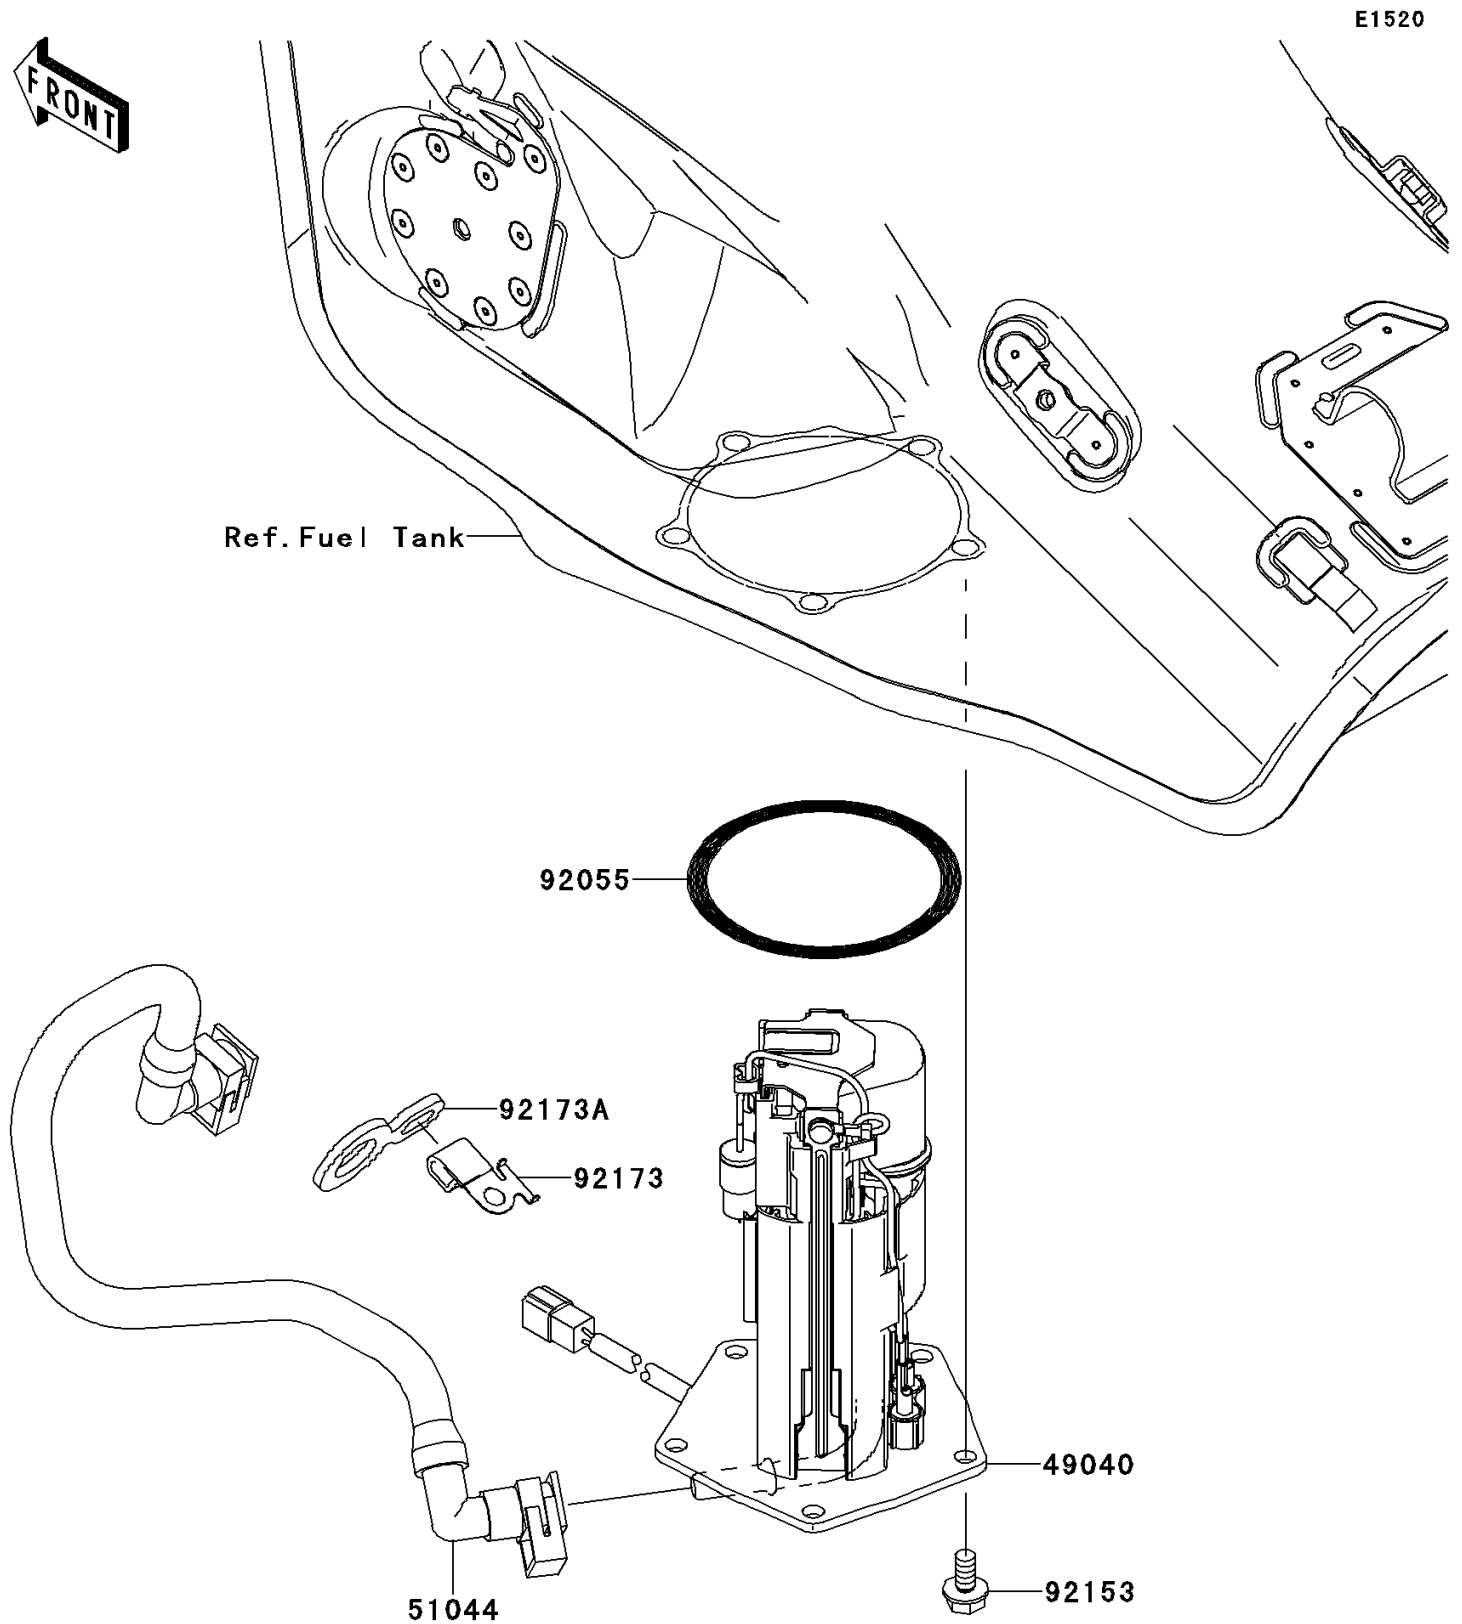

## 2011 NINJA® ZX™-10R ABS PARTS DIAGRAM

Fuel Pump

## 2011 NINJA® ZX™-10R ABS PARTS LIST

Fuel Pump

ITEM NAME	PART NUMBER	QUANTITY
PUMP-FUEL (Ref # 49040)	49040-0049	1
TUBE-ASSY,FUEL (Ref # 51044)	51044-0118	1
RING-O,70.6X5.7 (Ref # 92055)	92055-0210	1
BOLT,FLANGED,6X12 (Ref # 92153)	92153-1295	1
CLAMP (Ref # 92173)	92173-0831	1
CLAMP (Ref # 92173A)	92173-0832	1