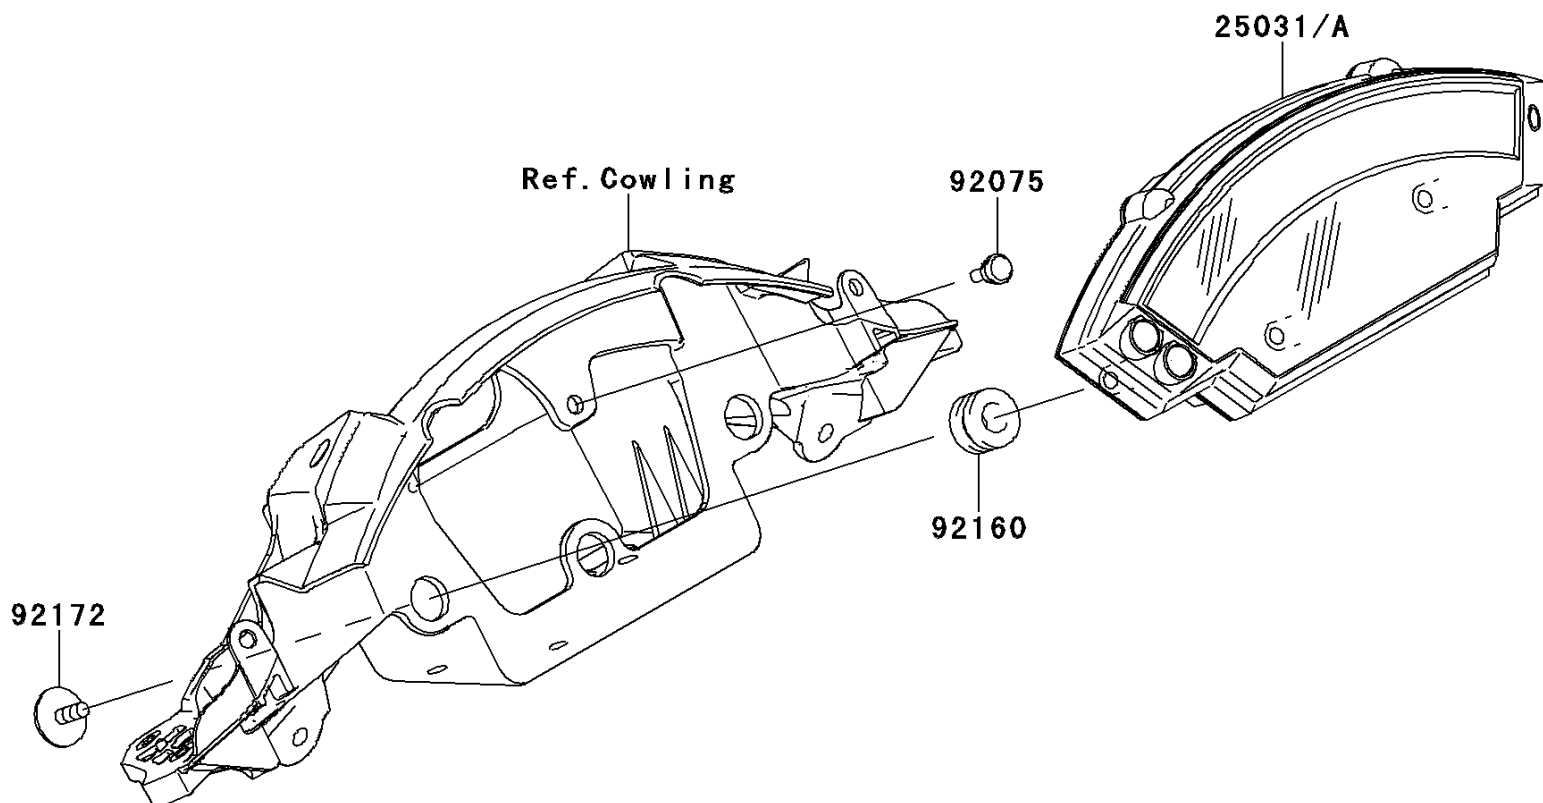

2014 NINJA® ZX™-10R PARTS DIAGRAM

Meter(s)

F2530

2014 NINJA® ZX™-10R PARTS LIST

Meter(s)

ITEM NAME	PART NUMBER	QUANTITY
METER-ASSY,COMBINATION (Ref # 25031A)	25031-0415	1
DAMPER (Ref # 92075)	92075-1808	1
DAMPER (Ref # 92160)	92160-1167	1
SCREW,TAPPING,WP,5X14 (Ref # 92172)	92172-0441	1