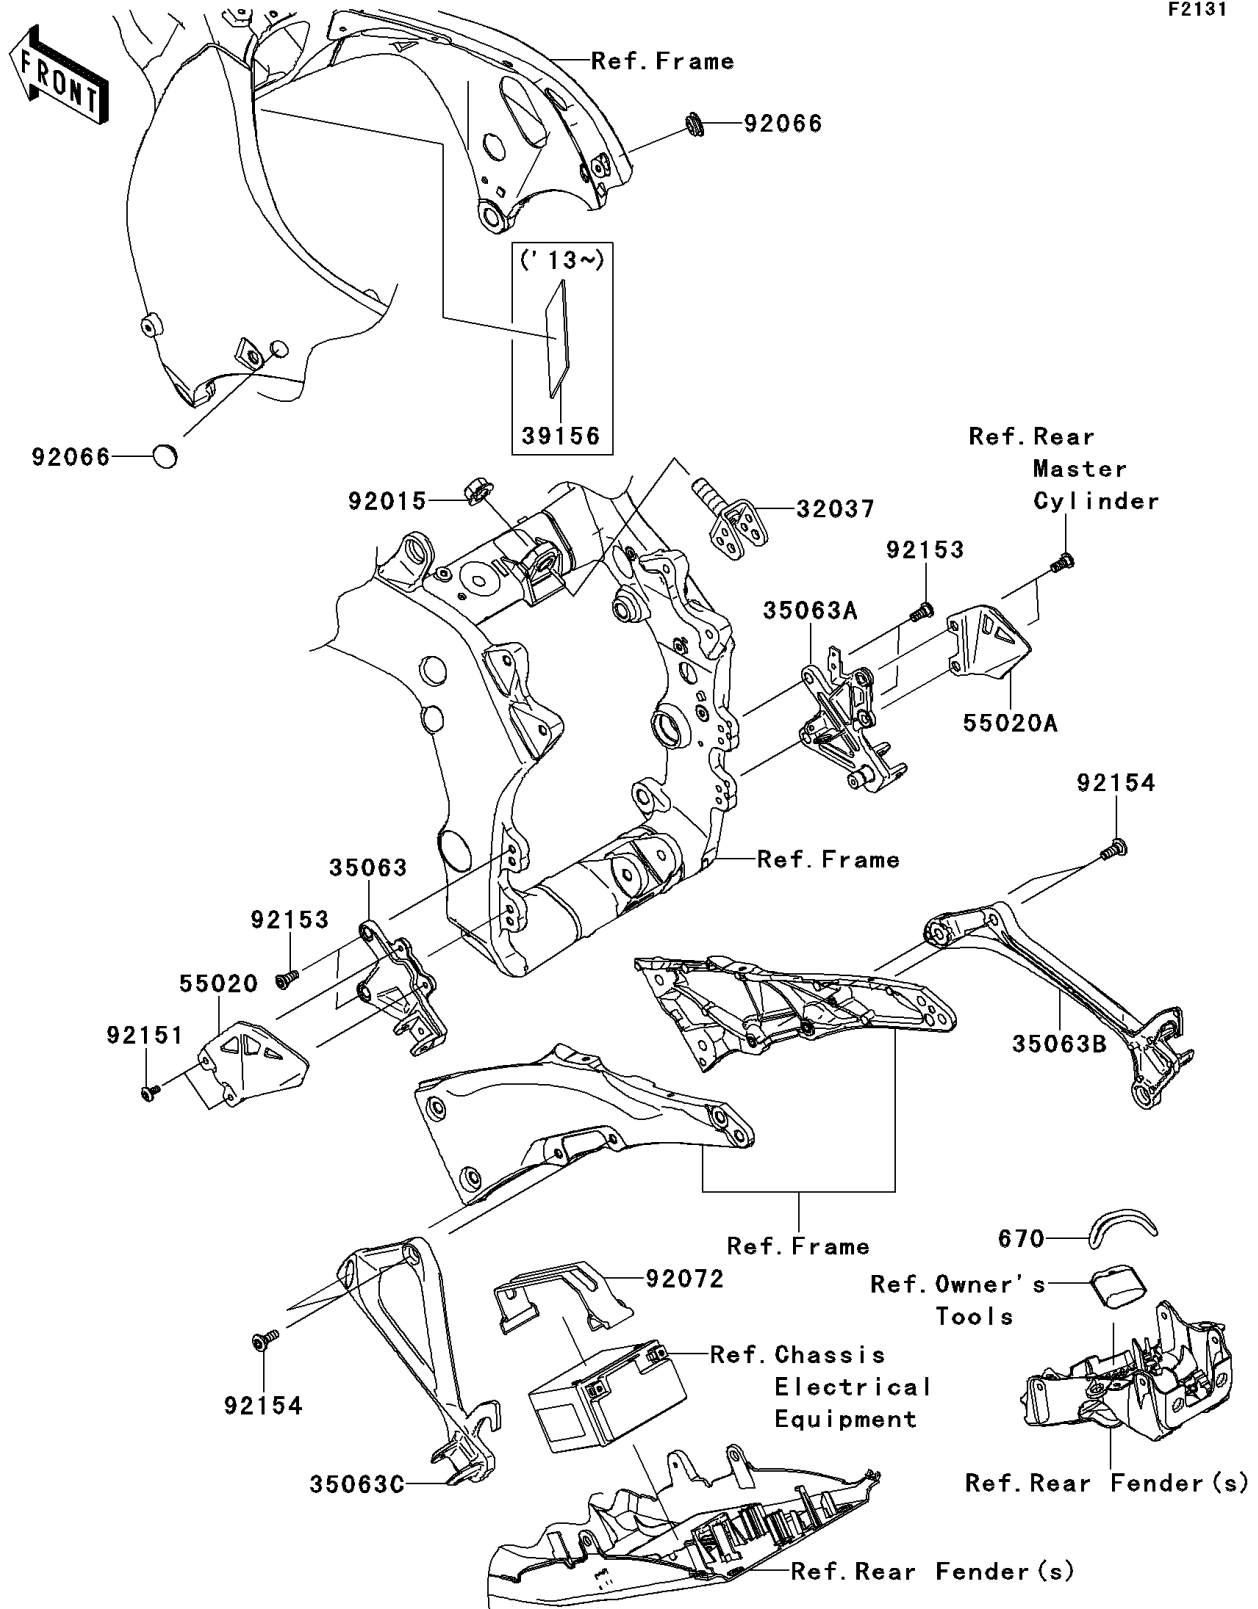

2014 NINJA® ZX™-10R PARTS DIAGRAM

Frame Fittings

F2131

2014 NINJA® ZX™-10R PARTS LIST

Frame Fittings

ITEM NAME	PART NUMBER	QUANTITY
O RING,54.6X5.7 (Ref # 670)	670B5055	1
BRACKET-SHOCKABSORBER (Ref # 32037)	32037-0149	1
STAY,FR STEP,LH,F.S.BLACK (Ref # 35063)	35063-0697-18R	1
STAY,FR STEP,RH,F.S.BLACK (Ref # 35063A)	35063-0698-18R	1
STAY,RR STEP,RH,F.S.BLACK (Ref # 35063B)	35063-0700-18R	1
STAY,RR STEP,LH,F.S.BLACK (Ref # 35063C)	35063-0852-18R	1
PAD,50X115X2 (Ref # 39156)	39156-0923	1
GUARD,FR STEP,LH (Ref # 55020)	55020-0569	1
GUARD,FR STEP,RH (Ref # 55020A)	55020-0570	1
NUT,FLANGED,16MM (Ref # 92015)	92015-1316	1
PLUG,17MM (Ref # 92066)	92066-1320	1
BAND,L=150 (Ref # 92072)	92072-1338	1
BOLT,SOCKET,6X14 (Ref # 92151)	92151-1654	1
BOLT,SOCKET,8X20 (Ref # 92153)	92153-1621	1
BOLT,SOCKET,8X23 (Ref # 92154)	92154-0300	1