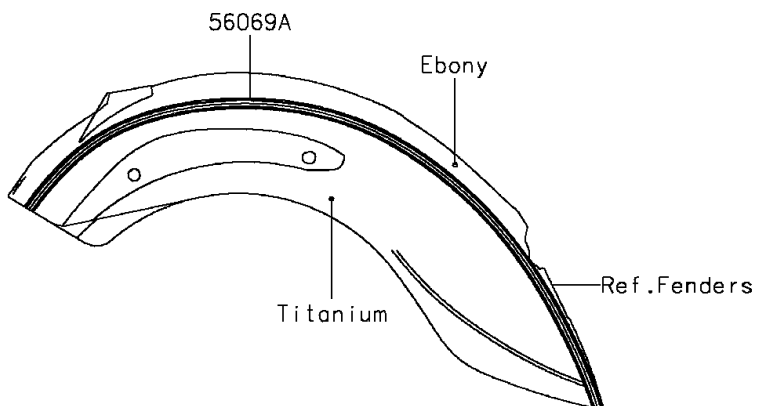

2011 VULCAN® 900 CLASSIC LT PARTS DIAGRAM

Decals(Ebony)(DBF)

F2861

2011 VULCAN® 900 CLASSIC LT PARTS LIST

Decals(Ebony)(DBF)

ITEM NAME	PART NUMBER	QUANTITY
MARK,SIDE COVER,KAWASAKI (Ref # 56050)	56050-1901	1
MARK,FUEL TANK,LH (Ref # 56052)	56052-0810	1
MARK,FUEL TANK,RH (Ref # 56052A)	56052-0811	1
MARK,PLATE (Ref # 56052B)	56052-0851	1
MARK,BACKREST (Ref # 56052C)	56052-0852	1
PATTERN,FR FENDER (Ref # 56069)	56069-0876	1
PATTERN,RR FENDER (Ref # 56069A)	56069-0877	1