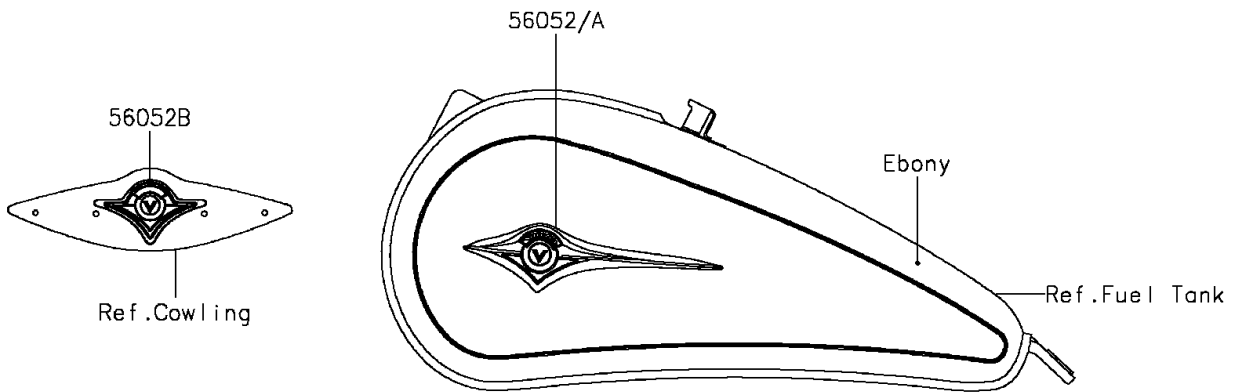

2011 VULCAN® 900 CLASSIC LT PARTS DIAGRAM

Decals(Ebony)(DBF)

F2861

2011 VULCAN® 900 CLASSIC LT PARTS LIST

Decals(Ebony)(DBF)

ITEM NAME	PART NUMBER	QUANTITY
MARK,SIDE COVER,KAWASAKI (Ref # 56050)	56050-1901	1
MARK,FUEL TANK,LH (Ref # 56052)	56052-0810	1
MARK,FUEL TANK,RH (Ref # 56052A)	56052-0811	1
MARK,PLATE (Ref # 56052B)	56052-0851	1
MARK,BACKREST (Ref # 56052C)	56052-0852	1
PATTERN,FR FENDER (Ref # 56069)	56069-0876	1
PATTERN,RR FENDER (Ref # 56069A)	56069-0877	1