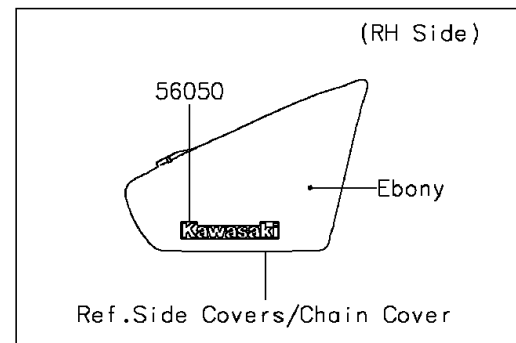

2011 VULCAN® 900 CLASSIC LT PARTS DIAGRAM

Decals(Ebony)(DBF)

F2861

2011 VULCAN® 900 CLASSIC LT PARTS LIST

Decals(Ebony)(DBF)

ITEM NAME	PART NUMBER	QUANTITY
MARK,SIDE COVER,KAWASAKI (Ref # 56050)	56050-1901	1
MARK,FUEL TANK,LH (Ref # 56052)	56052-0810	1
MARK,FUEL TANK,RH (Ref # 56052A)	56052-0811	1
MARK,PLATE (Ref # 56052B)	56052-0851	1
MARK,BACKREST (Ref # 56052C)	56052-0852	1
PATTERN,FR FENDER (Ref # 56069)	56069-0876	1
PATTERN,RR FENDER (Ref # 56069A)	56069-0877	1