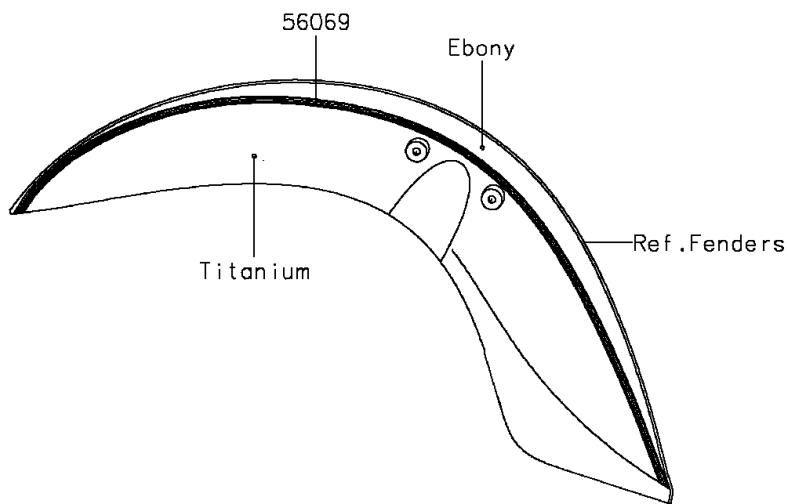

2011 VULCAN® 900 CLASSIC LT PARTS DIAGRAM

Decals(Ebony)(DBF)

F2861

2011 VULCAN® 900 CLASSIC LT PARTS LIST

Decals(Ebony)(DBF)

ITEM NAME	PART NUMBER	QUANTITY
MARK,SIDE COVER,KAWASAKI (Ref # 56050)	56050-1901	1
MARK,FUEL TANK,LH (Ref # 56052)	56052-0810	1
MARK,FUEL TANK,RH (Ref # 56052A)	56052-0811	1
MARK,PLATE (Ref # 56052B)	56052-0851	1
MARK,BACKREST (Ref # 56052C)	56052-0852	1
PATTERN,FR FENDER (Ref # 56069)	56069-0876	1
PATTERN,RR FENDER (Ref # 56069A)	56069-0877	1