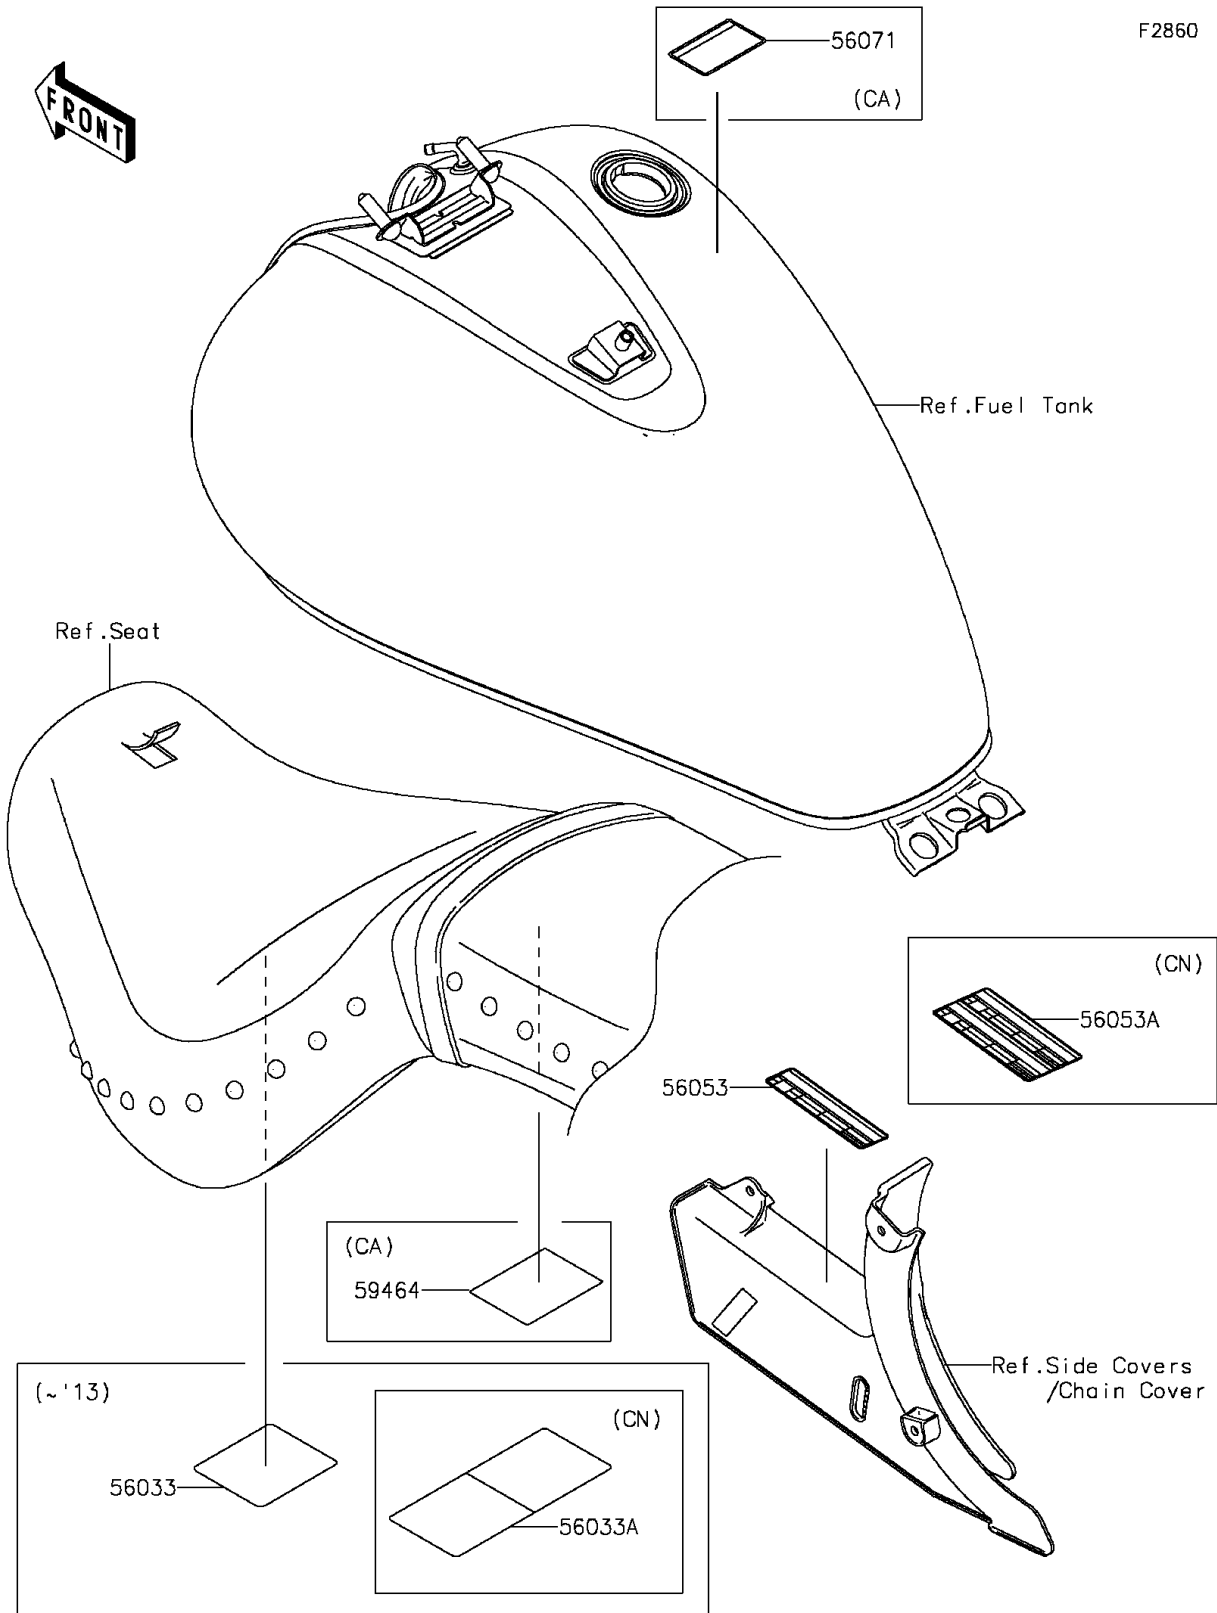

## 2011 VULCAN® 900 CLASSIC LT PARTS DIAGRAM

Labels

## 2011 VULCAN® 900 CLASSIC LT PARTS LIST

Labels

ITEM NAME	PART NUMBER	QUANTITY
LABEL-MANUAL,DAILY SAFETY (Ref # 56033)	56033-0140	1
LABEL-MANUAL,DAILY SAFETY (Ref # 56033A)	56033-0141	1
LABEL-SPECIFICATION,TIRE&LOAD (Ref # 56053)	56053-0176	1
LABEL-SPECIFICATION,TIRE&LOAD (Ref # 56053A)	56053-0177	1
LABEL-WARNING,EVAPO (Ref # 56071)	56071-0158	1
LABEL-CERTIFICATION,EVAPO ROUT (Ref # 59464)	59464-0684	1