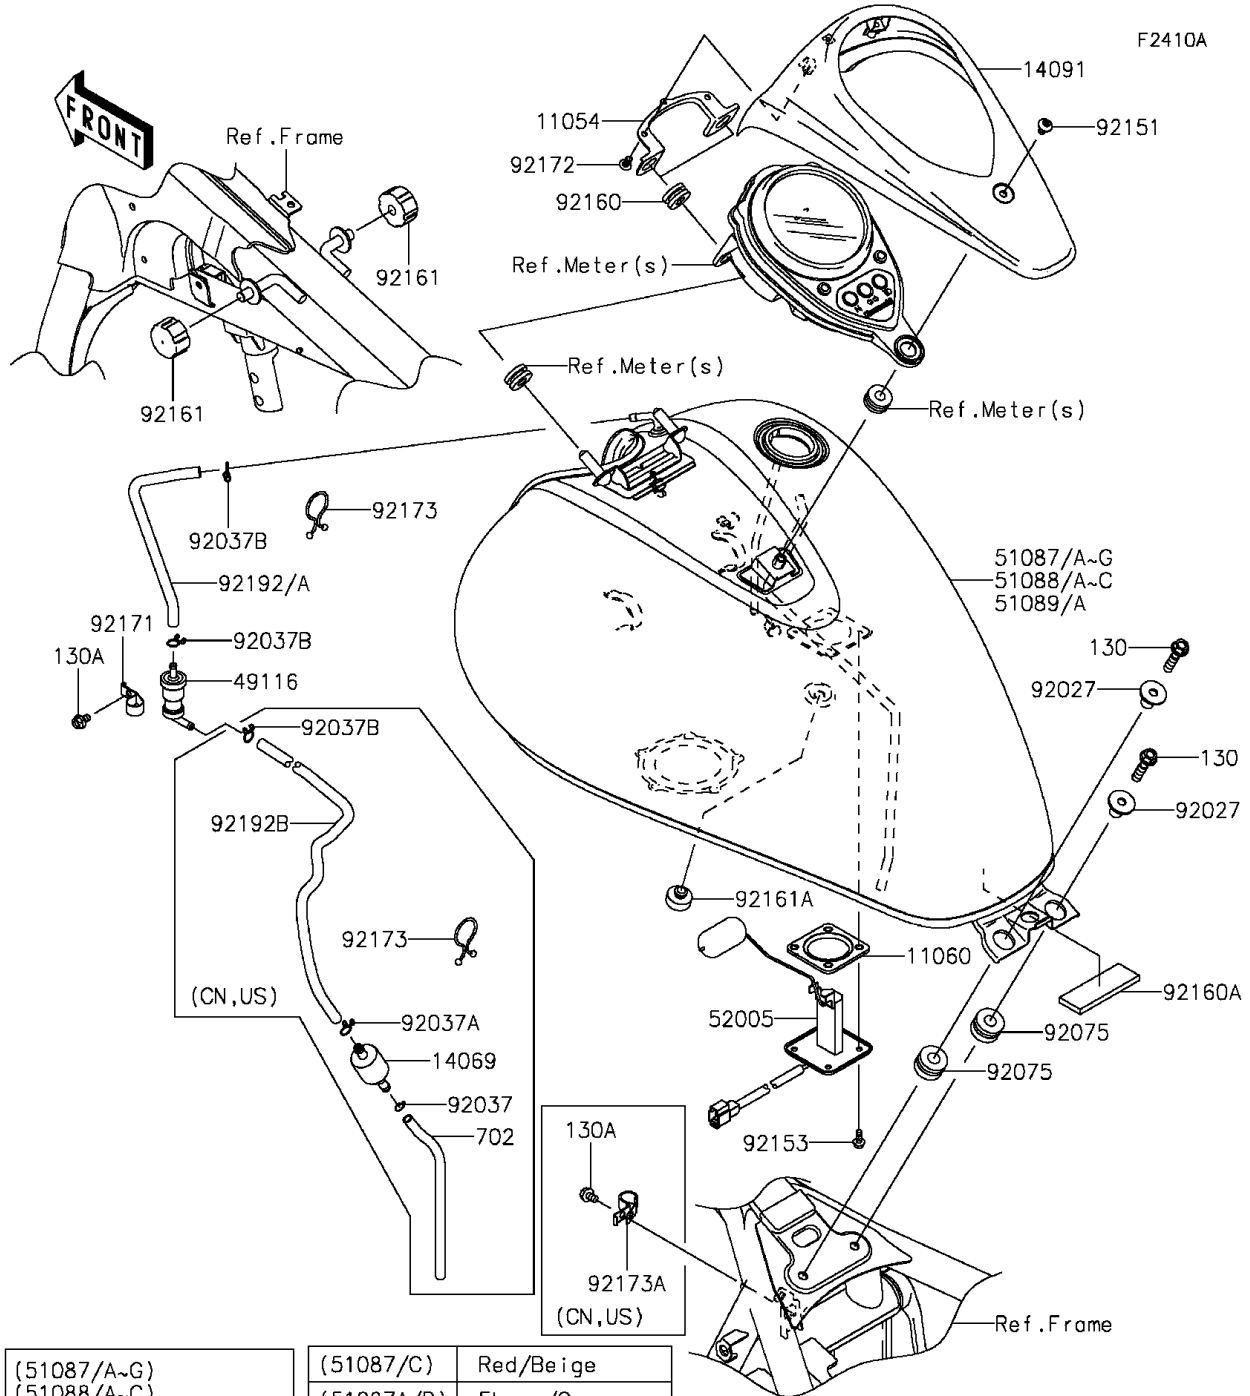

2015 VULCAN® 900 CLASSIC LT PARTS DIAGRAM

Fuel Tank(DCF-DFF)

WD

(51087/A-G) (51088/A-C) (51089/A)	(51087/C)	Red/Beige
	(51087A/B)	Ebony/Gray
	(51087D/G)	White/Blue
	(51087E/F)	Ebony/Titanium
	(51088/C)	Red/Gray
	(51088A/B)	Gray/Black
	(51089/A)	Gray/Black

2015 VULCAN® 900 CLASSIC LT PARTS LIST

Fuel Tank(DCF-DFF)

ITEM NAME	PART NUMBER	QUANTITY
-----------	-------------	----------