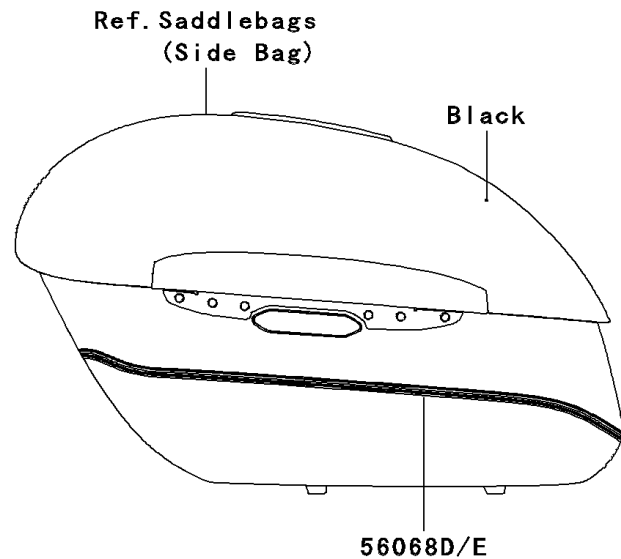

2009 Vulcan® 1700 Nomad™ PARTS DIAGRAM

Decals(Black)(C9F)

F2861

2009 Vulcan® 1700 Nomad™ PARTS LIST

Decals(Black)(C9F)

ITEM NAME	PART NUMBER	QUANTITY
MARK,AIR CLEANER COVER (Ref # 56054)	56054-0303	2
MARK,PULLEY COVER (Ref # 56054A)	56054-0304	1
MARK,GENERATOR COVER (Ref # 56054B)	56054-0305	1
MARK,OUTER PLATE (Ref # 56054C)	56054-0307	1
MARK,FUEL TANK,LH (Ref # 56054D)	56054-0326	1
MARK,FUEL TANK,RH (Ref # 56054E)	56054-0327	1
MARK,CLUTCH COVER (Ref # 56054F)	56054-0463	1
PATTERN,FUEL TANK,LH (Ref # 56068)	56068-1567	1
PATTERN,FUEL TANK,RH (Ref # 56068A)	56068-1568	1
PATTERN,FR FENDER,LH (Ref # 56068B)	56068-1569	1
PATTERN,FR FENDER,RH (Ref # 56068C)	56068-1570	1
PATTERN,SIDE BAG,LH (Ref # 56068D)	56068-1571	1
PATTERN,SIDE BAG,RH (Ref # 56068E)	56068-1572	1