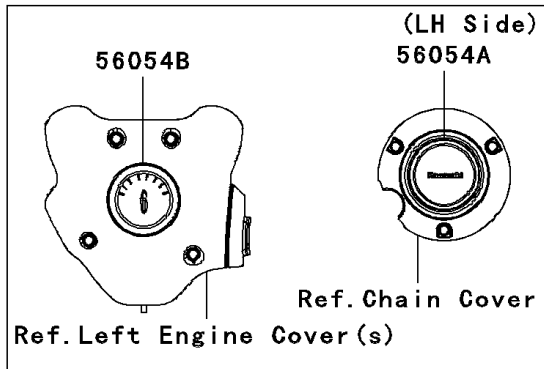

2009 Vulcan® 1700 Nomad™ PARTS DIAGRAM

Decals(Black)(C9F)

F2861

2009 Vulcan® 1700 Nomad™ PARTS LIST

Decals(Black)(C9F)

ITEM NAME	PART NUMBER	QUANTITY
MARK,AIR CLEANER COVER (Ref # 56054)	56054-0303	2
MARK,PULLEY COVER (Ref # 56054A)	56054-0304	1
MARK,GENERATOR COVER (Ref # 56054B)	56054-0305	1
MARK,OUTER PLATE (Ref # 56054C)	56054-0307	1
MARK,FUEL TANK,LH (Ref # 56054D)	56054-0326	1
MARK,FUEL TANK,RH (Ref # 56054E)	56054-0327	1
MARK,CLUTCH COVER (Ref # 56054F)	56054-0463	1
PATTERN,FUEL TANK,LH (Ref # 56068)	56068-1567	1
PATTERN,FUEL TANK,RH (Ref # 56068A)	56068-1568	1
PATTERN,FR FENDER,LH (Ref # 56068B)	56068-1569	1
PATTERN,FR FENDER,RH (Ref # 56068C)	56068-1570	1
PATTERN,SIDE BAG,LH (Ref # 56068D)	56068-1571	1
PATTERN,SIDE BAG,RH (Ref # 56068E)	56068-1572	1