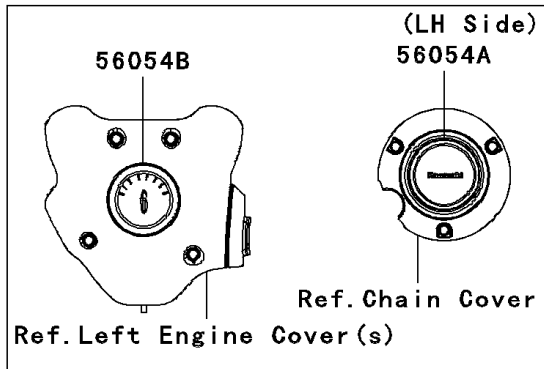

# 2009 Vulcan® 1700 Nomad™ PARTS DIAGRAM

Decals(Black)(C9F)

F2861

## 2009 Vulcan® 1700 Nomad™ PARTS LIST

Decals(Black)(C9F)

ITEM NAME	PART NUMBER	QUANTITY
MARK,AIR CLEANER COVER (Ref # 56054)	56054-0303	2
MARK,PULLEY COVER (Ref # 56054A)	56054-0304	1
MARK,GENERATOR COVER (Ref # 56054B)	56054-0305	1
MARK,OUTER PLATE (Ref # 56054C)	56054-0307	1
MARK,FUEL TANK,LH (Ref # 56054D)	56054-0326	1
MARK,FUEL TANK,RH (Ref # 56054E)	56054-0327	1
MARK,CLUTCH COVER (Ref # 56054F)	56054-0463	1
PATTERN,FUEL TANK,LH (Ref # 56068)	56068-1567	1
PATTERN,FUEL TANK,RH (Ref # 56068A)	56068-1568	1
PATTERN,FR FENDER,LH (Ref # 56068B)	56068-1569	1
PATTERN,FR FENDER,RH (Ref # 56068C)	56068-1570	1
PATTERN,SIDE BAG,LH (Ref # 56068D)	56068-1571	1
PATTERN,SIDE BAG,RH (Ref # 56068E)	56068-1572	1