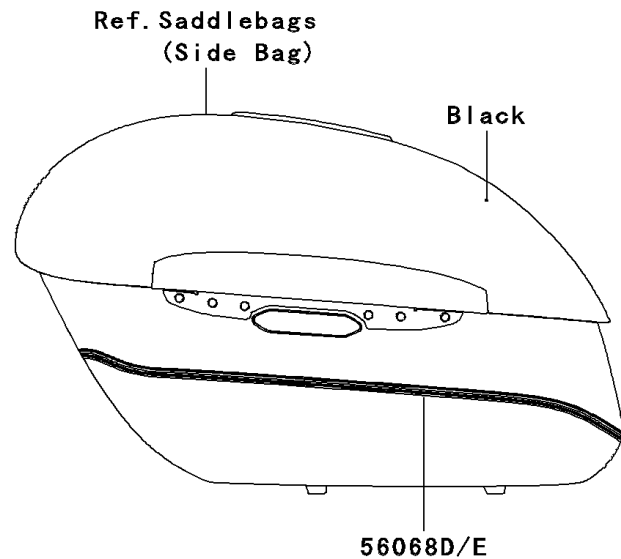

# 2009 Vulcan® 1700 Nomad™ PARTS DIAGRAM

Decals(Black)(C9F)

F2861

## 2009 Vulcan® 1700 Nomad™ PARTS LIST

Decals(Black)(C9F)

ITEM NAME	PART NUMBER	QUANTITY
MARK,AIR CLEANER COVER (Ref # 56054)	56054-0303	2
MARK,PULLEY COVER (Ref # 56054A)	56054-0304	1
MARK,GENERATOR COVER (Ref # 56054B)	56054-0305	1
MARK,OUTER PLATE (Ref # 56054C)	56054-0307	1
MARK,FUEL TANK,LH (Ref # 56054D)	56054-0326	1
MARK,FUEL TANK,RH (Ref # 56054E)	56054-0327	1
MARK,CLUTCH COVER (Ref # 56054F)	56054-0463	1
PATTERN,FUEL TANK,LH (Ref # 56068)	56068-1567	1
PATTERN,FUEL TANK,RH (Ref # 56068A)	56068-1568	1
PATTERN,FR FENDER,LH (Ref # 56068B)	56068-1569	1
PATTERN,FR FENDER,RH (Ref # 56068C)	56068-1570	1
PATTERN,SIDE BAG,LH (Ref # 56068D)	56068-1571	1
PATTERN,SIDE BAG,RH (Ref # 56068E)	56068-1572	1