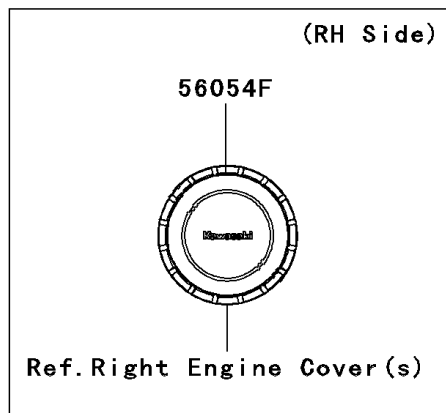

# 2009 Vulcan® 1700 Nomad™ PARTS DIAGRAM

Decals(Black)(C9F)

F2861

## 2009 Vulcan® 1700 Nomad™ PARTS LIST

Decals(Black)(C9F)

ITEM NAME	PART NUMBER	QUANTITY
MARK,AIR CLEANER COVER (Ref # 56054)	56054-0303	2
MARK,PULLEY COVER (Ref # 56054A)	56054-0304	1
MARK,GENERATOR COVER (Ref # 56054B)	56054-0305	1
MARK,OUTER PLATE (Ref # 56054C)	56054-0307	1
MARK,FUEL TANK,LH (Ref # 56054D)	56054-0326	1
MARK,FUEL TANK,RH (Ref # 56054E)	56054-0327	1
MARK,CLUTCH COVER (Ref # 56054F)	56054-0463	1
PATTERN,FUEL TANK,LH (Ref # 56068)	56068-1567	1
PATTERN,FUEL TANK,RH (Ref # 56068A)	56068-1568	1
PATTERN,FR FENDER,LH (Ref # 56068B)	56068-1569	1
PATTERN,FR FENDER,RH (Ref # 56068C)	56068-1570	1
PATTERN,SIDE BAG,LH (Ref # 56068D)	56068-1571	1
PATTERN,SIDE BAG,RH (Ref # 56068E)	56068-1572	1