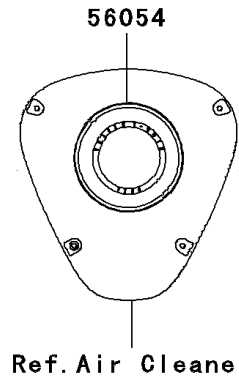

# 2009 Vulcan® 1700 Nomad™ PARTS DIAGRAM

Decals(Black)(C9F)

F2861

## 2009 Vulcan® 1700 Nomad™ PARTS LIST

Decals(Black)(C9F)

ITEM NAME	PART NUMBER	QUANTITY
MARK,AIR CLEANER COVER (Ref # 56054)	56054-0303	2
MARK,PULLEY COVER (Ref # 56054A)	56054-0304	1
MARK,GENERATOR COVER (Ref # 56054B)	56054-0305	1
MARK,OUTER PLATE (Ref # 56054C)	56054-0307	1
MARK,FUEL TANK,LH (Ref # 56054D)	56054-0326	1
MARK,FUEL TANK,RH (Ref # 56054E)	56054-0327	1
MARK,CLUTCH COVER (Ref # 56054F)	56054-0463	1
PATTERN,FUEL TANK,LH (Ref # 56068)	56068-1567	1
PATTERN,FUEL TANK,RH (Ref # 56068A)	56068-1568	1
PATTERN,FR FENDER,LH (Ref # 56068B)	56068-1569	1
PATTERN,FR FENDER,RH (Ref # 56068C)	56068-1570	1
PATTERN,SIDE BAG,LH (Ref # 56068D)	56068-1571	1
PATTERN,SIDE BAG,RH (Ref # 56068E)	56068-1572	1