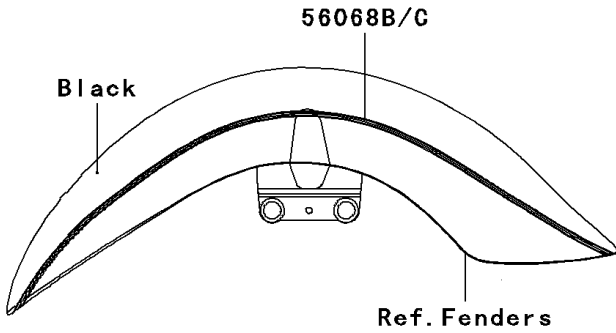

2009 Vulcan® 1700 Nomad™ PARTS DIAGRAM

Decals(Black)(C9F)

F2861

2009 Vulcan® 1700 Nomad™ PARTS LIST

Decals(Black)(C9F)

ITEM NAME	PART NUMBER	QUANTITY
MARK,AIR CLEANER COVER (Ref # 56054)	56054-0303	2
MARK,PULLEY COVER (Ref # 56054A)	56054-0304	1
MARK,GENERATOR COVER (Ref # 56054B)	56054-0305	1
MARK,OUTER PLATE (Ref # 56054C)	56054-0307	1
MARK,FUEL TANK,LH (Ref # 56054D)	56054-0326	1
MARK,FUEL TANK,RH (Ref # 56054E)	56054-0327	1
MARK,CLUTCH COVER (Ref # 56054F)	56054-0463	1
PATTERN,FUEL TANK,LH (Ref # 56068)	56068-1567	1
PATTERN,FUEL TANK,RH (Ref # 56068A)	56068-1568	1
PATTERN,FR FENDER,LH (Ref # 56068B)	56068-1569	1
PATTERN,FR FENDER,RH (Ref # 56068C)	56068-1570	1
PATTERN,SIDE BAG,LH (Ref # 56068D)	56068-1571	1
PATTERN,SIDE BAG,RH (Ref # 56068E)	56068-1572	1