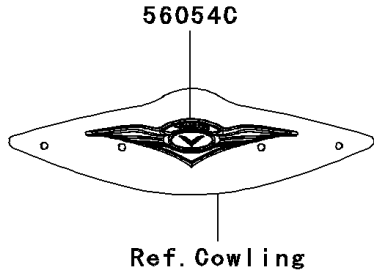

# 2009 Vulcan® 1700 Nomad™ PARTS DIAGRAM

Decals(Black)(C9F)

F2861

## 2009 Vulcan® 1700 Nomad™ PARTS LIST

Decals(Black)(C9F)

ITEM NAME	PART NUMBER	QUANTITY
MARK,AIR CLEANER COVER (Ref # 56054)	56054-0303	2
MARK,PULLEY COVER (Ref # 56054A)	56054-0304	1
MARK,GENERATOR COVER (Ref # 56054B)	56054-0305	1
MARK,OUTER PLATE (Ref # 56054C)	56054-0307	1
MARK,FUEL TANK,LH (Ref # 56054D)	56054-0326	1
MARK,FUEL TANK,RH (Ref # 56054E)	56054-0327	1
MARK,CLUTCH COVER (Ref # 56054F)	56054-0463	1
PATTERN,FUEL TANK,LH (Ref # 56068)	56068-1567	1
PATTERN,FUEL TANK,RH (Ref # 56068A)	56068-1568	1
PATTERN,FR FENDER,LH (Ref # 56068B)	56068-1569	1
PATTERN,FR FENDER,RH (Ref # 56068C)	56068-1570	1
PATTERN,SIDE BAG,LH (Ref # 56068D)	56068-1571	1
PATTERN,SIDE BAG,RH (Ref # 56068E)	56068-1572	1