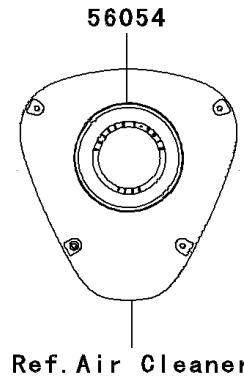

2009 Vulcan® 1700 Nomad™ PARTS DIAGRAM

Decals(Black)(C9F)

F2861

2009 Vulcan® 1700 Nomad™ PARTS LIST

Decals(Black)(C9F)

ITEM NAME	PART NUMBER	QUANTITY
MARK,AIR CLEANER COVER (Ref # 56054)	56054-0303	2
MARK,PULLEY COVER (Ref # 56054A)	56054-0304	1
MARK,GENERATOR COVER (Ref # 56054B)	56054-0305	1
MARK,OUTER PLATE (Ref # 56054C)	56054-0307	1
MARK,FUEL TANK,LH (Ref # 56054D)	56054-0326	1
MARK,FUEL TANK,RH (Ref # 56054E)	56054-0327	1
MARK,CLUTCH COVER (Ref # 56054F)	56054-0463	1
PATTERN,FUEL TANK,LH (Ref # 56068)	56068-1567	1
PATTERN,FUEL TANK,RH (Ref # 56068A)	56068-1568	1
PATTERN,FR FENDER,LH (Ref # 56068B)	56068-1569	1
PATTERN,FR FENDER,RH (Ref # 56068C)	56068-1570	1
PATTERN,SIDE BAG,LH (Ref # 56068D)	56068-1571	1
PATTERN,SIDE BAG,RH (Ref # 56068E)	56068-1572	1