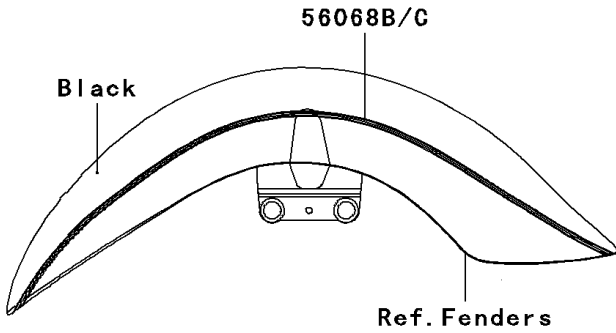

# 2009 Vulcan® 1700 Nomad™ PARTS DIAGRAM

Decals(Black)(C9F)

F2861

## 2009 Vulcan® 1700 Nomad™ PARTS LIST

Decals(Black)(C9F)

ITEM NAME	PART NUMBER	QUANTITY
MARK,AIR CLEANER COVER (Ref # 56054)	56054-0303	2
MARK,PULLEY COVER (Ref # 56054A)	56054-0304	1
MARK,GENERATOR COVER (Ref # 56054B)	56054-0305	1
MARK,OUTER PLATE (Ref # 56054C)	56054-0307	1
MARK,FUEL TANK,LH (Ref # 56054D)	56054-0326	1
MARK,FUEL TANK,RH (Ref # 56054E)	56054-0327	1
MARK,CLUTCH COVER (Ref # 56054F)	56054-0463	1
PATTERN,FUEL TANK,LH (Ref # 56068)	56068-1567	1
PATTERN,FUEL TANK,RH (Ref # 56068A)	56068-1568	1
PATTERN,FR FENDER,LH (Ref # 56068B)	56068-1569	1
PATTERN,FR FENDER,RH (Ref # 56068C)	56068-1570	1
PATTERN,SIDE BAG,LH (Ref # 56068D)	56068-1571	1
PATTERN,SIDE BAG,RH (Ref # 56068E)	56068-1572	1