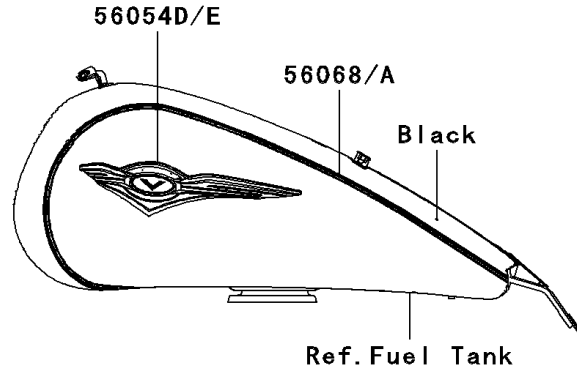

2009 Vulcan® 1700 Nomad™ PARTS DIAGRAM

Decals(Black)(C9F)

F2861

2009 Vulcan® 1700 Nomad™ PARTS LIST

Decals(Black)(C9F)

ITEM NAME	PART NUMBER	QUANTITY
MARK,AIR CLEANER COVER (Ref # 56054)	56054-0303	2
MARK,PULLEY COVER (Ref # 56054A)	56054-0304	1
MARK,GENERATOR COVER (Ref # 56054B)	56054-0305	1
MARK,OUTER PLATE (Ref # 56054C)	56054-0307	1
MARK,FUEL TANK,LH (Ref # 56054D)	56054-0326	1
MARK,FUEL TANK,RH (Ref # 56054E)	56054-0327	1
MARK,CLUTCH COVER (Ref # 56054F)	56054-0463	1
PATTERN,FUEL TANK,LH (Ref # 56068)	56068-1567	1
PATTERN,FUEL TANK,RH (Ref # 56068A)	56068-1568	1
PATTERN,FR FENDER,LH (Ref # 56068B)	56068-1569	1
PATTERN,FR FENDER,RH (Ref # 56068C)	56068-1570	1
PATTERN,SIDE BAG,LH (Ref # 56068D)	56068-1571	1
PATTERN,SIDE BAG,RH (Ref # 56068E)	56068-1572	1