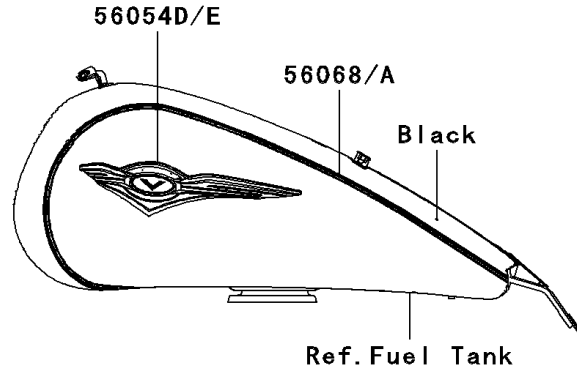

# 2009 Vulcan® 1700 Nomad™ PARTS DIAGRAM

Decals(Black)(C9F)

F2861

## 2009 Vulcan® 1700 Nomad™ PARTS LIST

Decals(Black)(C9F)

ITEM NAME	PART NUMBER	QUANTITY
MARK,AIR CLEANER COVER (Ref # 56054)	56054-0303	2
MARK,PULLEY COVER (Ref # 56054A)	56054-0304	1
MARK,GENERATOR COVER (Ref # 56054B)	56054-0305	1
MARK,OUTER PLATE (Ref # 56054C)	56054-0307	1
MARK,FUEL TANK,LH (Ref # 56054D)	56054-0326	1
MARK,FUEL TANK,RH (Ref # 56054E)	56054-0327	1
MARK,CLUTCH COVER (Ref # 56054F)	56054-0463	1
PATTERN,FUEL TANK,LH (Ref # 56068)	56068-1567	1
PATTERN,FUEL TANK,RH (Ref # 56068A)	56068-1568	1
PATTERN,FR FENDER,LH (Ref # 56068B)	56068-1569	1
PATTERN,FR FENDER,RH (Ref # 56068C)	56068-1570	1
PATTERN,SIDE BAG,LH (Ref # 56068D)	56068-1571	1
PATTERN,SIDE BAG,RH (Ref # 56068E)	56068-1572	1