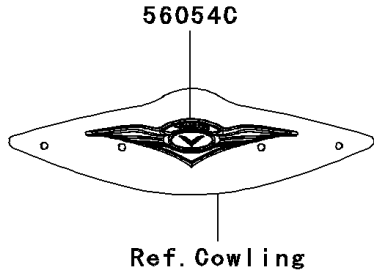

2009 Vulcan® 1700 Nomad™ PARTS DIAGRAM

Decals(Black)(C9F)

F2861

2009 Vulcan® 1700 Nomad™ PARTS LIST

Decals(Black)(C9F)

ITEM NAME	PART NUMBER	QUANTITY
MARK,AIR CLEANER COVER (Ref # 56054)	56054-0303	2
MARK,PULLEY COVER (Ref # 56054A)	56054-0304	1
MARK,GENERATOR COVER (Ref # 56054B)	56054-0305	1
MARK,OUTER PLATE (Ref # 56054C)	56054-0307	1
MARK,FUEL TANK,LH (Ref # 56054D)	56054-0326	1
MARK,FUEL TANK,RH (Ref # 56054E)	56054-0327	1
MARK,CLUTCH COVER (Ref # 56054F)	56054-0463	1
PATTERN,FUEL TANK,LH (Ref # 56068)	56068-1567	1
PATTERN,FUEL TANK,RH (Ref # 56068A)	56068-1568	1
PATTERN,FR FENDER,LH (Ref # 56068B)	56068-1569	1
PATTERN,FR FENDER,RH (Ref # 56068C)	56068-1570	1
PATTERN,SIDE BAG,LH (Ref # 56068D)	56068-1571	1
PATTERN,SIDE BAG,RH (Ref # 56068E)	56068-1572	1