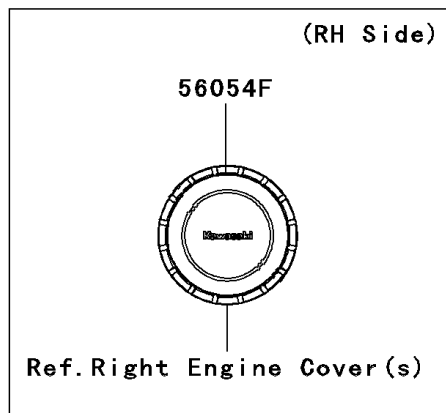

2009 Vulcan® 1700 Nomad™ PARTS DIAGRAM

Decals(Black)(C9F)

F2861

2009 Vulcan® 1700 Nomad™ PARTS LIST

Decals(Black)(C9F)

ITEM NAME	PART NUMBER	QUANTITY
MARK,AIR CLEANER COVER (Ref # 56054)	56054-0303	2
MARK,PULLEY COVER (Ref # 56054A)	56054-0304	1
MARK,GENERATOR COVER (Ref # 56054B)	56054-0305	1
MARK,OUTER PLATE (Ref # 56054C)	56054-0307	1
MARK,FUEL TANK,LH (Ref # 56054D)	56054-0326	1
MARK,FUEL TANK,RH (Ref # 56054E)	56054-0327	1
MARK,CLUTCH COVER (Ref # 56054F)	56054-0463	1
PATTERN,FUEL TANK,LH (Ref # 56068)	56068-1567	1
PATTERN,FUEL TANK,RH (Ref # 56068A)	56068-1568	1
PATTERN,FR FENDER,LH (Ref # 56068B)	56068-1569	1
PATTERN,FR FENDER,RH (Ref # 56068C)	56068-1570	1
PATTERN,SIDE BAG,LH (Ref # 56068D)	56068-1571	1
PATTERN,SIDE BAG,RH (Ref # 56068E)	56068-1572	1