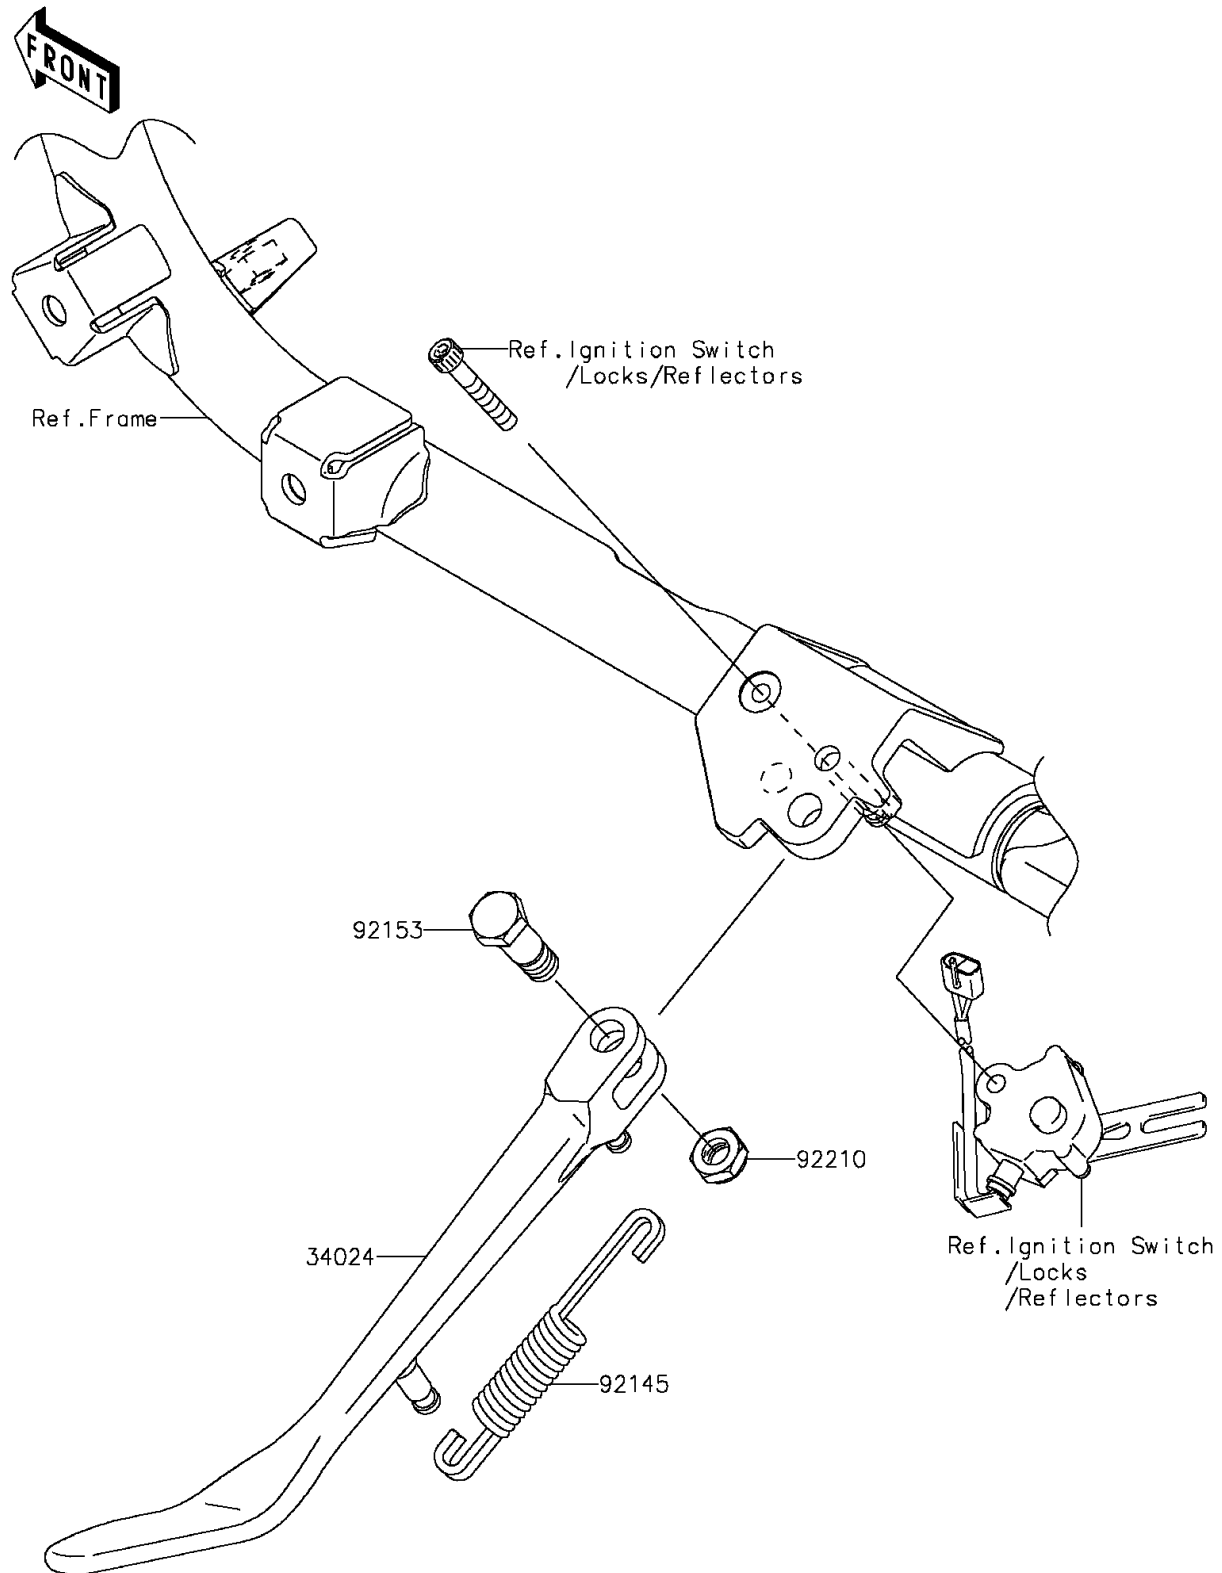

## 2011 VULCAN® 900 CLASSIC LT PARTS DIAGRAM

Stand(s)

F2190

## 2011 VULCAN® 900 CLASSIC LT PARTS LIST

Stand(s)

ITEM NAME	PART NUMBER	QUANTITY
STAND-SIDE (Ref # 34024)	34024-0083	1
SPRING,SIDE STAND (Ref # 92145)	92145-0687	1
BOLT,SIDE STAND,10MM (Ref # 92153)	92153-1416	1
NUT,LOCK,10MM (Ref # 92210)	92210-0784	1