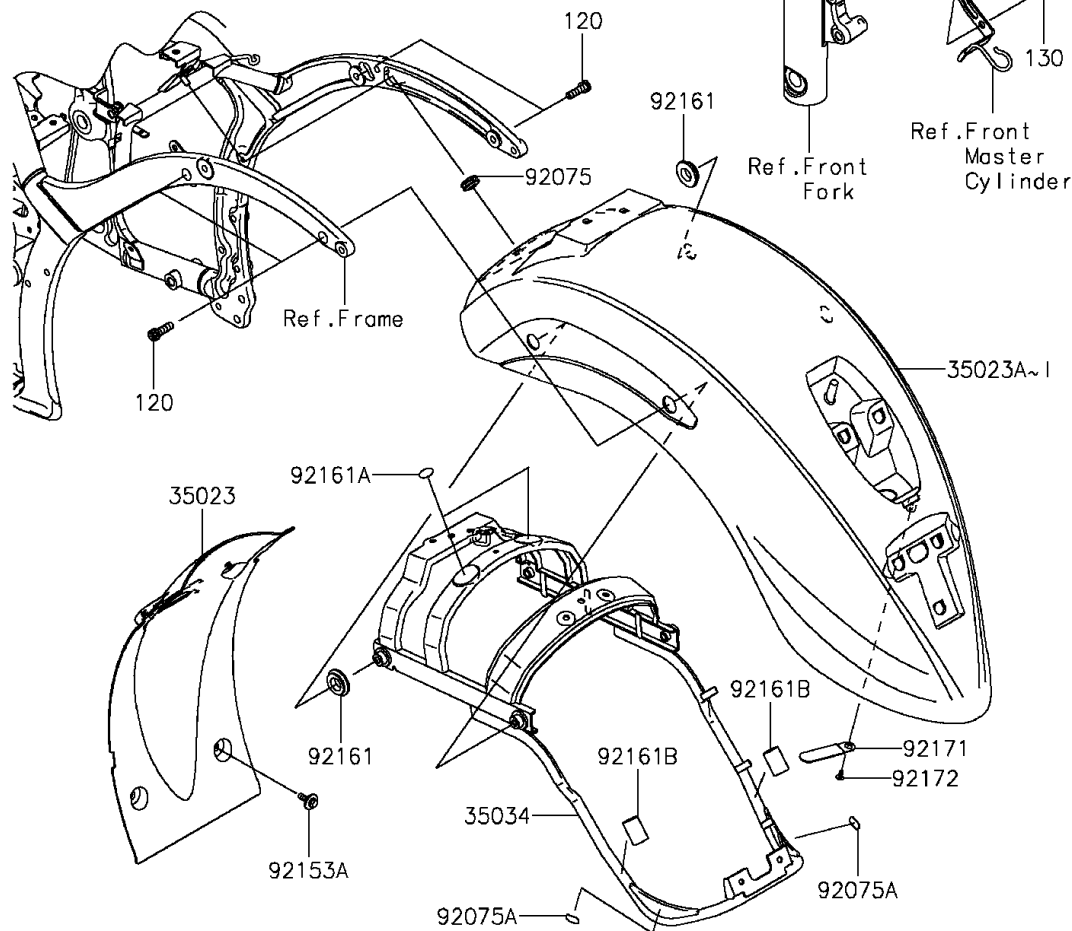

2011 VULCAN® 900 CLASSIC LT PARTS DIAGRAM

Fenders

F2170

(35004/E)	Ebony/Titanium
(35004A)	Blue/Blue
(35004B)	Red/Beige
(35004C)	Ebony/Gray
(35004D)	White/Blue
(35004F)	Red/Gray
(35004G/H)	Gray/Black

(35023A/F)	Ebony/Titanium
(35023B)	Blue/Blue
(35023C)	Red/Beige
(35023D)	Ebony/Gray
(35023E)	White/Blue
(35023G/I)	Gray/Black
(35023H)	Red/Gray

2011 VULCAN® 900 CLASSIC LT PARTS LIST

Fenders

ITEM NAME	PART NUMBER	QUANTITY
FENDER-FRONT,EBONY/TITANIUM (Ref # 35004)	35004-5351-11W	1
FENDER-FRONT,BLUE/BLUE (Ref # 35004A)	35004-5352-32S	1
BRACE,FRONT FENDER (Ref # 35009)	35009-0014	1
FENDER-REAR,INNER (Ref # 35023)	35023-0073	1
FENDER-REAR,EBONY/TITANIUM (Ref # 35023A)	35023-5177-11W	1
FENDER-REAR,BLUE/BLUE (Ref # 35023B)	35023-5178-32S	1
REINFORCE,REAR FENDER (Ref # 35034)	35034-0090	1
BOLT-SOCKET,8X25 (Ref # 120)	120CA0825	1
BOLT-FLANGED,8X14 (Ref # 130)	130BB0814	1
DAMPER (Ref # 92075)	92075-1067	1
DAMPER (Ref # 92075A)	92075-1841	1
BOLT,SOCKET,6X16 (Ref # 92153)	92153-0817	1
BOLT,6X20 (Ref # 92153A)	92153-1599	1
DAMPER (Ref # 92161)	92161-0375	1
DAMPER (Ref # 92161A)	92161-0406	1
DAMPER (Ref # 92161B)	92161-0459	1
CLAMP (Ref # 92171)	92171-0181	1
SCREW,TAPPING,4X10 (Ref # 92172)	92172-0172	1
WASHER,6.5X14X1 (Ref # 92200)	92200-1388	1