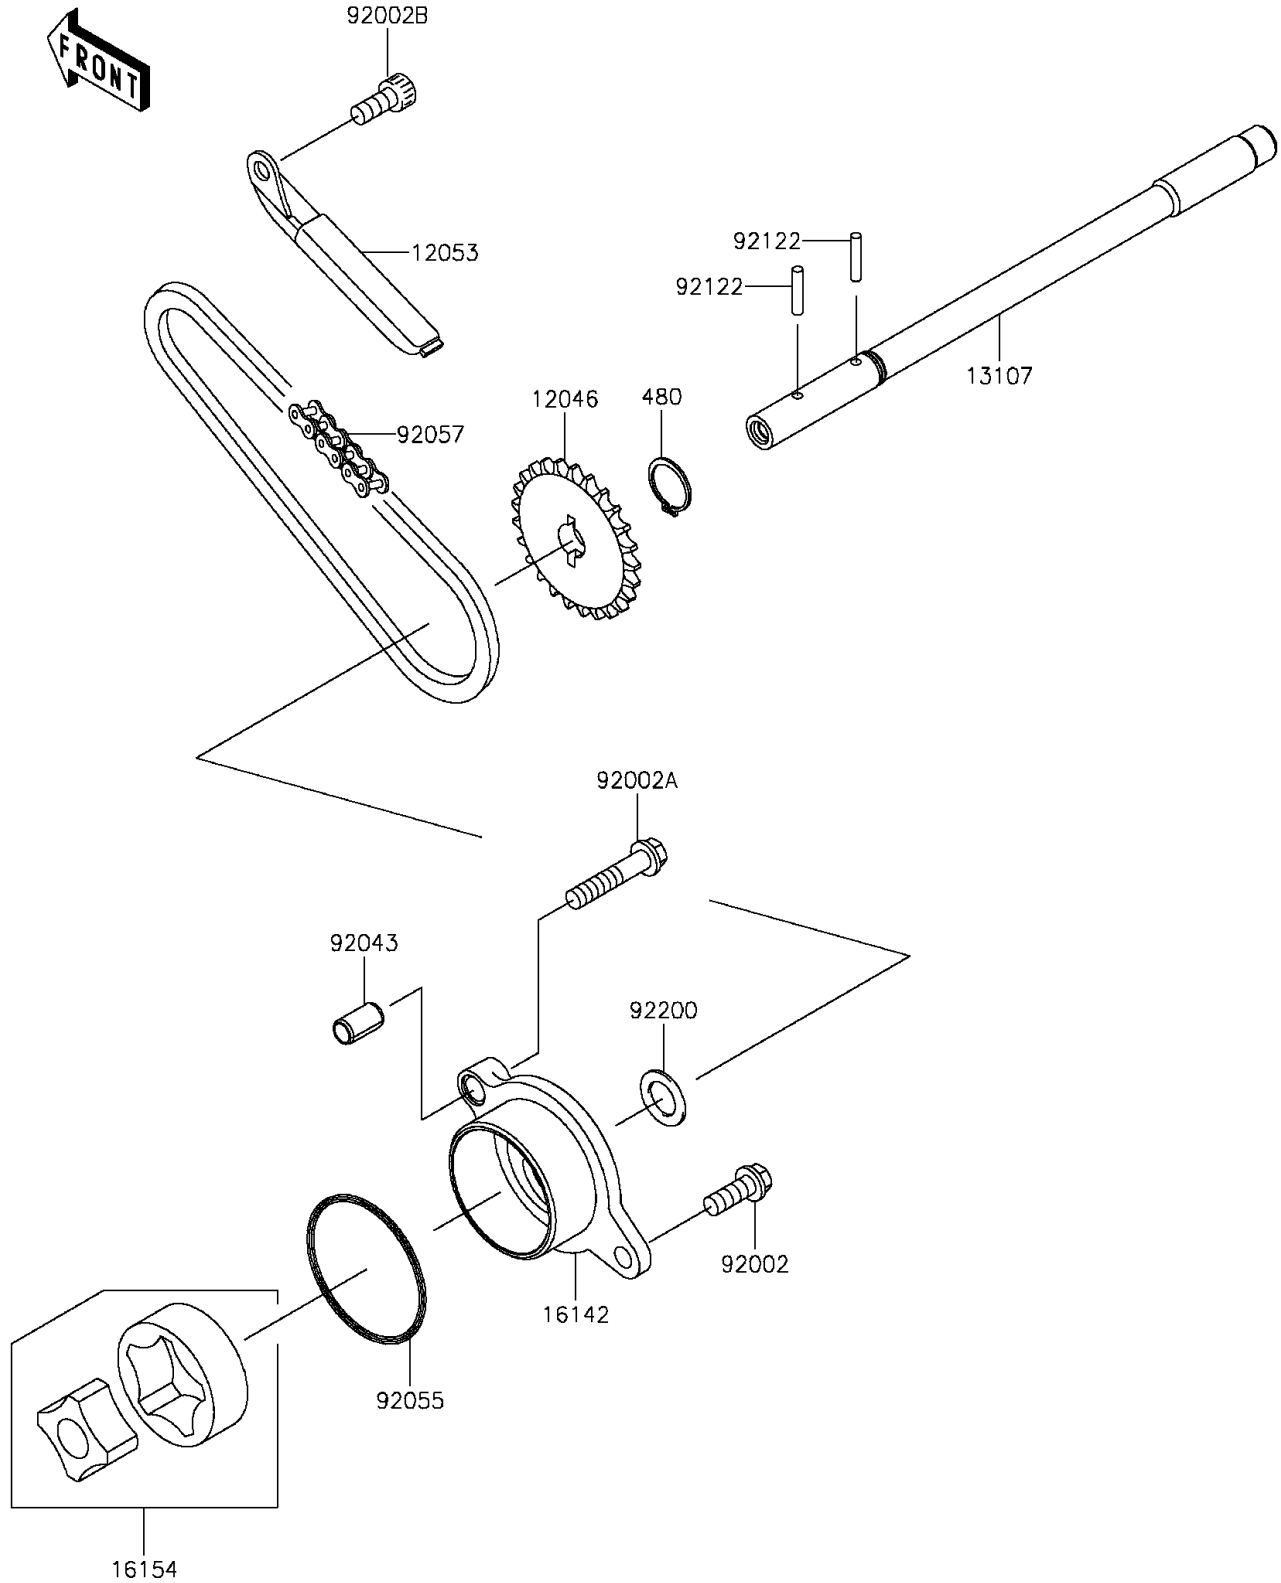

2015 VULCAN® 900 CLASSIC LT PARTS DIAGRAM

Oil Pump

E1712

2015 VULCAN® 900 CLASSIC LT PARTS LIST

Oil Pump

ITEM NAME	PART NUMBER	QUANTITY
-----------	-------------	----------