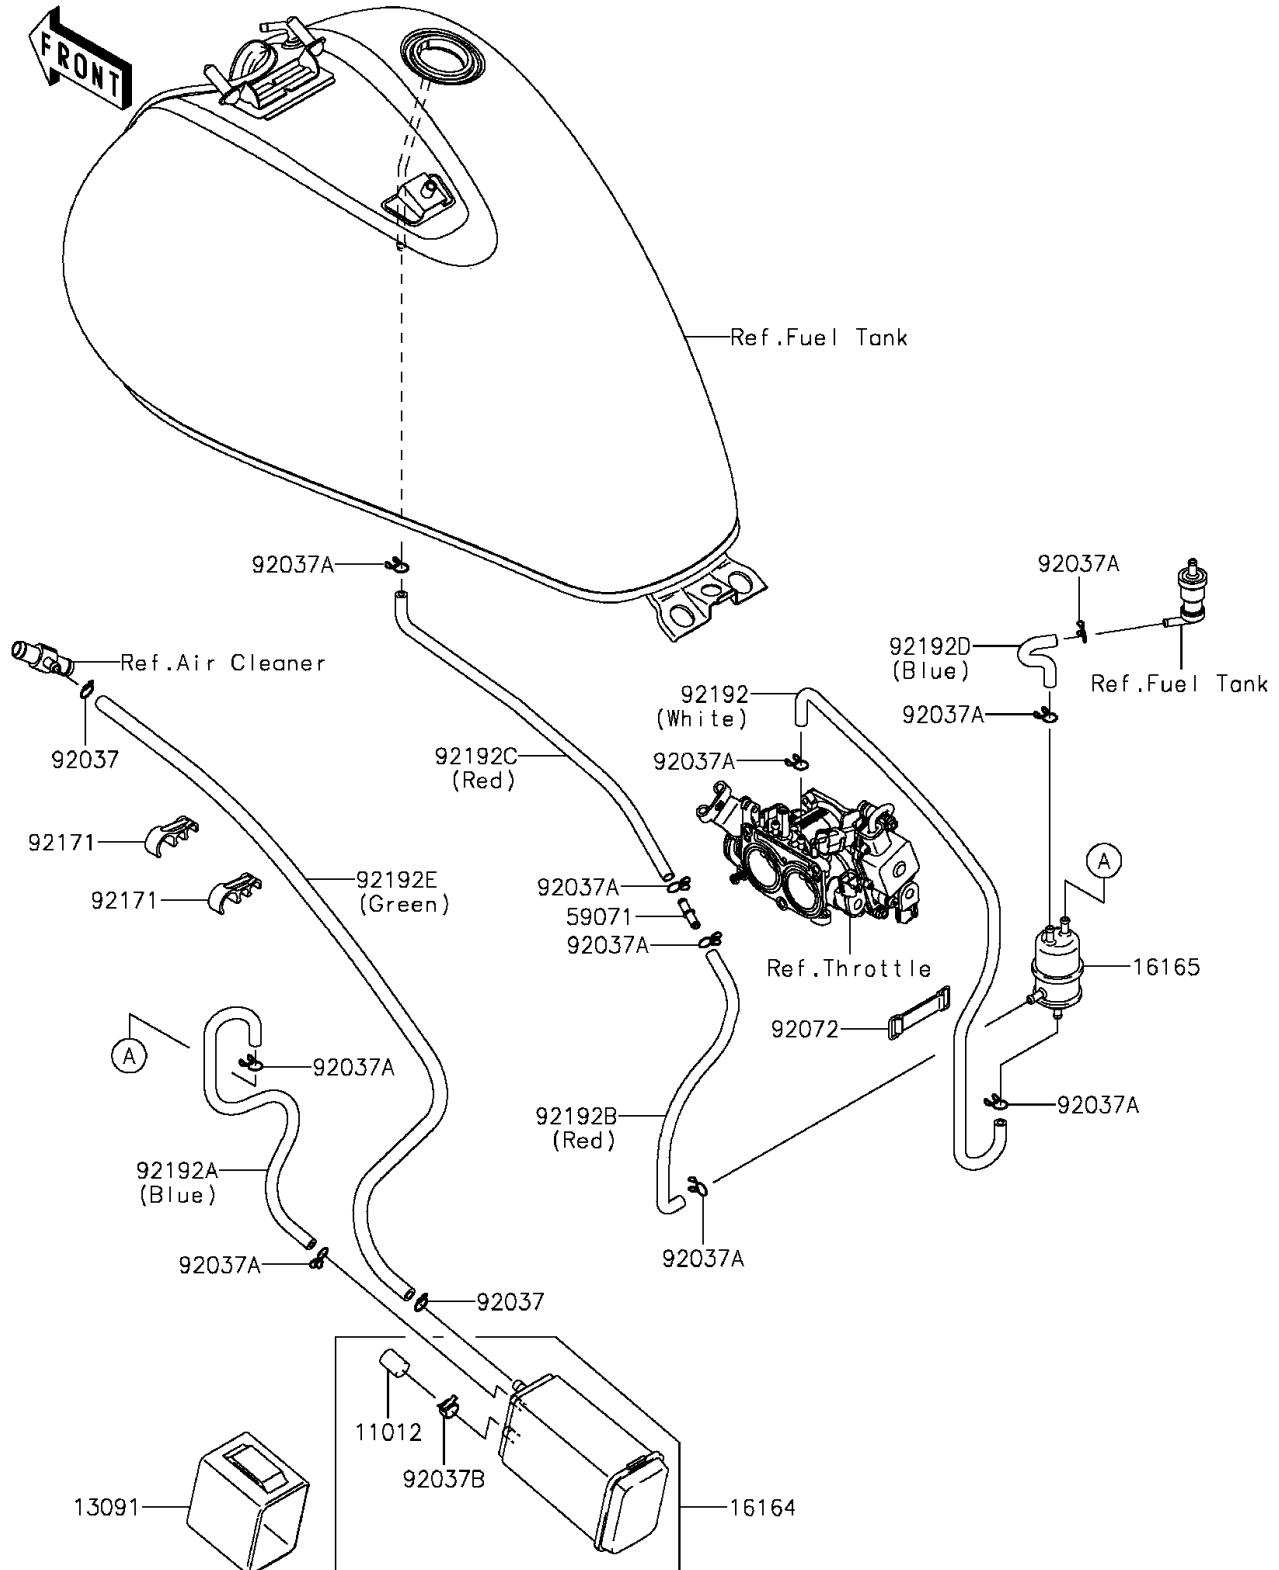

2011 VULCAN® 900 CLASSIC LT PARTS DIAGRAM

Fuel Evaporative System(DBF)(CA)

E1650

2011 VULCAN® 900 CLASSIC LT PARTS LIST

Fuel Evaporative System(DBF)(CA)

| ITEM NAME | PART NUMBER | QUANTITY |
|---|-------------|----------|
| CAP,CANISTER (Ref # 11012) | 11012-1388 | 1 |
| HOLDER,CANISTER (Ref # 13091) | 13091-1308 | 1 |
| CANISTER (Ref # 16164) | 16164-1054 | 1 |
| SEPARATOR (Ref # 16165) | 16165-1001 | 1 |
| JOINT (Ref # 59071) | 59071-3717 | 1 |
| CLAMP,HOSE (Ref # 92037) | 92037-1104 | 1 |
| CLAMP,TUBE (Ref # 92037A) | 92037-147 | 1 |
| CLAMP,CANISTER (Ref # 92037B) | 92037-1512 | 1 |
| BAND,L=50 (Ref # 92072) | 92072-1419 | 1 |
| CLAMP (Ref # 92171) | 92171-0765 | 1 |
| TUBE,SEPARATOR-THROBO,WHITE (Ref # 92192) | 92192-0275 | 1 |
| TUBE,SEPARATOR-CANISTER,BLUE (Ref # 92192A) | 92192-0505 | 1 |
| TUBE,SEPARATOR-JOINT,RED (Ref # 92192B) | 92192-0506 | 1 |
| TUBE,JOINT-TANK,RED (Ref # 92192C) | 92192-0507 | 1 |
| TUBE,SEPARATOR-VALVE,BLUE (Ref # 92192D) | 92192-0508 | 1 |
| TUBE,7X12X760,GREEN (Ref # 92192E) | 92192-0509 | 1 |