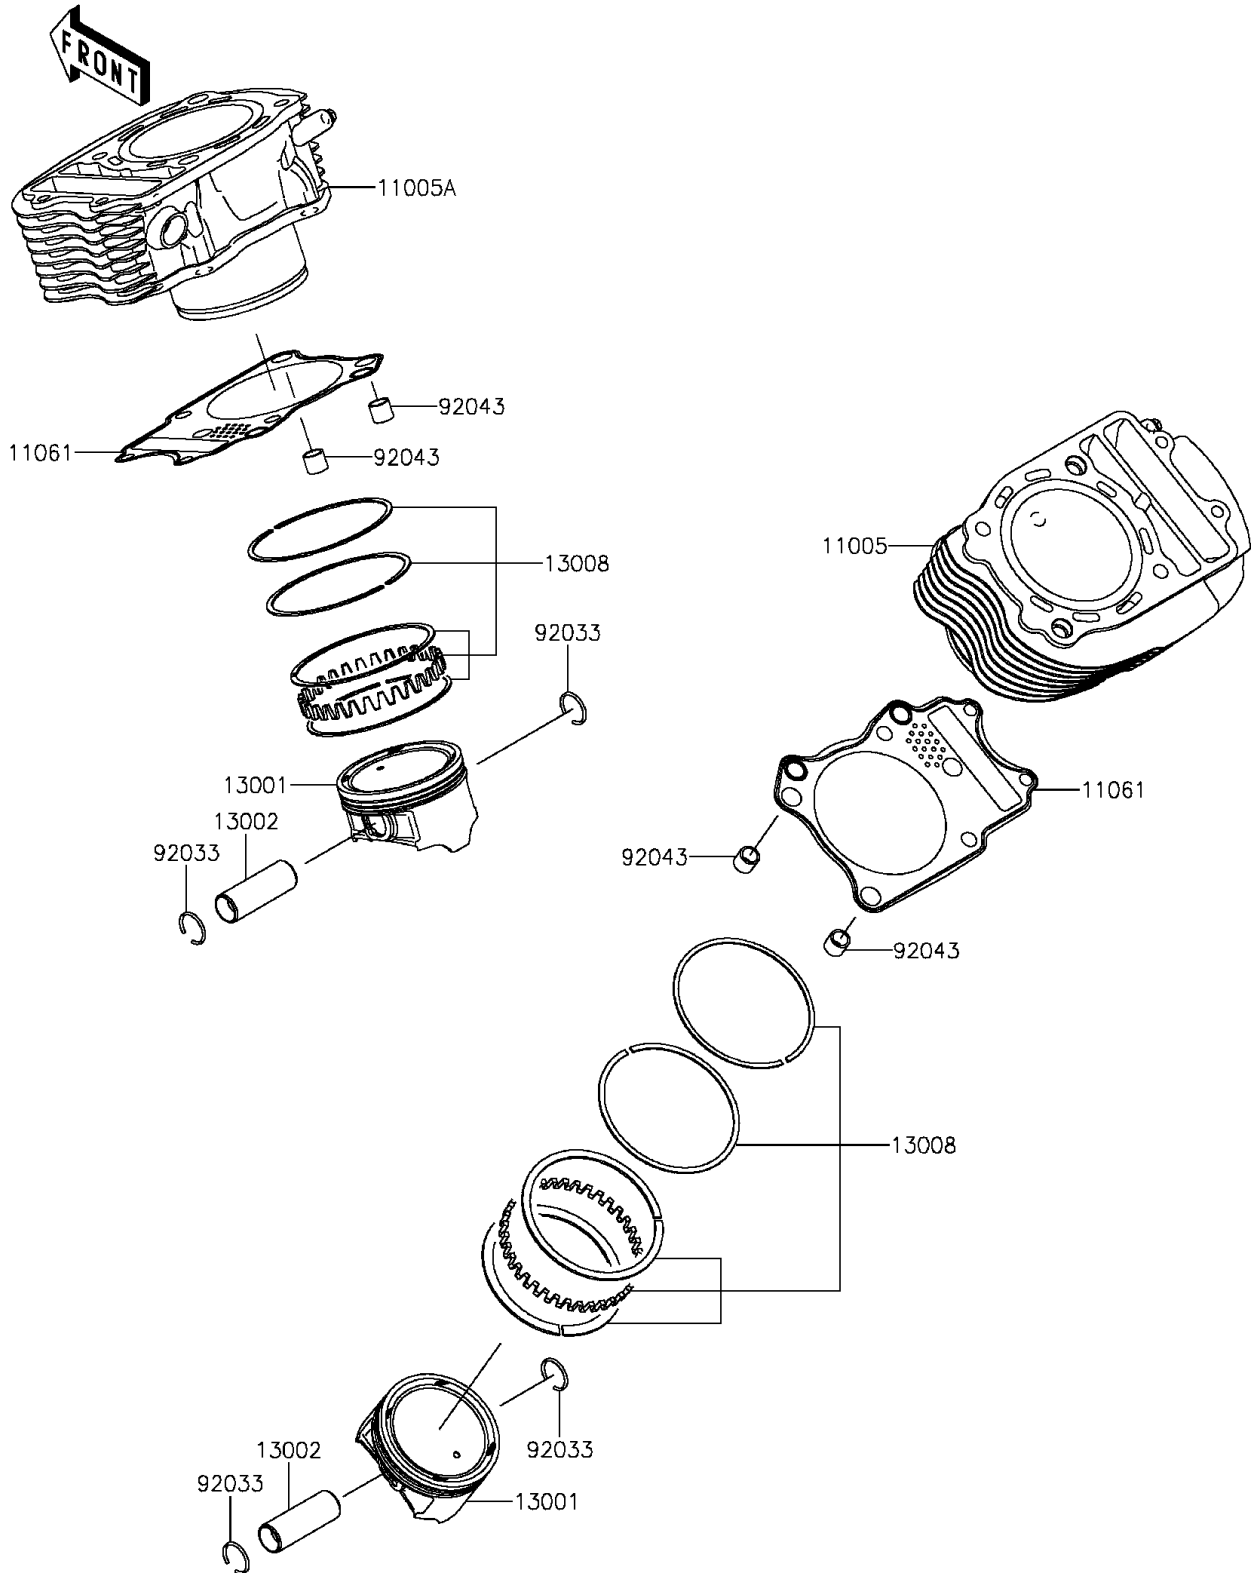

## PARTS DIAGRAM

### Cylinder/Piston(s)

E1120

## PARTS LIST

### Cylinder/Piston(s)

ITEM NAME	PART NUMBER	QUANTITY
CYLINDER-ENGINE,RR (Ref # 11005)	11005-0062	1
CYLINDER-ENGINE,FR (Ref # 11005A)	11005-0085	1
GASKET,CYLINDER BASE (Ref # 11061)	11061-0284	2
PISTON-ENGINE (Ref # 13001)	13001-0067	2
PIN-PISTON (Ref # 13002)	13002-0011	2
RING-SET-PISTON (Ref # 13008)	13008-0021	2
RING-SNAP (Ref # 92033)	92033-1188	4
PIN,11X14X12.3 (Ref # 92043)	92043-1266	4