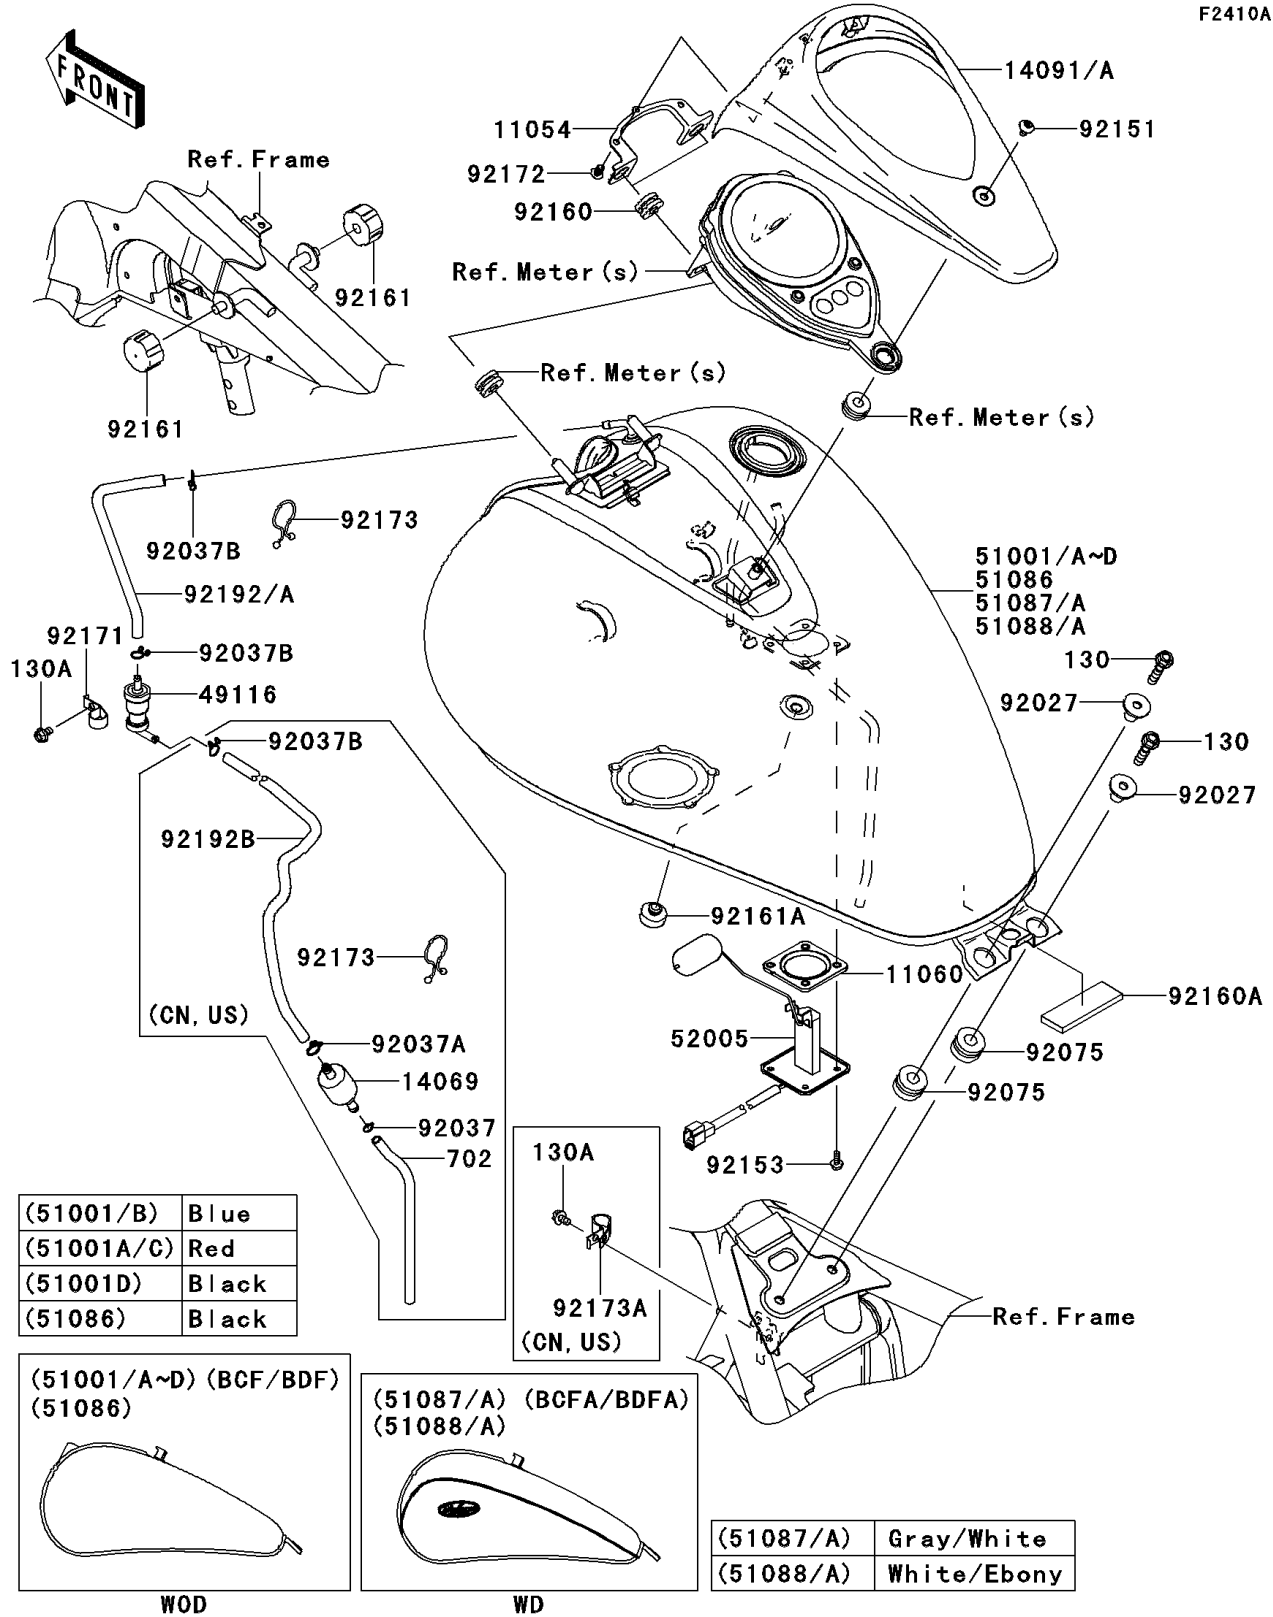

# 2012 VULCAN® 900 CLASSIC PARTS DIAGRAM

Fuel Tank(BCF-BDFA)

F2410A

## 2012 VULCAN® 900 CLASSIC PARTS LIST

### Fuel Tank(BCF-BDFA)

ITEM NAME	PART NUMBER	QUANTITY
BRACKET,METER,FR (Ref # 11054)	11054-0034	1
GASKET,FUEL GAUGE (Ref # 11060)	11060-1952	1
COVER,METER (Ref # 14091)	14091-0516	1
VALVE-ASSY,CHECK (Ref # 49116)	49116-0014	1
GAUGE,FUEL (Ref # 52005)	52005-0718	1
COLLAR,L=19.3 (Ref # 92027)	92027-1780	2
DAMPER (Ref # 92075)	92075-1736	2
BOLT-FLANGED,8X30 (Ref # 130)	130BA0830	2
BOLT,SOCKET,6X12 (Ref # 92151)	92151-1940	1
BOLT,FLANGED,5X12 (Ref # 92153)	92153-1421	4
DAMPER (Ref # 92160)	92160-1162	2
DAMPER (Ref # 92160A)	92160-1323	1
DAMPER,FUEL TANK (Ref # 92161)	92161-0293	2
DAMPER,SEAT (Ref # 92161A)	92161-1065	1
CLAMP (Ref # 92171)	92171-0595	1
SCREW,TAPPING,5X14 (Ref # 92172)	92172-0006	2
BREATHER,FUEL TANK (Ref # 14069)	14069-1004	1
TANK-COMP-FUEL,M.D.RED (Ref # 51001A)	51001-0335-33M	1
TANK-COMP-FUEL,M.D.RED (Ref # 51001C)	51001-0336-33M	1
TANK-COMP-FUEL,M.S.BLACK (Ref # 51001D)	51001-0336-660	1
TANK-COMP-FUEL,M.S.BLACK (Ref # 51086)	51086-5383-660	1
CLAMP,TUBE (Ref # 92037)	92037-010	1
CLAMP,HOSE (Ref # 92037A)	92037-1104	1
CLAMP,TUBE (Ref # 92037B)	92037-147	2
CLAMP,TUBE (Ref # 92037B)	92037-147	3
BOLT-FLANGED,6X10 (Ref # 130A)	130BB0610	1
BOLT-FLANGED,6X10 (Ref # 130A)	130BB0610	2
TUBE-RUBBER,6X200 (Ref # 702)	702A06200	1
CLAMP (Ref # 92173)	92173-0848	1

## 2012 VULCAN® 900 CLASSIC PARTS LIST

Fuel Tank(BCF-BDFA)

ITEM NAME	PART NUMBER	QUANTITY
CLAMP (Ref # 92173)	92173-0848	2
CLAMP (Ref # 92173A)	92173-0925	1
TUBE,BREATHER,L=220 (Ref # 92192)	92192-1107	1
TUBE,BREATHER,BLUE,L=220 (Ref # 92192A)	92192-1108	1
TUBE,5X10X500/350 (Ref # 92192B)	92192-1109	1