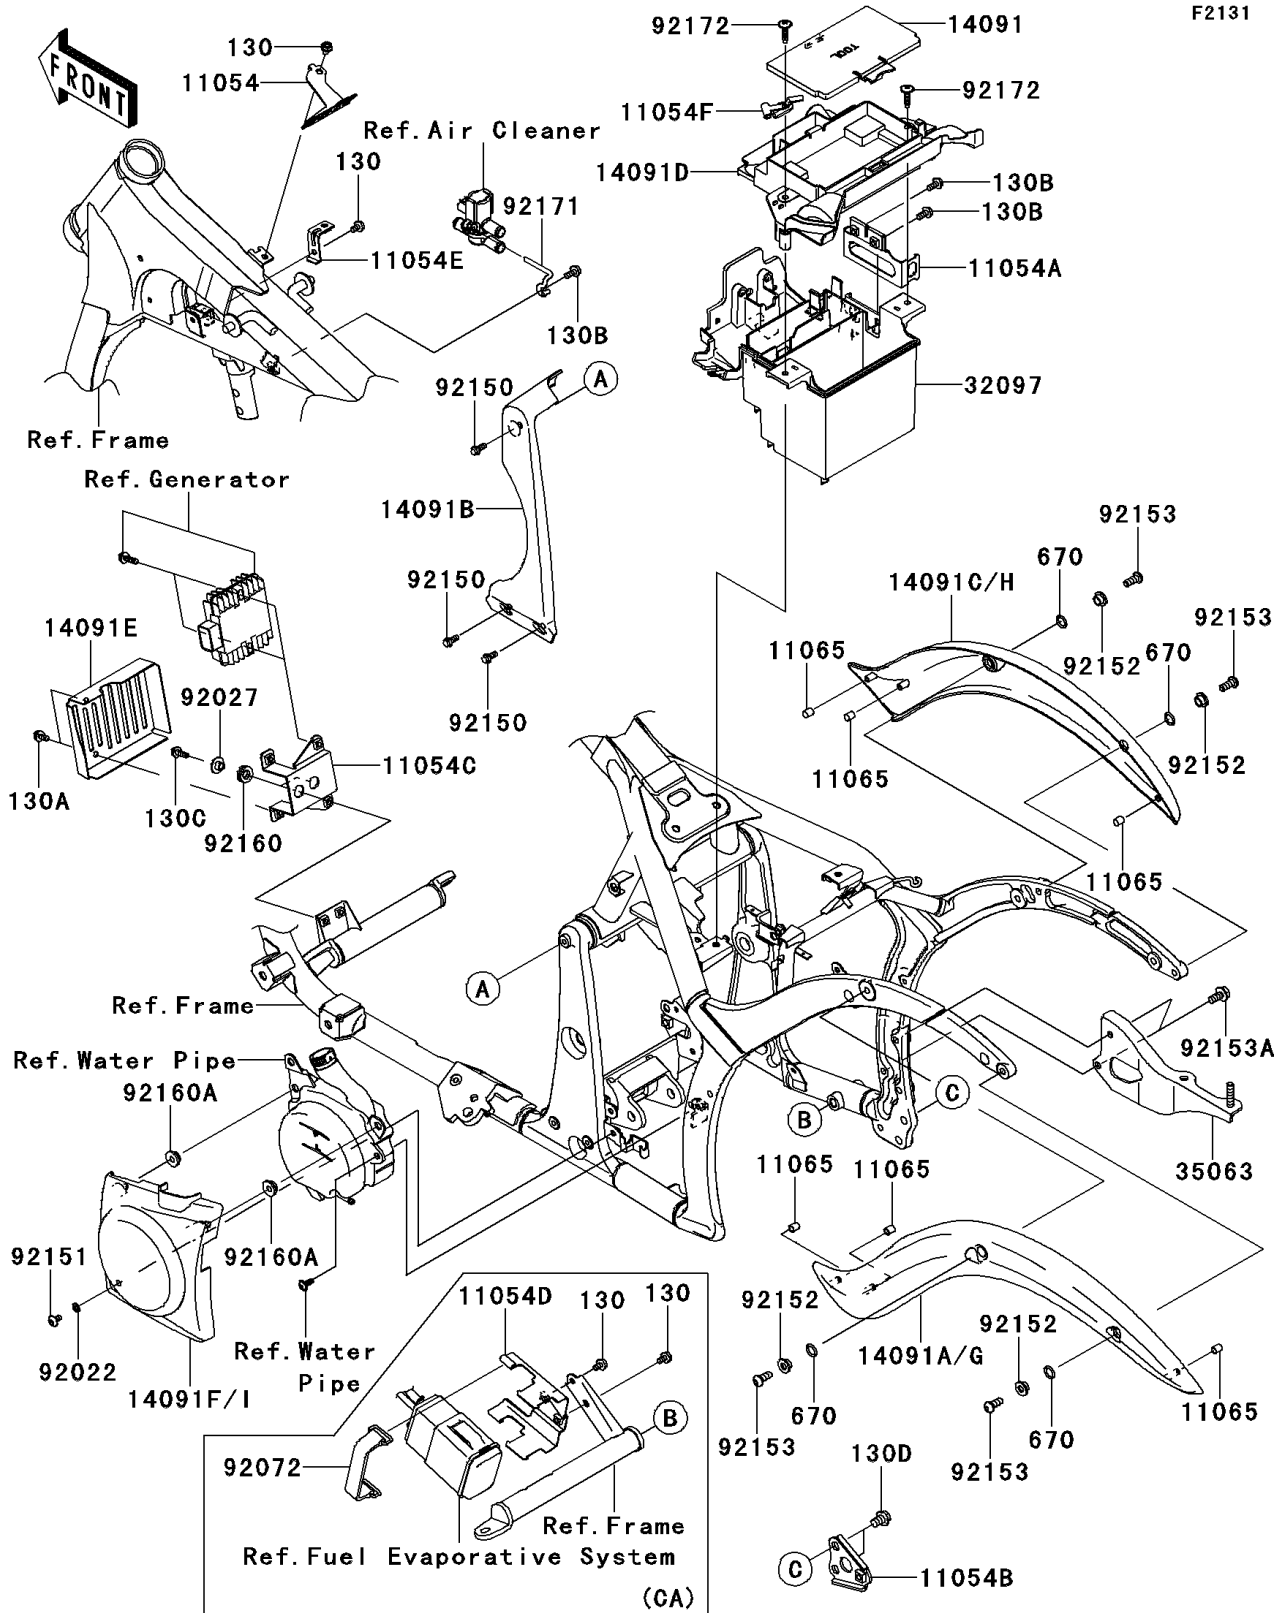

## 2013 VULCAN 900 CLASSIC (Canadian) PARTS DIAGRAM

Frame Fittings

F2131

## 2013 VULCAN 900 CLASSIC (Canadian) PARTS LIST

### Frame Fittings

ITEM NAME	PART NUMBER	QUANTITY
BOLT-FLANGED,6X12 (Ref # 130A)	130BB0612	1
BOLT-FLANGED,6X14 (Ref # 130B)	130BB0614	1
BRACKET,FRONT COUPLER (Ref # 11054)	11054-0119	1
BRACKET,RELAY BOX (Ref # 11054A)	11054-0120	1
BRACKET,MUFFLER (Ref # 11054B)	11054-0122	1
BRACKET,REGULATOR (Ref # 11054C)	11054-0124	1
BRACKET,BOOST SENSOR (Ref # 11054E)	11054-0736	1
BRACKET,HELMET LOCK (Ref # 11054F)	11054-0738	1
CAP (Ref # 11065)	11065-0156	1
COVER,TOOL CASE (Ref # 14091)	14091-0520	1
COVER,FENDER,LH (Ref # 14091A)	14091-0521	1
COVER,PIVOT (Ref # 14091B)	14091-0526	1
COVER,FENDER,RH (Ref # 14091C)	14091-0638	1
COVER,BATTERY CASE&TOOL CASE (Ref # 14091D)	14091-0733	1
COVER,REGULATOR (Ref # 14091E)	14091-0836	1
COVER,RESERVOIR TANK (Ref # 14091F)	14091-1628	1
CASE-BATTERY (Ref # 32097)	32097-0021	1
STAY,MUFFLER,BLACK (Ref # 35063)	35063-0342-18R	1
WASHER,6.2X11X1.5 (Ref # 92022)	92022-183	1
COLLAR,L=7.4 (Ref # 92027)	92027-1848	1
BOLT,FLANGED,6X14 (Ref # 92150)	92150-1689	1
BOLT,SOCKET,6X12 (Ref # 92151)	92151-1940	1
COLLAR (Ref # 92152)	92152-0381	1
BOLT,SOCKET,8X20 (Ref # 92153)	92153-0912	1
BOLT,FLANGED,8X20 (Ref # 92153A)	92153-1704	1
DAMPER (Ref # 92160)	92160-1278	1
DAMPER (Ref # 92160A)	92160-1613	1
CLAMP (Ref # 92171)	92171-0600	1
SCREW,6X26 (Ref # 92172)	92172-0137	1

## 2013 VULCAN 900 CLASSIC (Canadian) PARTS LIST

Frame Fittings

ITEM NAME	PART NUMBER	QUANTITY
BOLT-FLANGED,6X20 (Ref # 130C)	130BB0620	1
BOLT-FLANGED,10X14 (Ref # 130D)	130BB1014	1
O RING,12MM (Ref # 670)	670B2012	1
BOLT-FLANGED,6X10 (Ref # 130)	130BB0610	2
BRACKET,CANISTER (Ref # 11054D)	11054-0147	1
BAND (Ref # 92072)	92072-1384	1