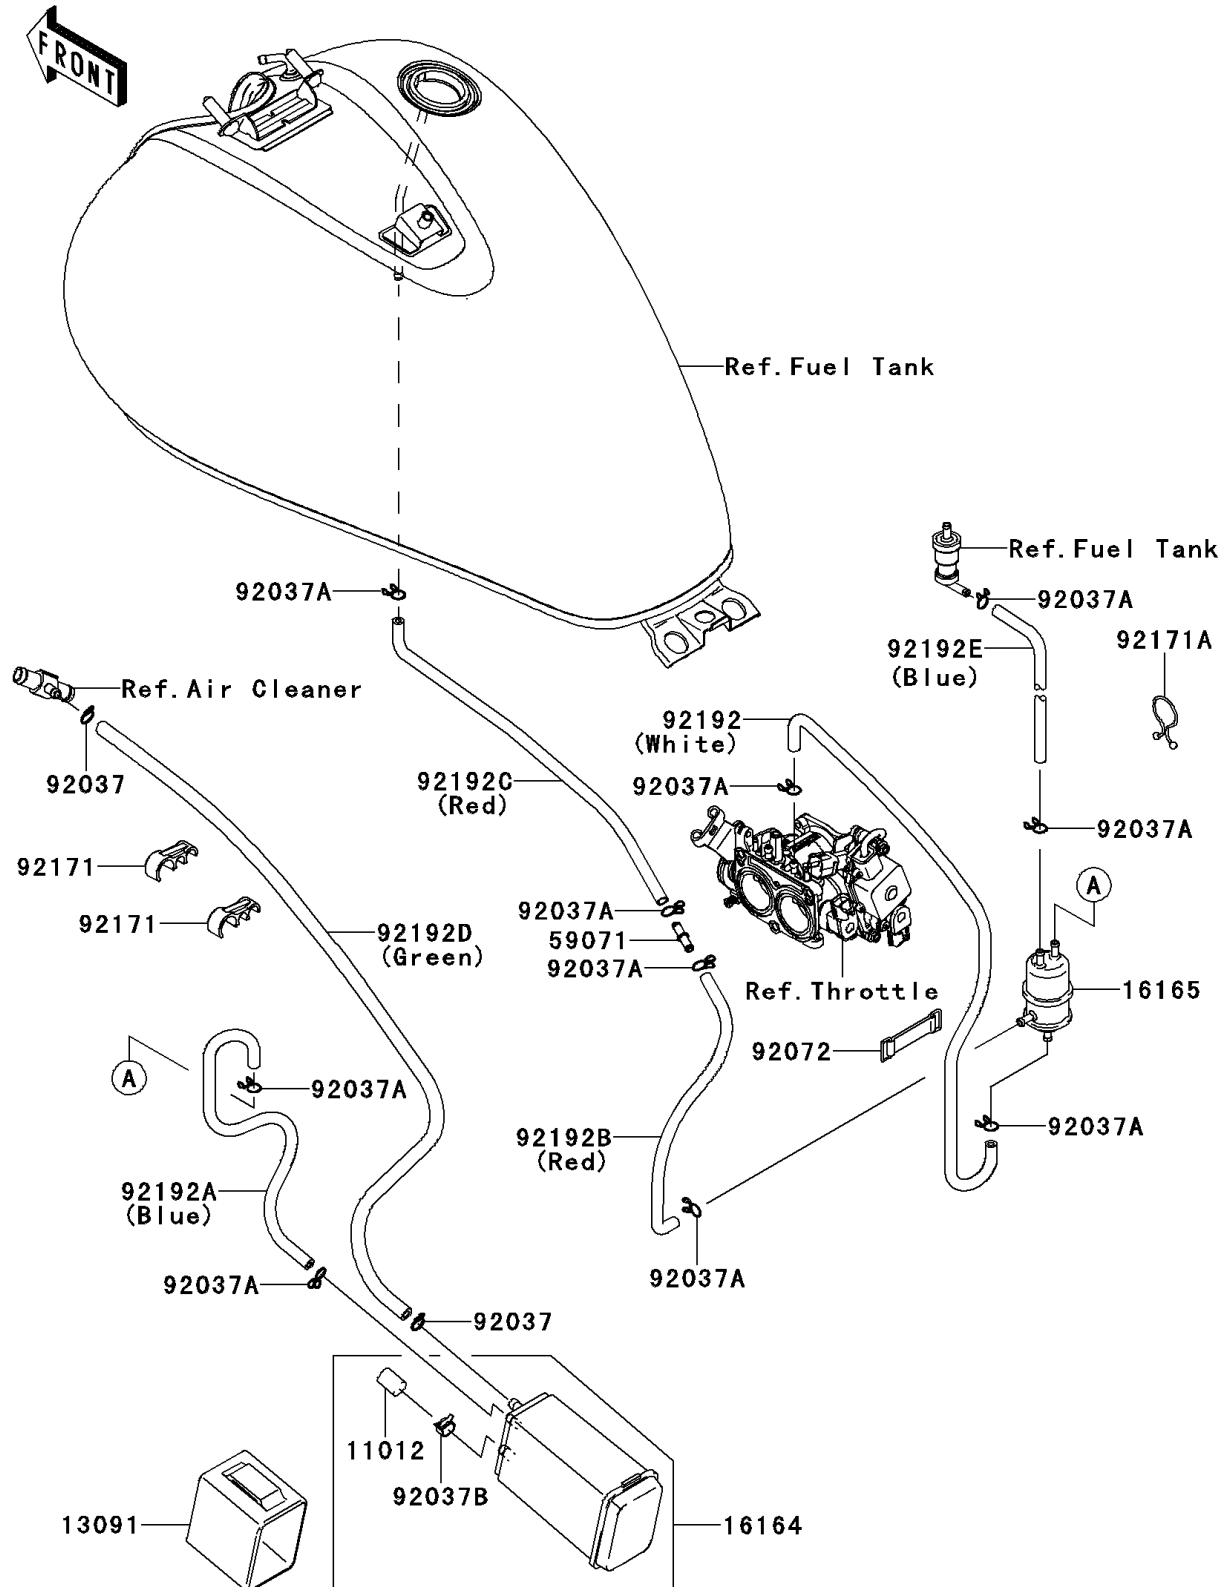

2013 VULCAN 900 CLASSIC (Canadian) PARTS

Fuel Evaporative System (BCF-BDFA) (CA)

DIAGRAM

E1650A

2013 VULCAN 900 CLASSIC (Canadian) PARTS LIST

Fuel Evaporative System(BCF-BDFA)(CA)

ITEM NAME	PART NUMBER	QUANTITY
CAP,CANISTER (Ref # 11012)	11012-1388	1
HOLDER,CANISTER (Ref # 13091)	13091-1308	1
CANISTER (Ref # 16164)	16164-1054	1
SEPARATOR (Ref # 16165)	16165-1001	1
JOINT (Ref # 59071)	59071-3717	1
CLAMP,HOSE (Ref # 92037)	92037-1104	1
CLAMP,TUBE (Ref # 92037A)	92037-147	1
CLAMP,CANISTER (Ref # 92037B)	92037-1512	1
BAND,L=50 (Ref # 92072)	92072-1419	1
CLAMP (Ref # 92171)	92171-0765	1
CLAMP (Ref # 92171A)	92171-1185	1
TUBE,SEPARATOR-THROBO,WHITE (Ref # 92192)	92192-0275	1
TUBE,SEPARATOR-CANISTER,BLUE (Ref # 92192A)	92192-0505	1
TUBE,SEPARATOR-JOINT,RED (Ref # 92192B)	92192-0506	1
TUBE,JOINT-TANK,RED (Ref # 92192C)	92192-0507	1
TUBE,7X12X760,GREEN (Ref # 92192D)	92192-0509	1
TUBE,5X10X705,BLUE (Ref # 92192E)	92192-1063	1