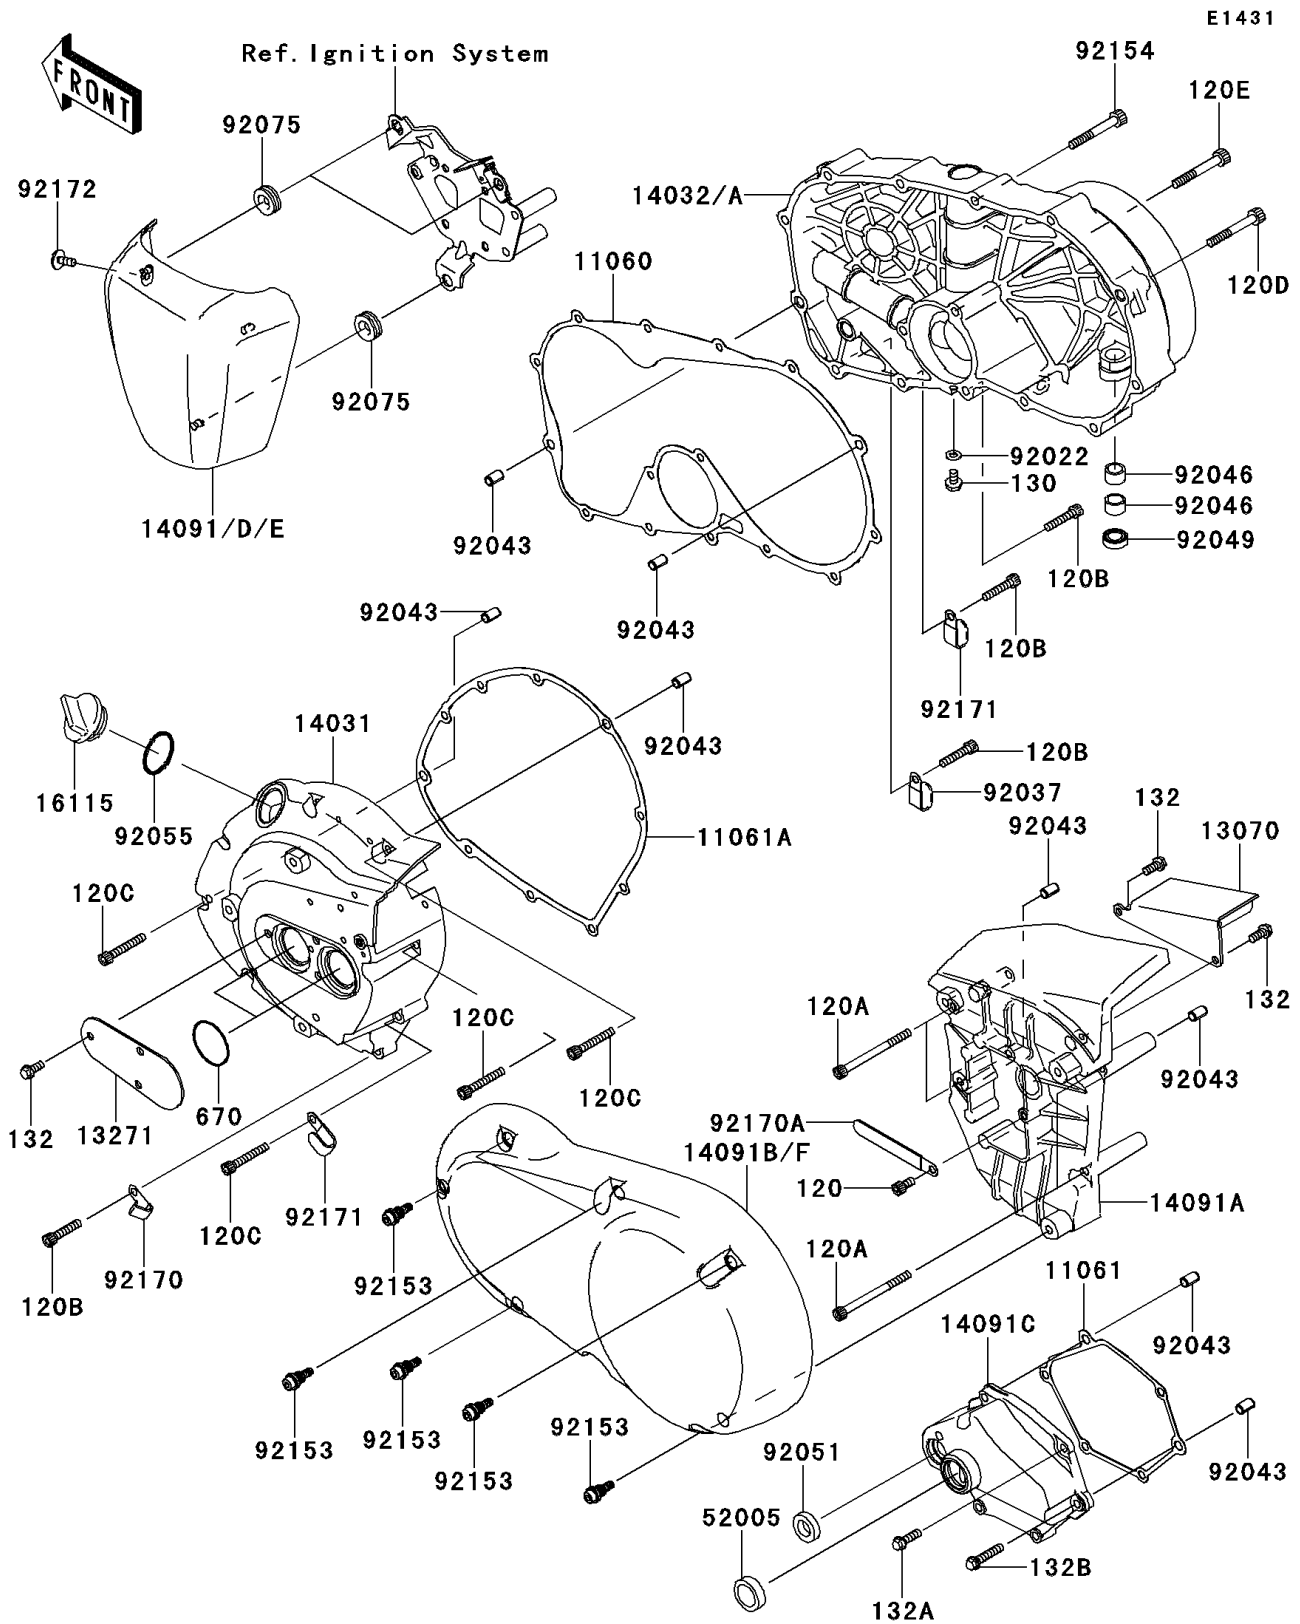

## 2013 VULCAN 900 CLASSIC (Canadian) PARTS DIAGRAM

Engine Cover(s)

## 2013 VULCAN 900 CLASSIC (Canadian) PARTS LIST

Engine Cover(s)

ITEM NAME	PART NUMBER	QUANTITY
BOLT-SOCKET,6X12 (Ref # 120)	120CA0612	1
BOLT-SOCKET,6X75 (Ref # 120A)	120CA0675	1
BOLT-SOCKET,6X30 (Ref # 120B)	120CC0630	1
BOLT-SOCKET,6X40 (Ref # 120C)	120CC0640	1
BOLT-SOCKET,6X50 (Ref # 120D)	120CC0650	1
BOLT-SOCKET,6X65 (Ref # 120E)	120CC0665	1
BOLT-FLANGED,6X10 (Ref # 130)	130BA0610	1
BOLT-FLANGED-SMALL,6X14 (Ref # 132)	132BA0614	1
BOLT-FLANGED-SMALL,6X20 (Ref # 132A)	132BA0620	1
GASKET,CLUTCH COVER (Ref # 11060)	11060-1926	1
GASKET,MECHANISM COVER (Ref # 11061)	11061-0208	1
GASKET,GENERATOR COVER (Ref # 11061A)	11061-0209	1
GUIDE,BELT (Ref # 13070)	13070-0055	1
PLATE (Ref # 13271)	13271-0700	1
COVER-GENERATOR (Ref # 14031)	14031-0056	1
COVER-CLUTCH (Ref # 14032)	14032-0076	1
COVER (Ref # 14091)	14091-0289	1
COVER,PULLEY (Ref # 14091A)	14091-0510	1
COVER,OUTER,LH (Ref # 14091B)	14091-0511	1
COVER,CHANGE MECHANIZM (Ref # 14091C)	14091-0633	1
CAP-OIL FILLER (Ref # 16115)	16115-1009	1
GAUGE,OIL LEVEL (Ref # 52005)	52005-1009	1
WASHER,6.1X12X1 (Ref # 92022)	92022-077	1
CLAMP,L=45 (Ref # 92037)	92037-1539	1
PIN,6.2X8X14 (Ref # 92043)	92043-1263	1
BEARING-NEEDLE,HK1210FM (Ref # 92046)	92046-0034	1
SEAL-OIL,TB12205.5 (Ref # 92049)	92049-1271	1
SEAL-OIL,TB13225.5 (Ref # 92051)	92051-005	1
RING-O,31.5X2.6 (Ref # 92055)	92055-049	1

## 2013 VULCAN 900 CLASSIC (Canadian) PARTS LIST

Engine Cover(s)

ITEM NAME	PART NUMBER	QUANTITY
DAMPER (Ref # 92075)	92075-1629	1
BOLT, SOCKET, 6X22 (Ref # 92153)	92153-1331	1
BOLT, SOCKET, 6X50 (Ref # 92154)	92154-0270	1
CLAMP, HARNESS (Ref # 92170)	92170-1900	1
CLAMP (Ref # 92170A)	92170-1925	1
CLAMP (Ref # 92171)	92171-0739	1
SCREW, 5X12 (Ref # 92172)	92172-0101	1
BOLT-FLANGED-SMALL, 6X30 (Ref # 132B)	132BA0630	1
O RING (Ref # 670)	670B3034	1