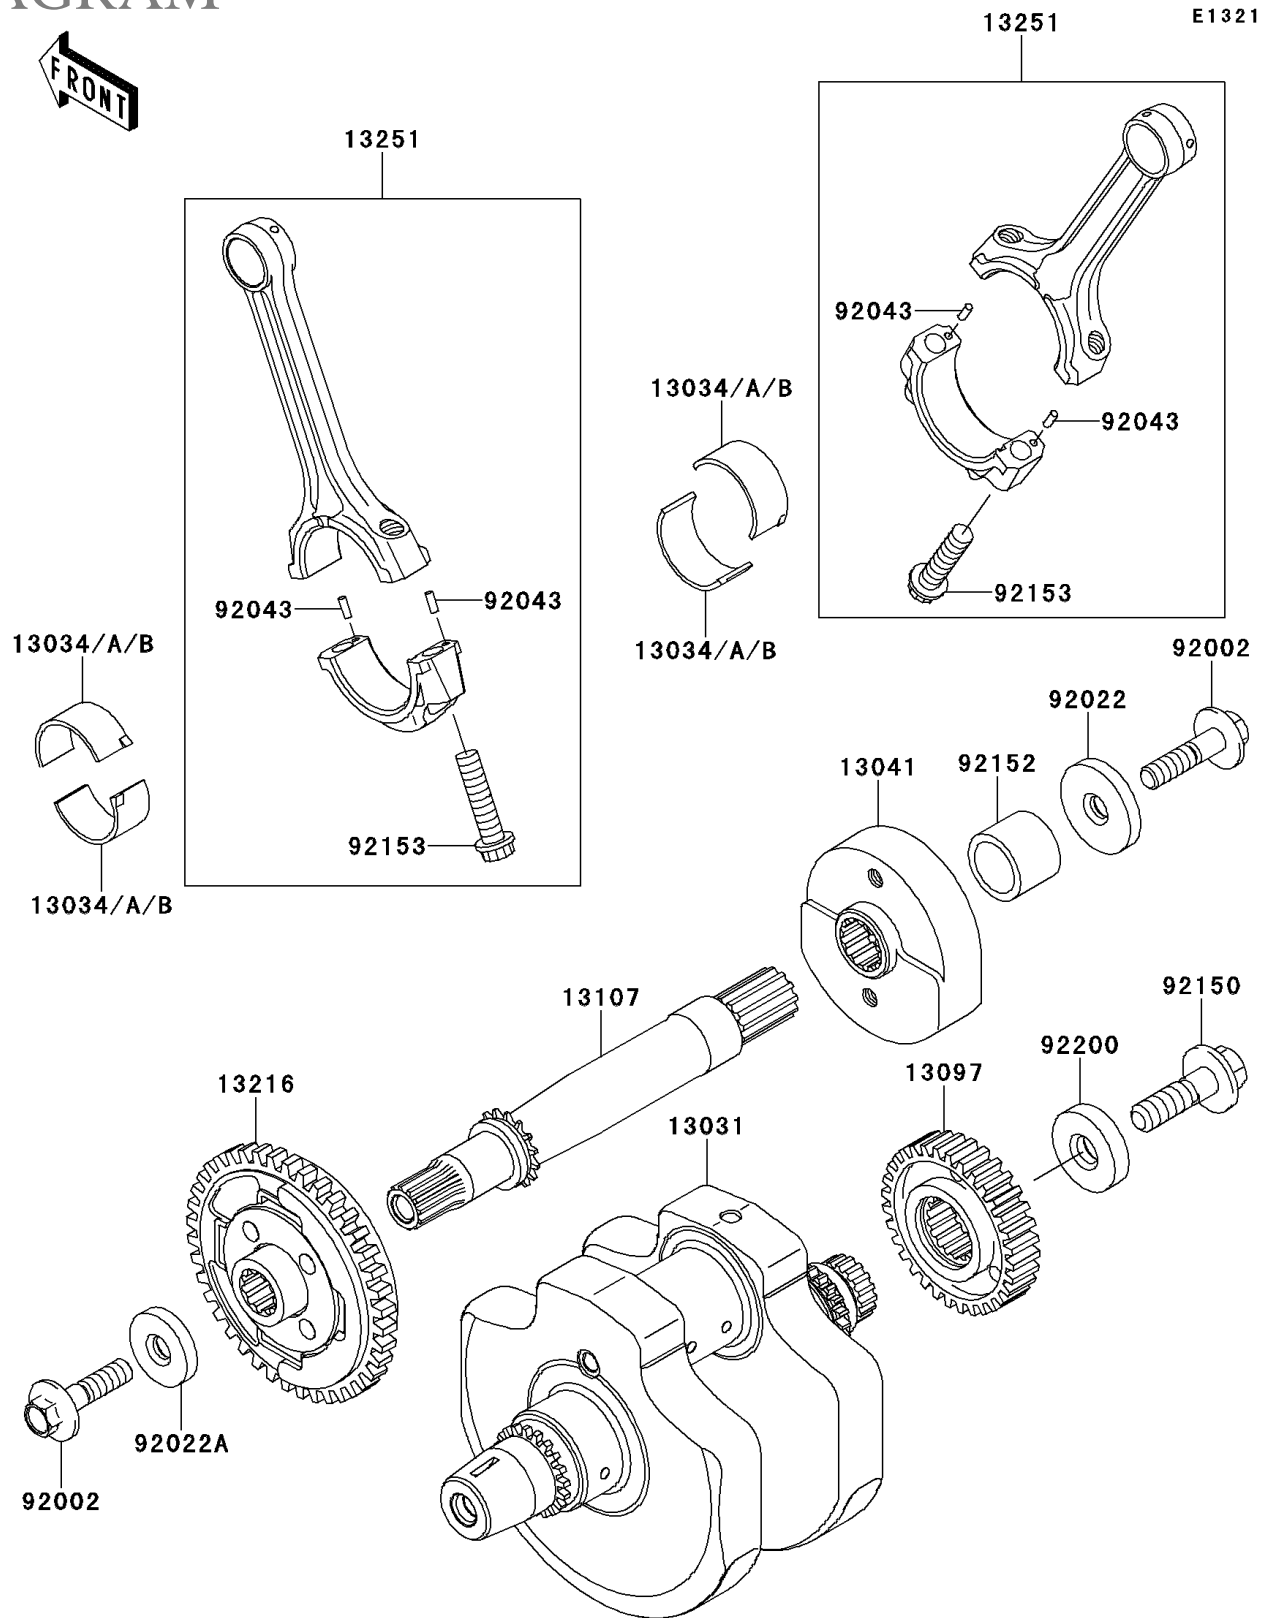

2013 VULCAN 900 CLASSIC (Canadian) PARTS DIAGRAM

Crankshaft

2013 VULCAN 900 CLASSIC (Canadian) PARTS LIST

Crankshaft

ITEM NAME	PART NUMBER	QUANTITY
CRANKSHAFT-COMP (Ref # 13031)	13031-0058	1
METAL,CONNECTING ROD,BLUE (Ref # 13034)	13034-1057	1
METAL,CONNECTING ROD,BLACK (Ref # 13034A)	13034-1058	1
METAL,CONNECTING ROD,BROWN (Ref # 13034B)	13034-1059	1
BALANCER,RH (Ref # 13041)	13041-0009	1
GEAR-PRIMARY SPUR,38T (Ref # 13097)	13097-0050	1
SHAFT,BALANCER (Ref # 13107)	13107-0115	1
GEAR-COMP,BALANCER,LH (Ref # 13216)	13216-0016	1
ROD-ASSY-CONNECTING,J (Ref # 13251)	13251-0016-JJ	1
BOLT,FLANGED,10X40 (Ref # 92002)	92002-1296	1
WASHER,10X40X6 (Ref # 92022)	92022-1905	1
WASHER,10X33X6 (Ref # 92022A)	92022-1906	1
PIN,3X8.5 (Ref # 92043)	92043-0033	1
BOLT,12X40 (Ref # 92150)	92150-1717	1
COLLAR,23X30X23 (Ref # 92152)	92152-0358	1
BOLT,CON-ROD,9X38 (Ref # 92153)	92153-1330	1
WASHER,12X36X8 (Ref # 92200)	92200-1249	1