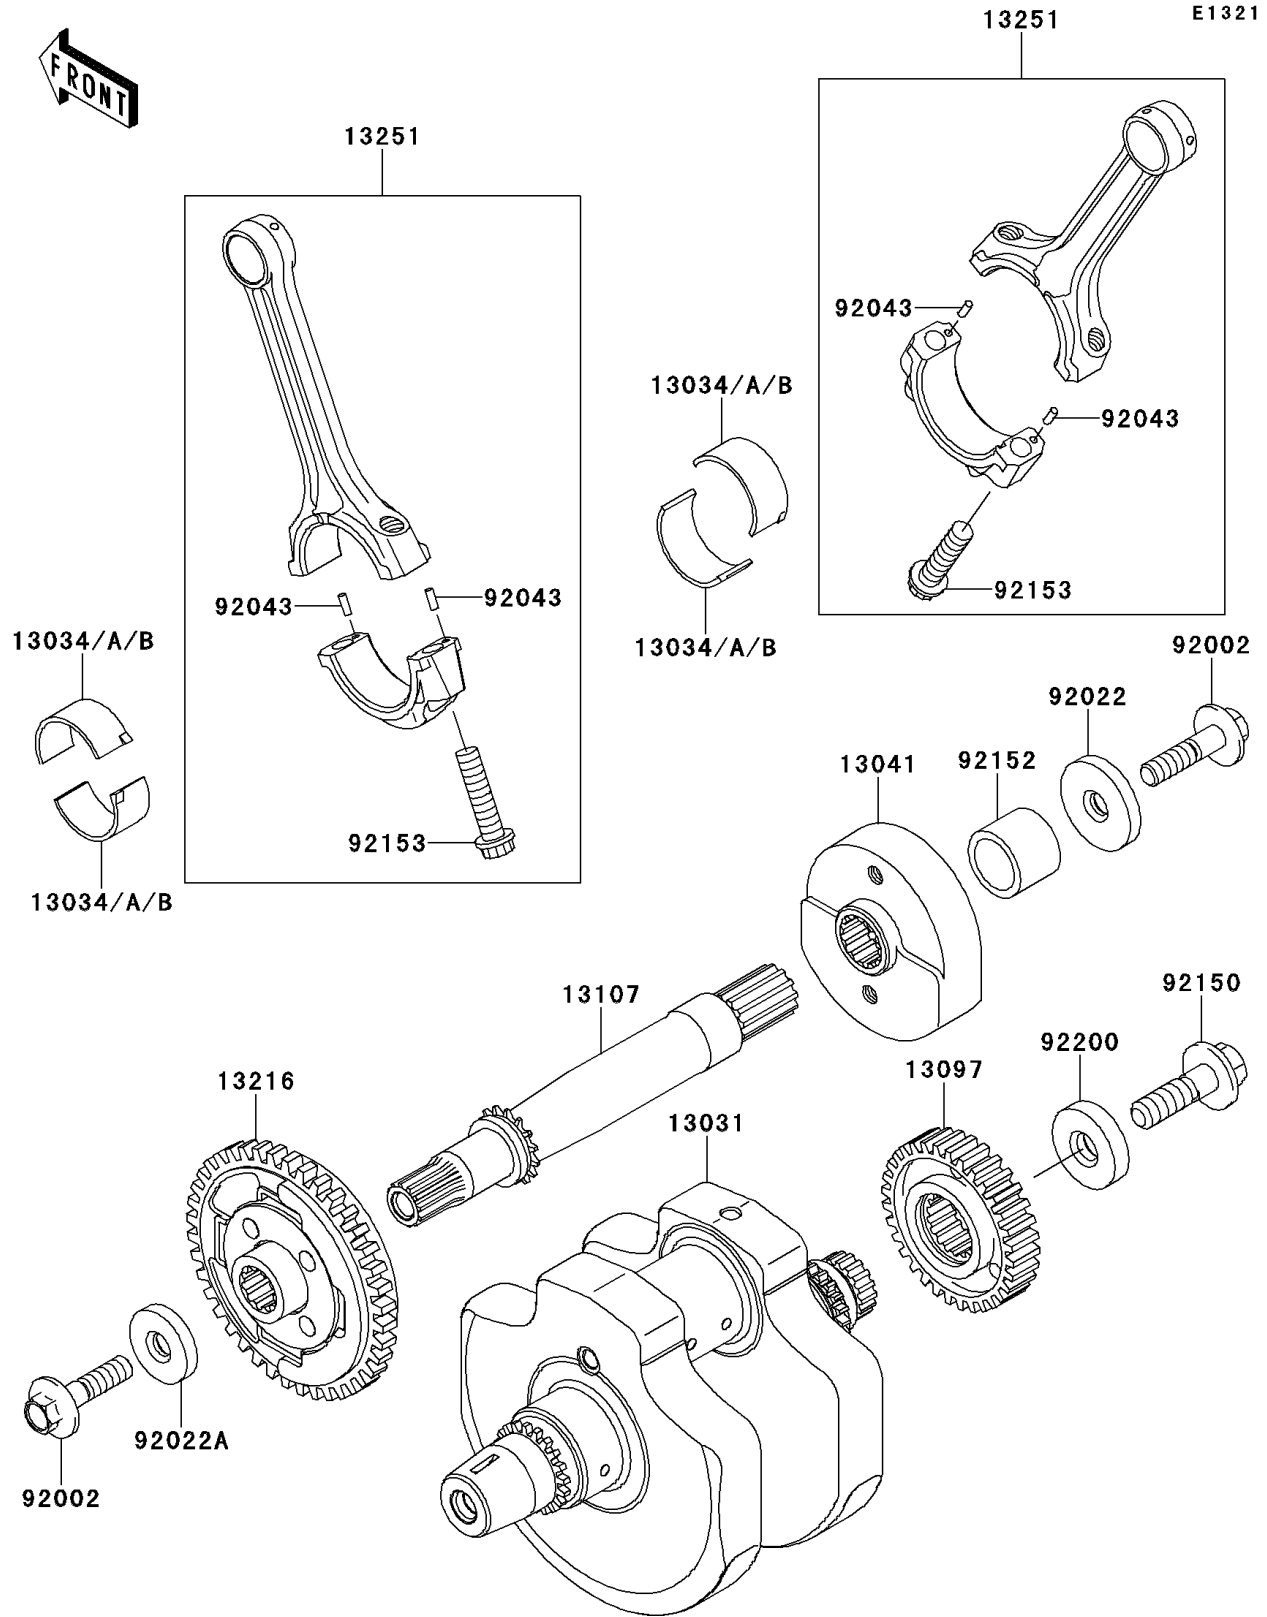

2012 VULCAN® 900 CLASSIC PARTS DIAGRAM

Crankshaft

2012 VULCAN® 900 CLASSIC PARTS LIST

Crankshaft

ITEM NAME	PART NUMBER	QUANTITY
CRANKSHAFT-COMP (Ref # 13031)	13031-0058	1
METAL,CONNECTING ROD,BLUE (Ref # 13034)	13034-1057	AR
METAL,CONNECTING ROD,BLACK (Ref # 13034A)	13034-1058	AR
METAL,CONNECTING ROD,BROWN (Ref # 13034B)	13034-1059	AR
BALANCER,RH (Ref # 13041)	13041-0009	1
GEAR-PRIMARY SPUR,38T (Ref # 13097)	13097-0050	1
SHAFT,BALANCER (Ref # 13107)	13107-0115	1
GEAR-COMP,BALANCER,LH (Ref # 13216)	13216-0016	1
ROD-ASSY-CONNECTING,J (Ref # 13251)	13251-0016-JJ	2
BOLT,FLANGED,10X40 (Ref # 92002)	92002-1296	2
WASHER,10X40X6 (Ref # 92022)	92022-1905	1
WASHER,10X33X6 (Ref # 92022A)	92022-1906	1
PIN,3X8.5 (Ref # 92043)	92043-0033	4
BOLT,12X40 (Ref # 92150)	92150-1717	1
COLLAR,23X30X23 (Ref # 92152)	92152-0358	1
BOLT,CON-ROD,9X38 (Ref # 92153)	92153-1330	4
WASHER,12X36X8 (Ref # 92200)	92200-1249	1