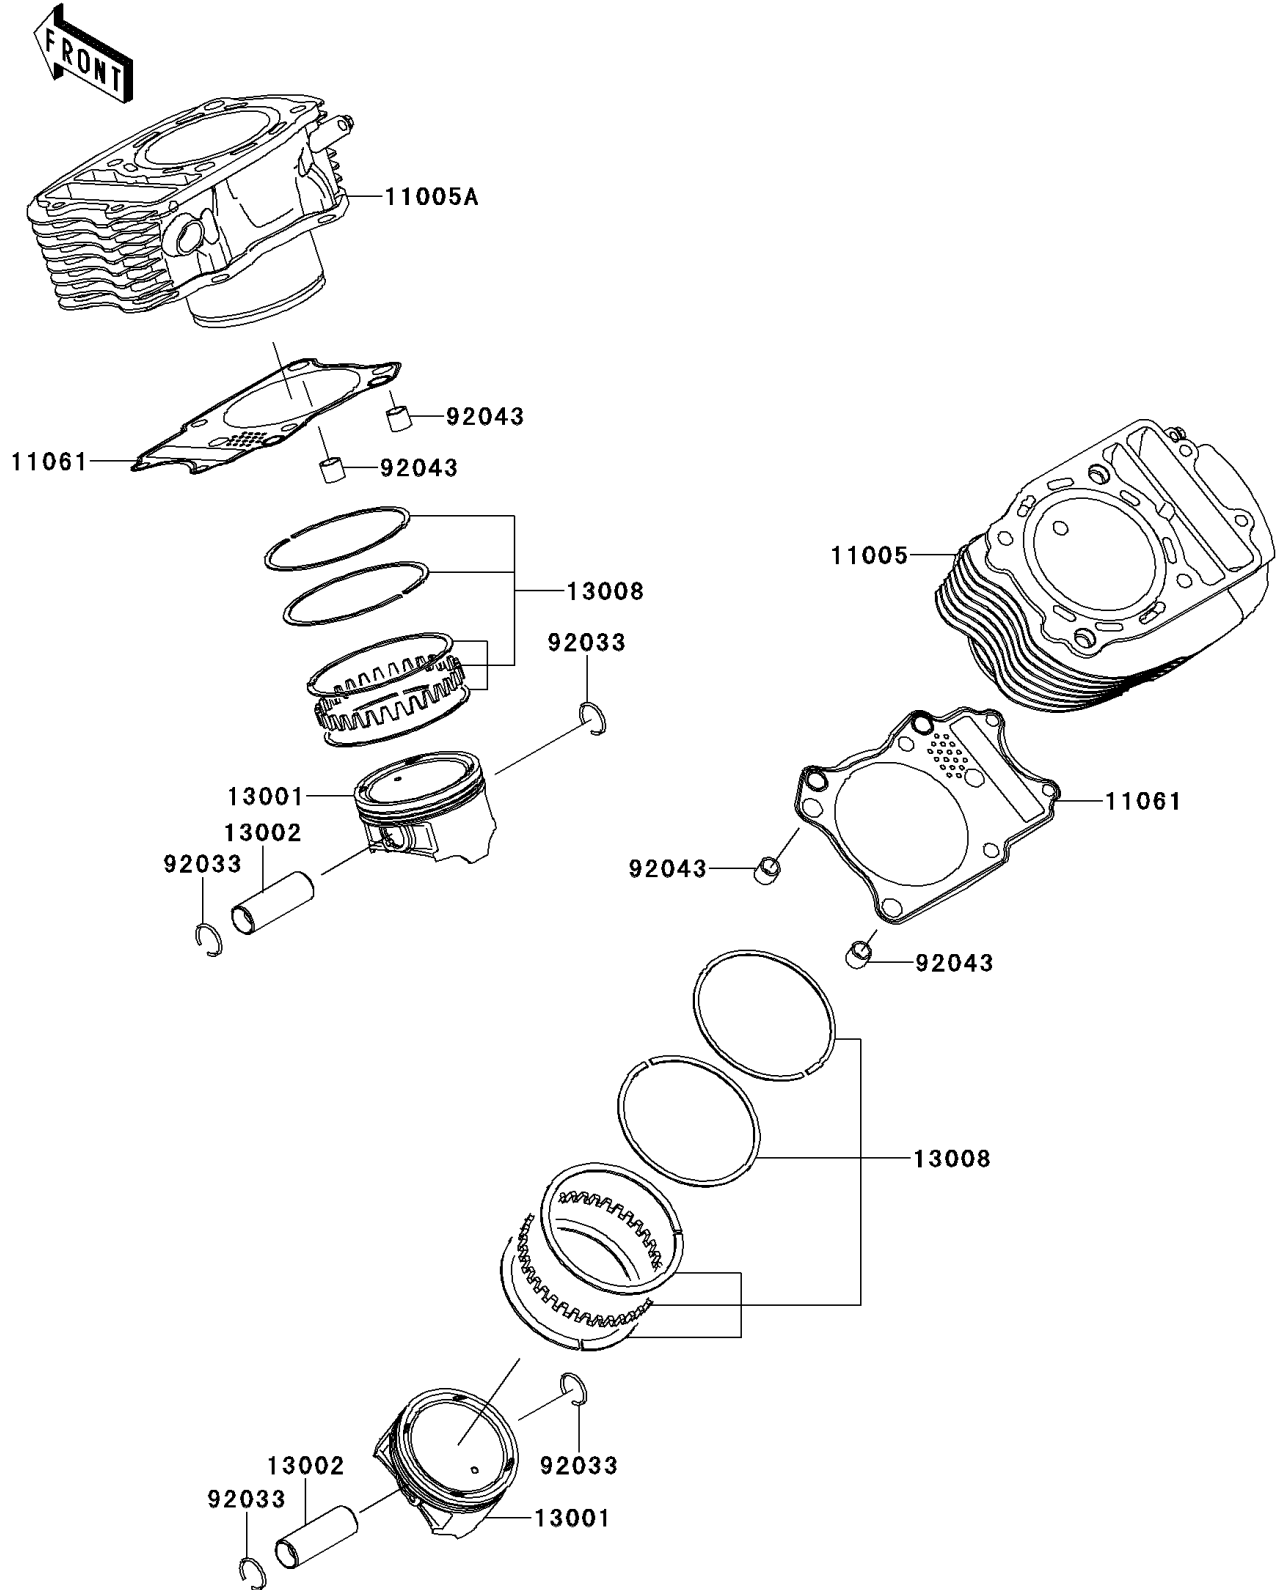

2012 VULCAN® 900 CLASSIC PARTS DIAGRAM

Cylinder/Piston(s)

E1120

2012 VULCAN® 900 CLASSIC PARTS LIST

Cylinder/Piston(s)

ITEM NAME	PART NUMBER	QUANTITY
CYLINDER-ENGINE,RR (Ref # 11005)	11005-0062	1
CYLINDER-ENGINE,FR (Ref # 11005A)	11005-0085	1
GASKET,CYLINDER BASE (Ref # 11061)	11061-0284	2
PISTON-ENGINE (Ref # 13001)	13001-0067	2
PIN-PISTON (Ref # 13002)	13002-0011	2
RING-SET-PISTON (Ref # 13008)	13008-0021	2
RING-SNAP (Ref # 92033)	92033-1188	4
PIN,11X14X12.3 (Ref # 92043)	92043-1266	4