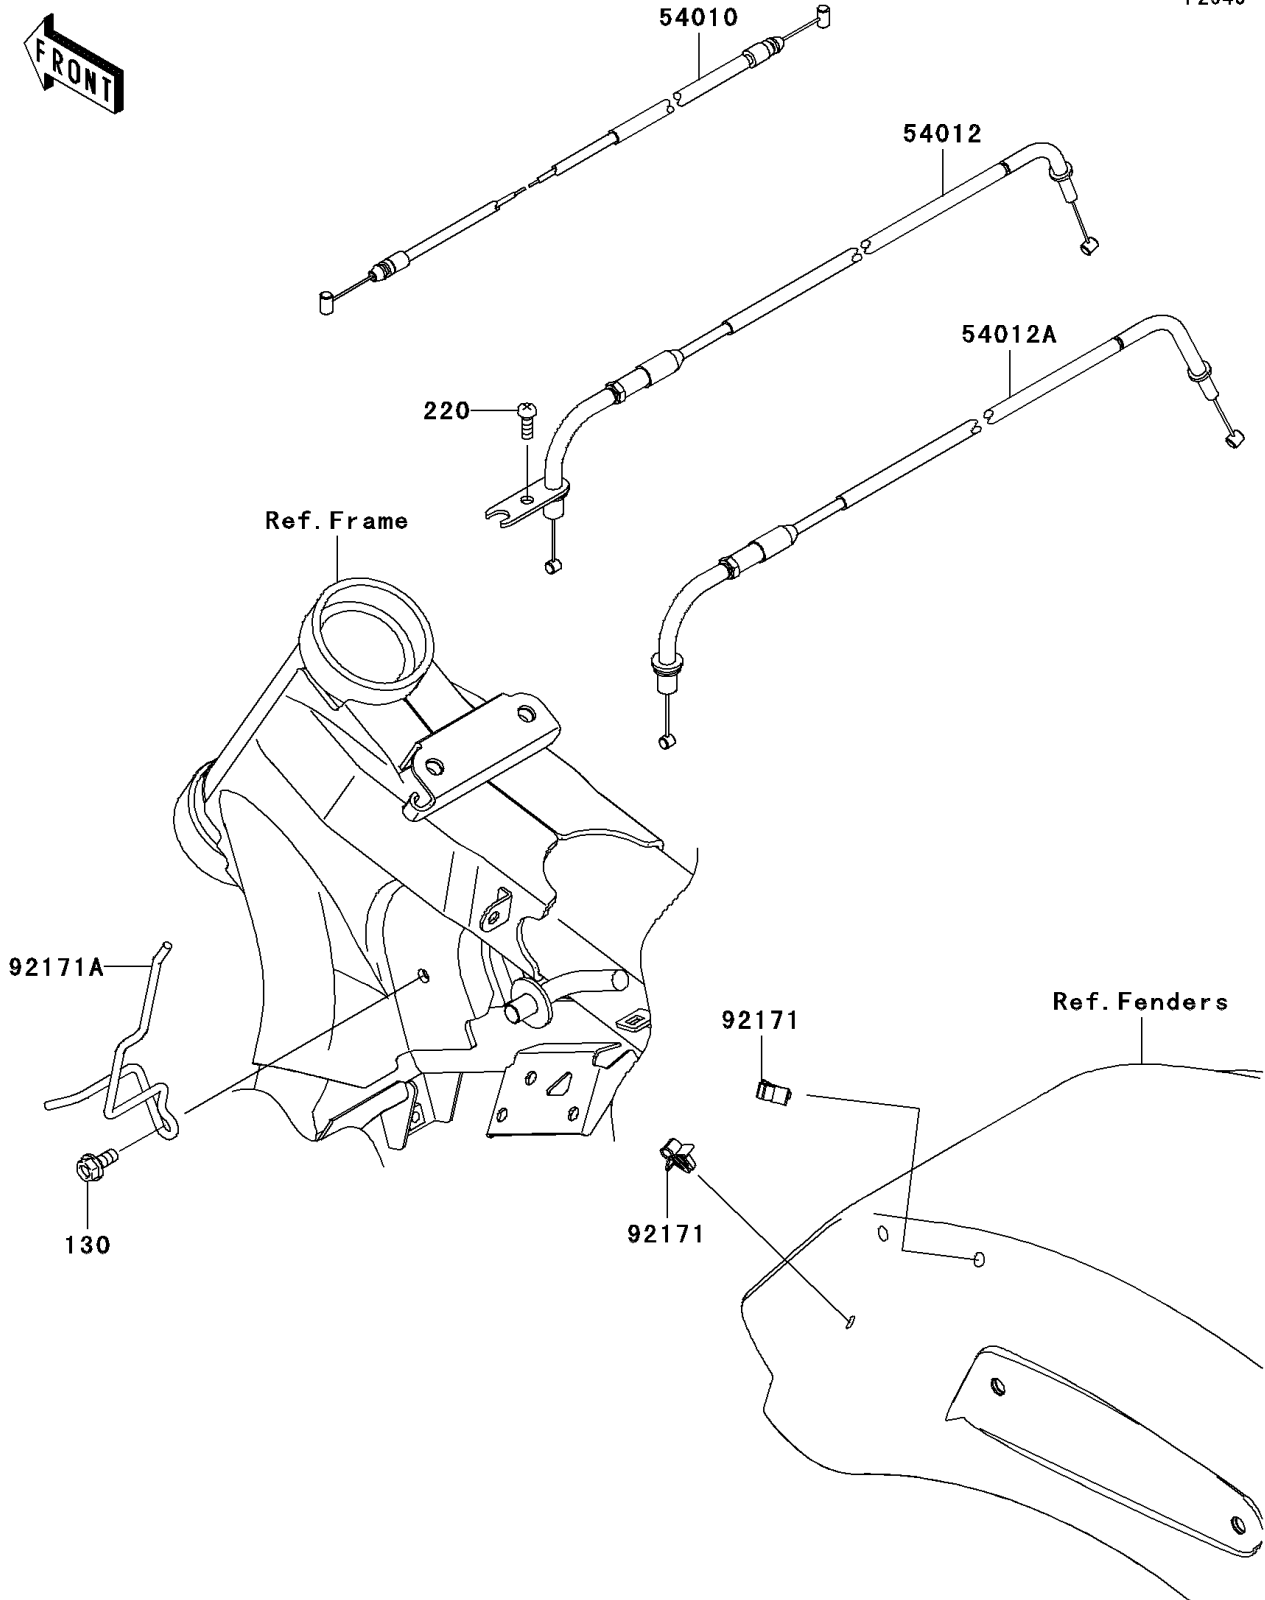

2009 Vulcan® 1700 Nomad™ PARTS DIAGRAM

Cables

F2540

2009 Vulcan® 1700 Nomad™ PARTS LIST

Cables

ITEM NAME	PART NUMBER	QUANTITY
BOLT-FLANGED,6X14 (Ref # 130)	130BB0614	1
SCREW-PAN-CROSS,5X14 (Ref # 220)	220AB0514	1
CABLE,SEAT LOCK (Ref # 54010)	54010-0092	1
CABLE-THROTTLE,OPENING (Ref # 54012)	54012-0284	1
CABLE-THROTTLE,CLOSING (Ref # 54012A)	54012-0285	1
CLAMP,SEAT LOCK CABLE (Ref # 92171)	92171-0328	2
CLAMP,CABLE (Ref # 92171A)	92171-1838	1