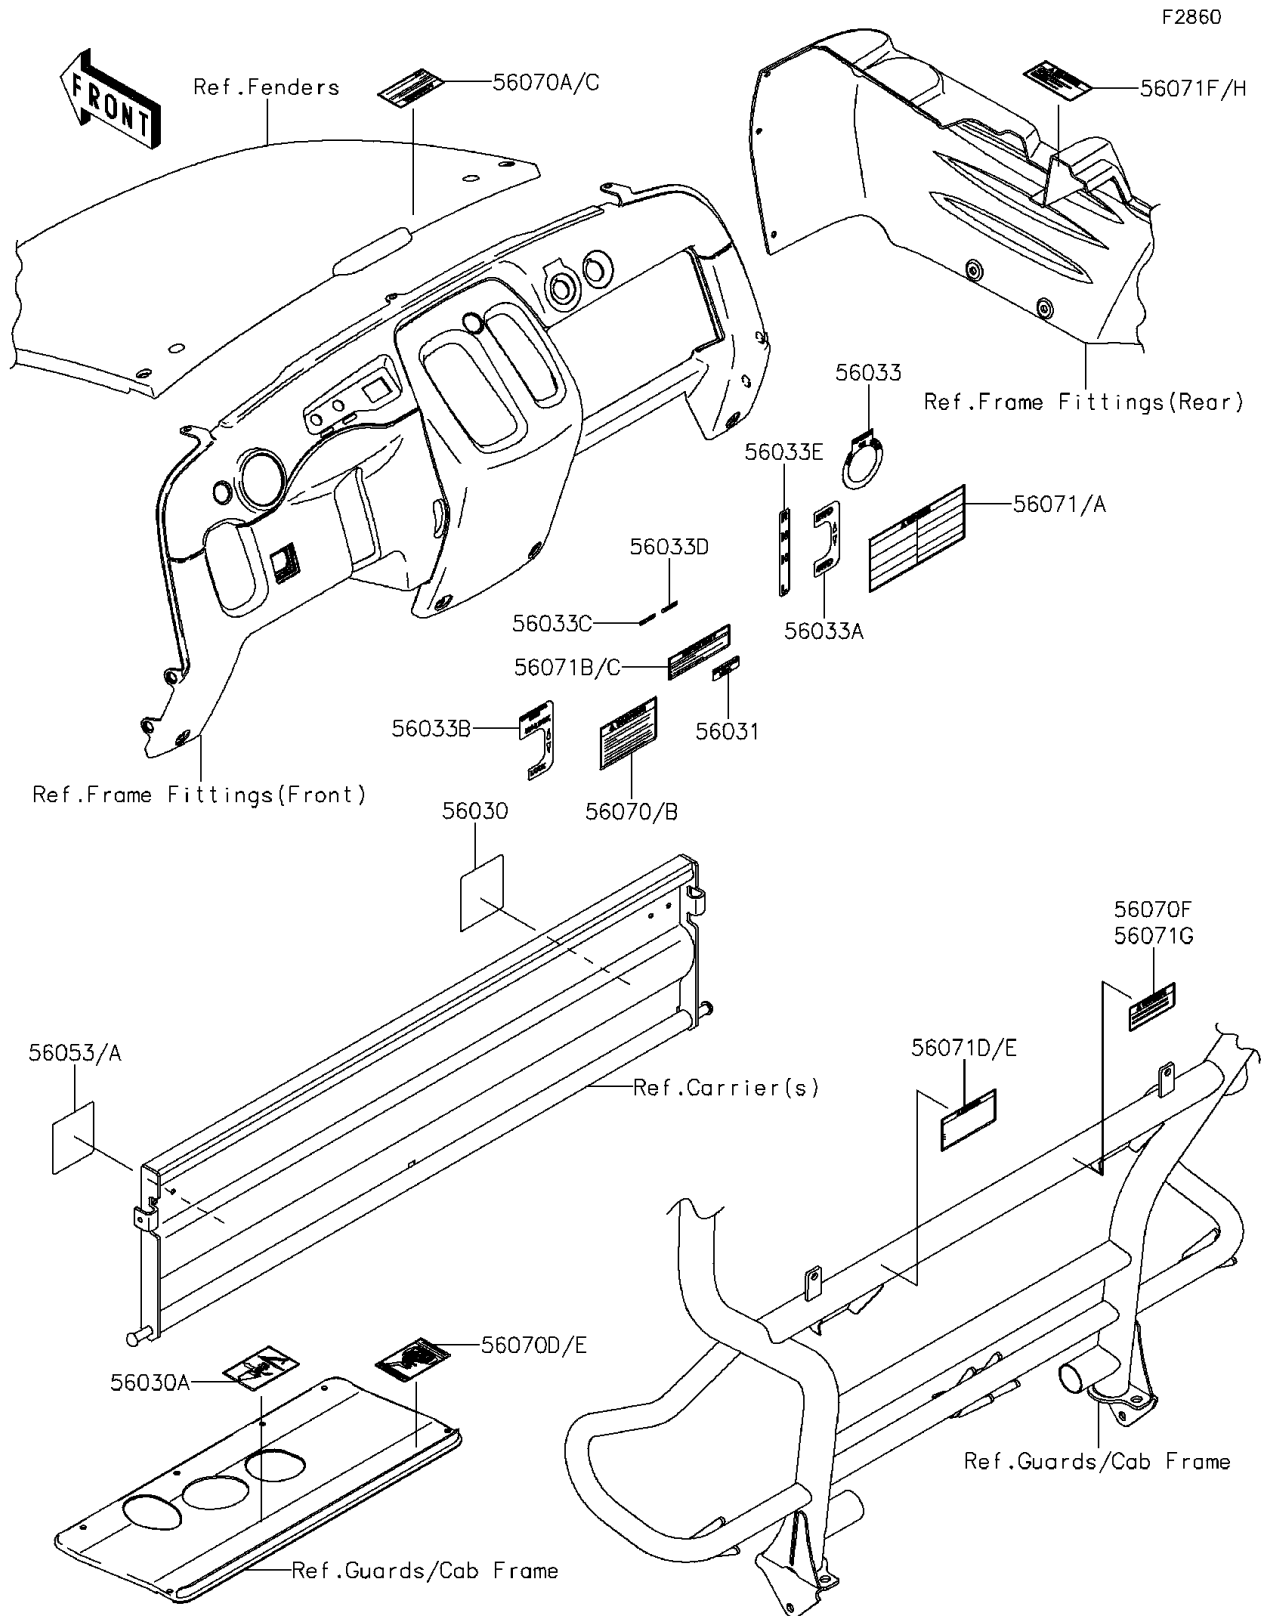

2014 MULE™ 610 4x4 XC CAMO PARTS DIAGRAM

Labels

2014 MULE™ 610 4x4 XC CAMO PARTS LIST

Labels

ITEM NAME	PART NUMBER	QUANTITY
LABEL,CARRIER HOOK OPERATION (Ref # 56030)	56030-0081	1
LABEL,OIL GAUGE (Ref # 56030A)	56030-0096	1
LABEL-MANUAL,BRAKE FLUID LEVEL (Ref # 56031)	56031-1818	1
LABEL-MANUAL,IGNITION (Ref # 56033)	56033-0051	1
LABEL-MANUAL,2/4WD (Ref # 56033A)	56033-0052	1
LABEL-MANUAL,DIFF LOCK (Ref # 56033B)	56033-0053	1
LABEL-MANUAL,OIL TEMP (Ref # 56033C)	56033-0054	1
LABEL-MANUAL,PARKING (Ref # 56033D)	56033-0055	1
LABEL-MANUAL,SHIFT (Ref # 56033E)	56033-0056	1
LABEL-SPECIFICATION,TIRE&LOAD (Ref # 56053)	56053-7544	1
LABEL-WARNING,OFF-HIGHWAY (Ref # 56070)	56070-0050	1
LABEL-WARNING,BONNET OPERATION (Ref # 56070A)	56070-0053	1
LABEL-WARNING,HOT SURFACES (Ref # 56070D)	56070-1125	1
LABEL-WARNING,BED RAISED (Ref # 56070F)	56070-7515	1
LABEL-WARNING,GENERAL (Ref # 56071)	56071-0101	1
LABEL-WARNING,SHIFT NOTICE (Ref # 56071B)	56071-0132	1
LABEL-WARNING,GASOLINE (Ref # 56071D)	56071-0134	1
LABEL-WARNING,GASOLINE (Ref # 56071F)	56071-7501	1
LABEL-SPECIFICATION,TIRE&LOAD (Ref # 56053A)	56053-7545	1
LABEL,OFF-HIGHWAY (Ref # 56070B)	56070-0055	1
LABEL-WARNING,BONNET OPERATION (Ref # 56070C)	56070-0058	1
LABEL,HOT SURFACES (Ref # 56070E)	56070-1234	1
LABEL-WARNING,GENERAL (Ref # 56071A)	56071-0109	1
LABEL-WARNING,SHIFT NOTICE (Ref # 56071C)	56071-0133	1
LABEL-WARNING,GASOLINE (Ref # 56071E)	56071-0135	1
LABEL,BED RAISED (Ref # 56071G)	56071-7504	1
LABEL,GASOLINE (Ref # 56071H)	56071-7505	1