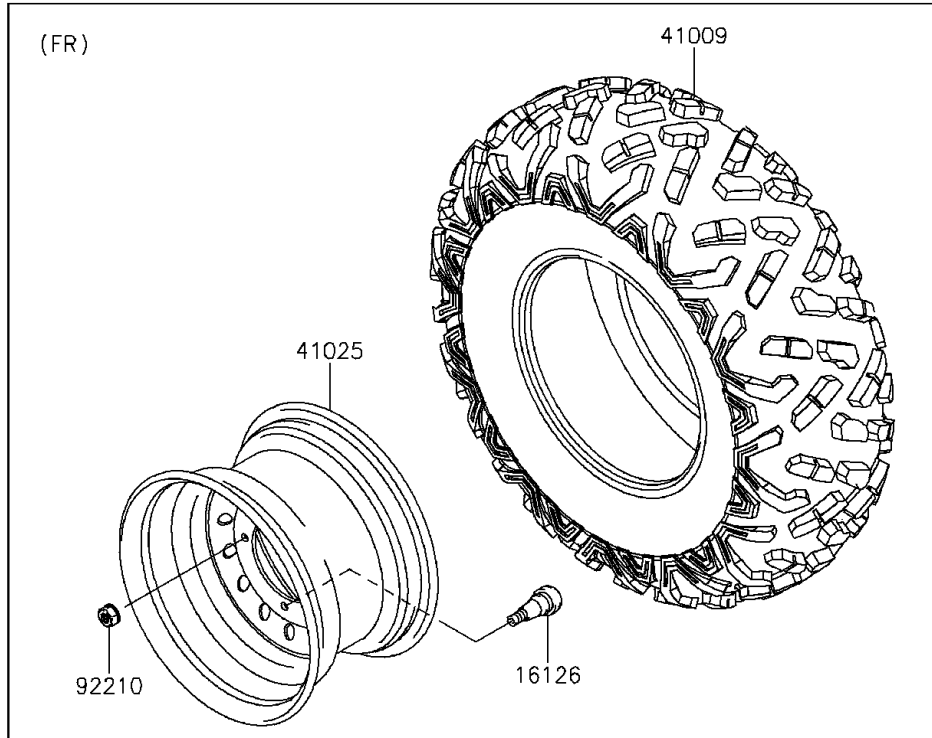

2014 MULE™ 610 4x4 XC CAMO PARTS DIAGRAM

Wheels/Tires

F2210

2014 MULE™ 610 4x4 XC CAMO PARTS LIST

Wheels/Tires

ITEM NAME	PART NUMBER	QUANTITY
VALVE (Ref # 16126)	16126-4001	1
TIRE,26X9.00R12 6PLY,BIGHORN2 (Ref # 41009)	41009-0511	1
RIM,FR,12X7.5AT,F.S.BLACK (Ref # 41025)	41025-7505-397	1
RIM,RR,12X7.5AT,F.S.BLACK (Ref # 41025A)	41025-7506-397	1
NUT,LOCK,10MM (Ref # 92210)	92210-1204	1