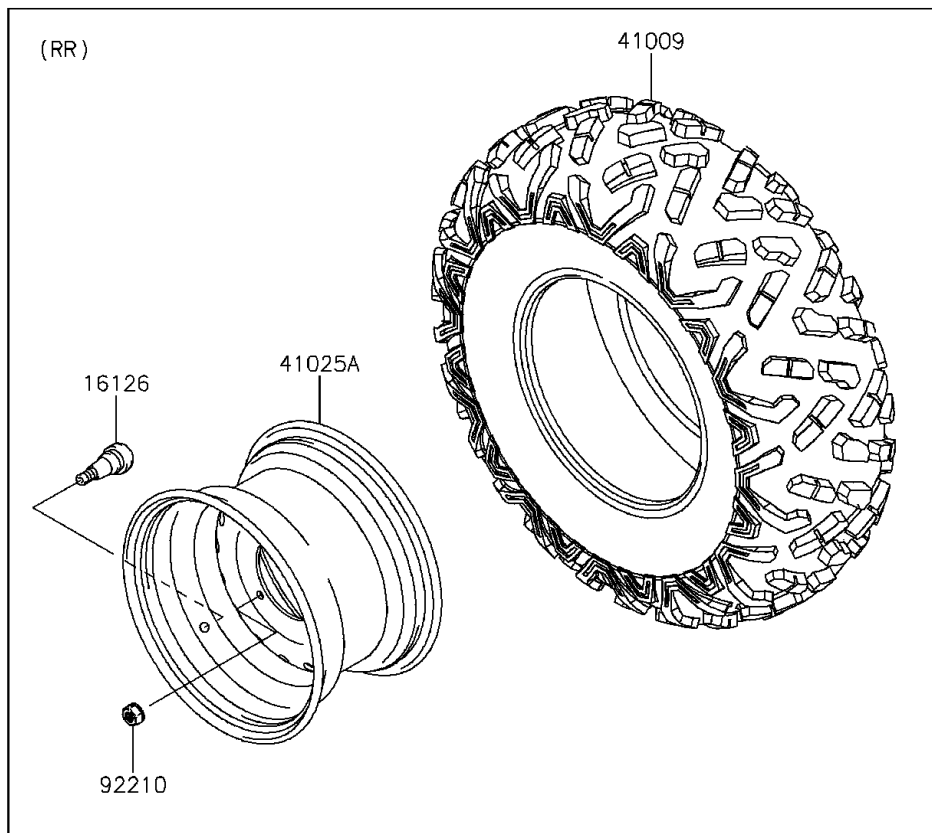

2014 MULE™ 610 4x4 XC CAMO PARTS DIAGRAM

Wheels/Tires

F2210

2014 MULE™ 610 4x4 XC CAMO PARTS LIST

Wheels/Tires

ITEM NAME	PART NUMBER	QUANTITY
VALVE (Ref # 16126)	16126-4001	1
TIRE,26X9.00R12 6PLY,BIGHORN2 (Ref # 41009)	41009-0511	1
RIM,FR,12X7.5AT,F.S.BLACK (Ref # 41025)	41025-7505-397	1
RIM,RR,12X7.5AT,F.S.BLACK (Ref # 41025A)	41025-7506-397	1
NUT,LOCK,10MM (Ref # 92210)	92210-1204	1