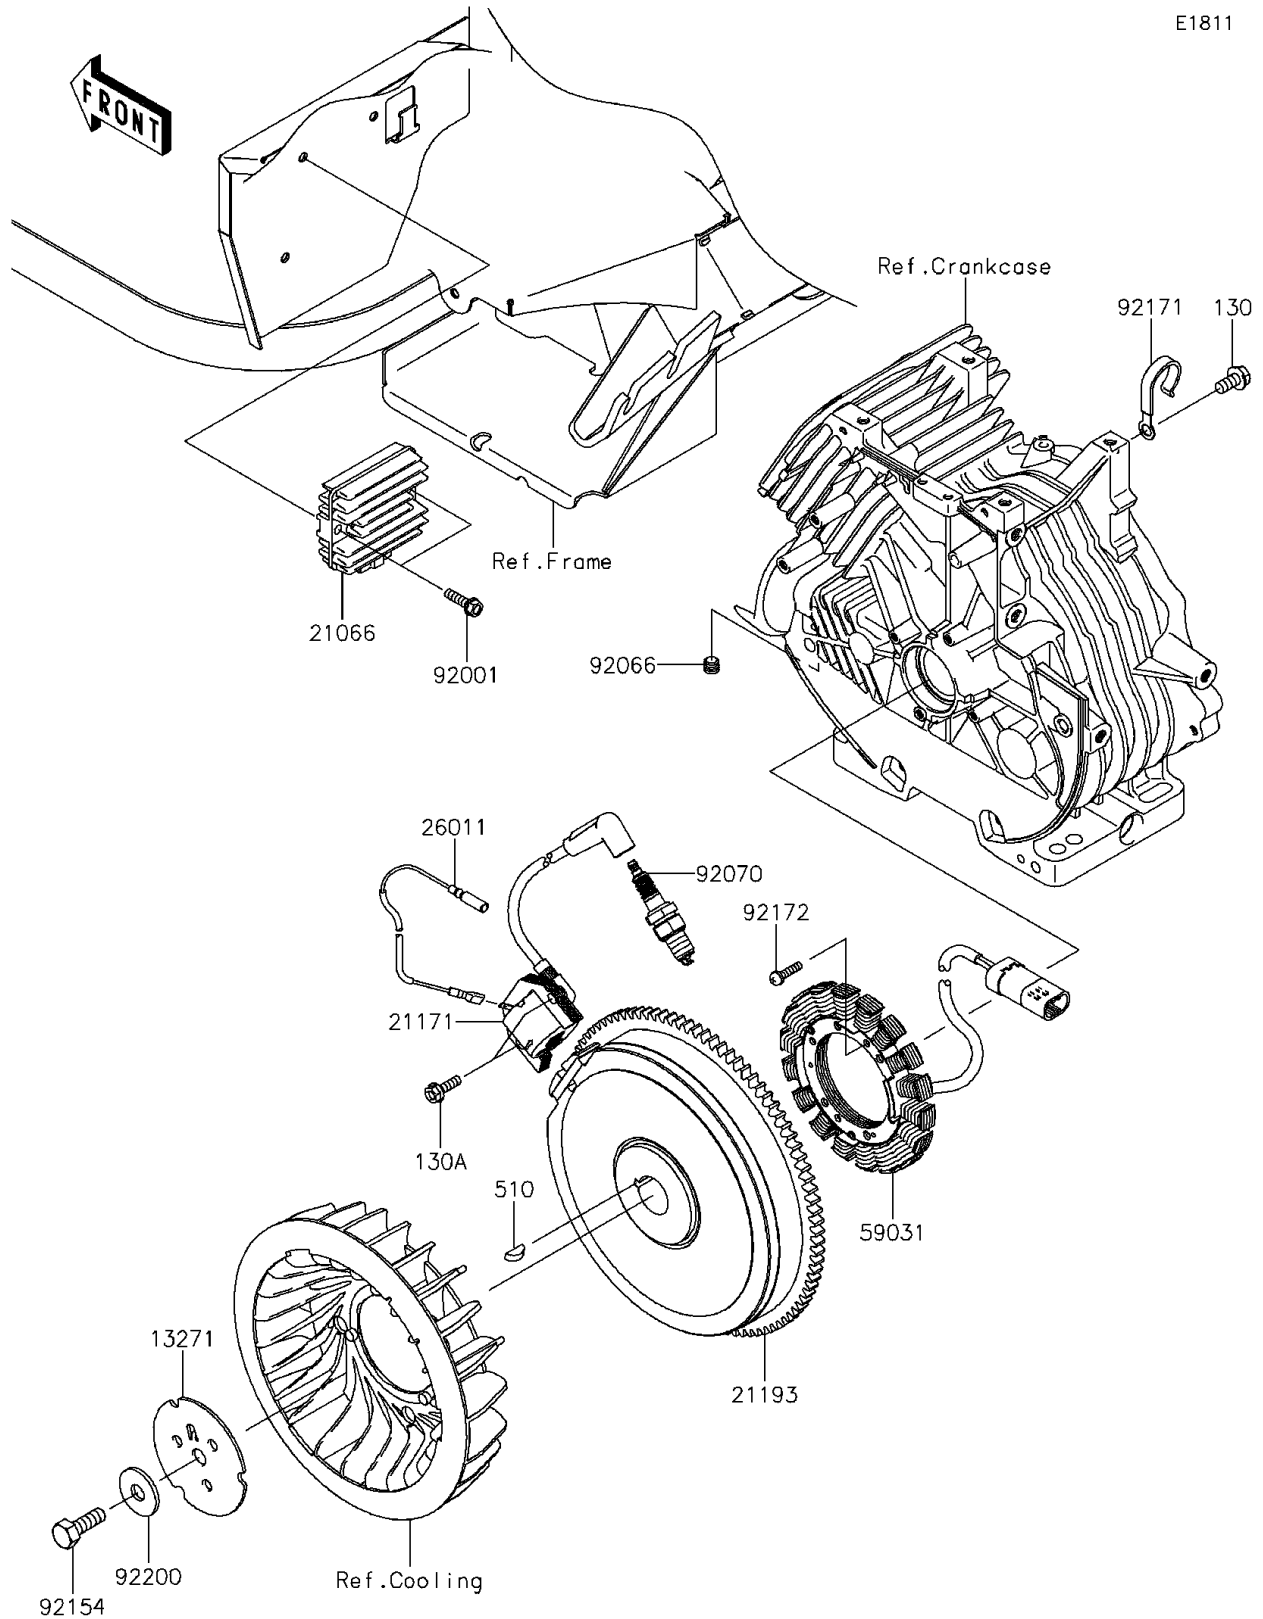

2014 MULE™ 610 4x4 XC CAMO PARTS DIAGRAM

Generator/Ignition Coil

E1811

2014 MULE™ 610 4x4 XC CAMO PARTS LIST

Generator/Ignition Coil

ITEM NAME	PART NUMBER	QUANTITY
BOLT-FLANGED,8X16 (Ref # 130)	130AA0816	1
BOLT-FLANGED,6X20 (Ref # 130A)	130BA0620	1
KEY-WOODRUFF (Ref # 510)	510A5100	1
PLATE,FAN (Ref # 13271)	13271-7029	1
REGULATOR-VOLTAGE (Ref # 21066)	21066-0039	1
COIL-ASSY-IGNITION (Ref # 21171)	21171-7035	1
FLYWHEEL-ASSY (Ref # 21193)	21193-7050	1
WIRE-LEAD (Ref # 26011)	26011-7014	1
COIL-CHARGING (Ref # 59031)	59031-2132	1
BOLT,FLANGED,6X22 (Ref # 92001)	92001-1352	1
PLUG (Ref # 92066)	92066-7026	1
PLUG-SPARK,BPR5ES(NGK),SOLID (Ref # 92070)	92070-2088	1
BOLT,12X30 (Ref # 92154)	92154-7003	1
CLAMP (Ref # 92171)	92171-7005	1
SCREW,5X20 (Ref # 92172)	92172-7018	1
WASHER (Ref # 92200)	92200-7002	1