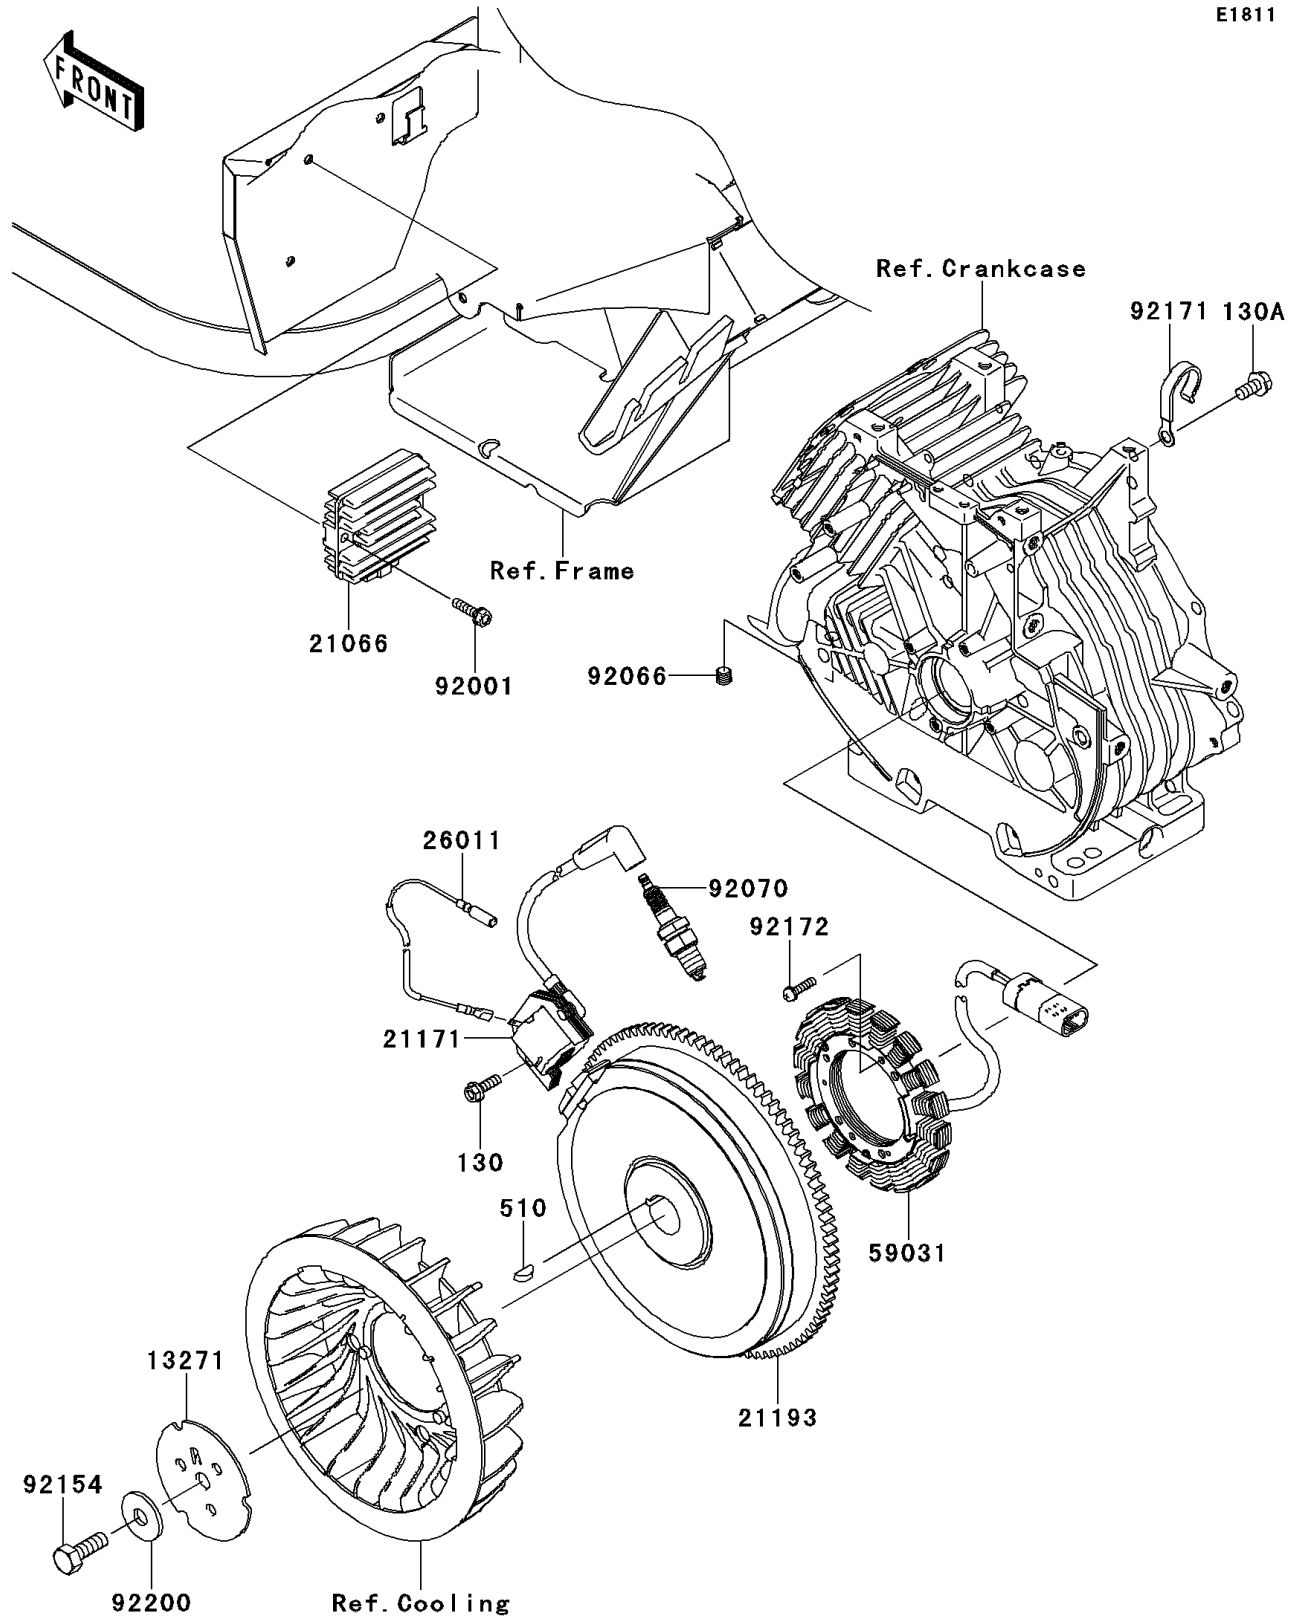

2011 MULE™ 600 PARTS DIAGRAM

Generator/Ignition Coil

E1811

2011 MULE™ 600 PARTS LIST

Generator/Ignition Coil

ITEM NAME	PART NUMBER	QUANTITY
BOLT-FLANGED,6X20 (Ref # 130)	130AA0620	1
BOLT-FLANGED,8X16 (Ref # 130A)	130AA0816	1
KEY-WOODRUFF (Ref # 510)	510A5100	1
PLATE,FAN (Ref # 13271)	13271-7029	1
REGULATOR-VOLTAGE (Ref # 21066)	21066-0039	1
COIL-ASSY-IGNITION (Ref # 21171)	21171-7035	1
FLYWHEEL-ASSY (Ref # 21193)	21193-7050	1
WIRE-LEAD (Ref # 26011)	26011-7014	1
COIL-CHARGING (Ref # 59031)	59031-2132	1
BOLT,FLANGED,6X22 (Ref # 92001)	92001-1352	1
PLUG (Ref # 92066)	92066-7026	1
PLUG-SPARK,BPR5ES(NGK),SOLID (Ref # 92070)	92070-2088	1
BOLT,12X30 (Ref # 92154)	92154-7003	1
CLAMP (Ref # 92171)	92171-7005	1
SCREW,5X20 (Ref # 92172)	92172-7018	1
WASHER (Ref # 92200)	92200-7002	1