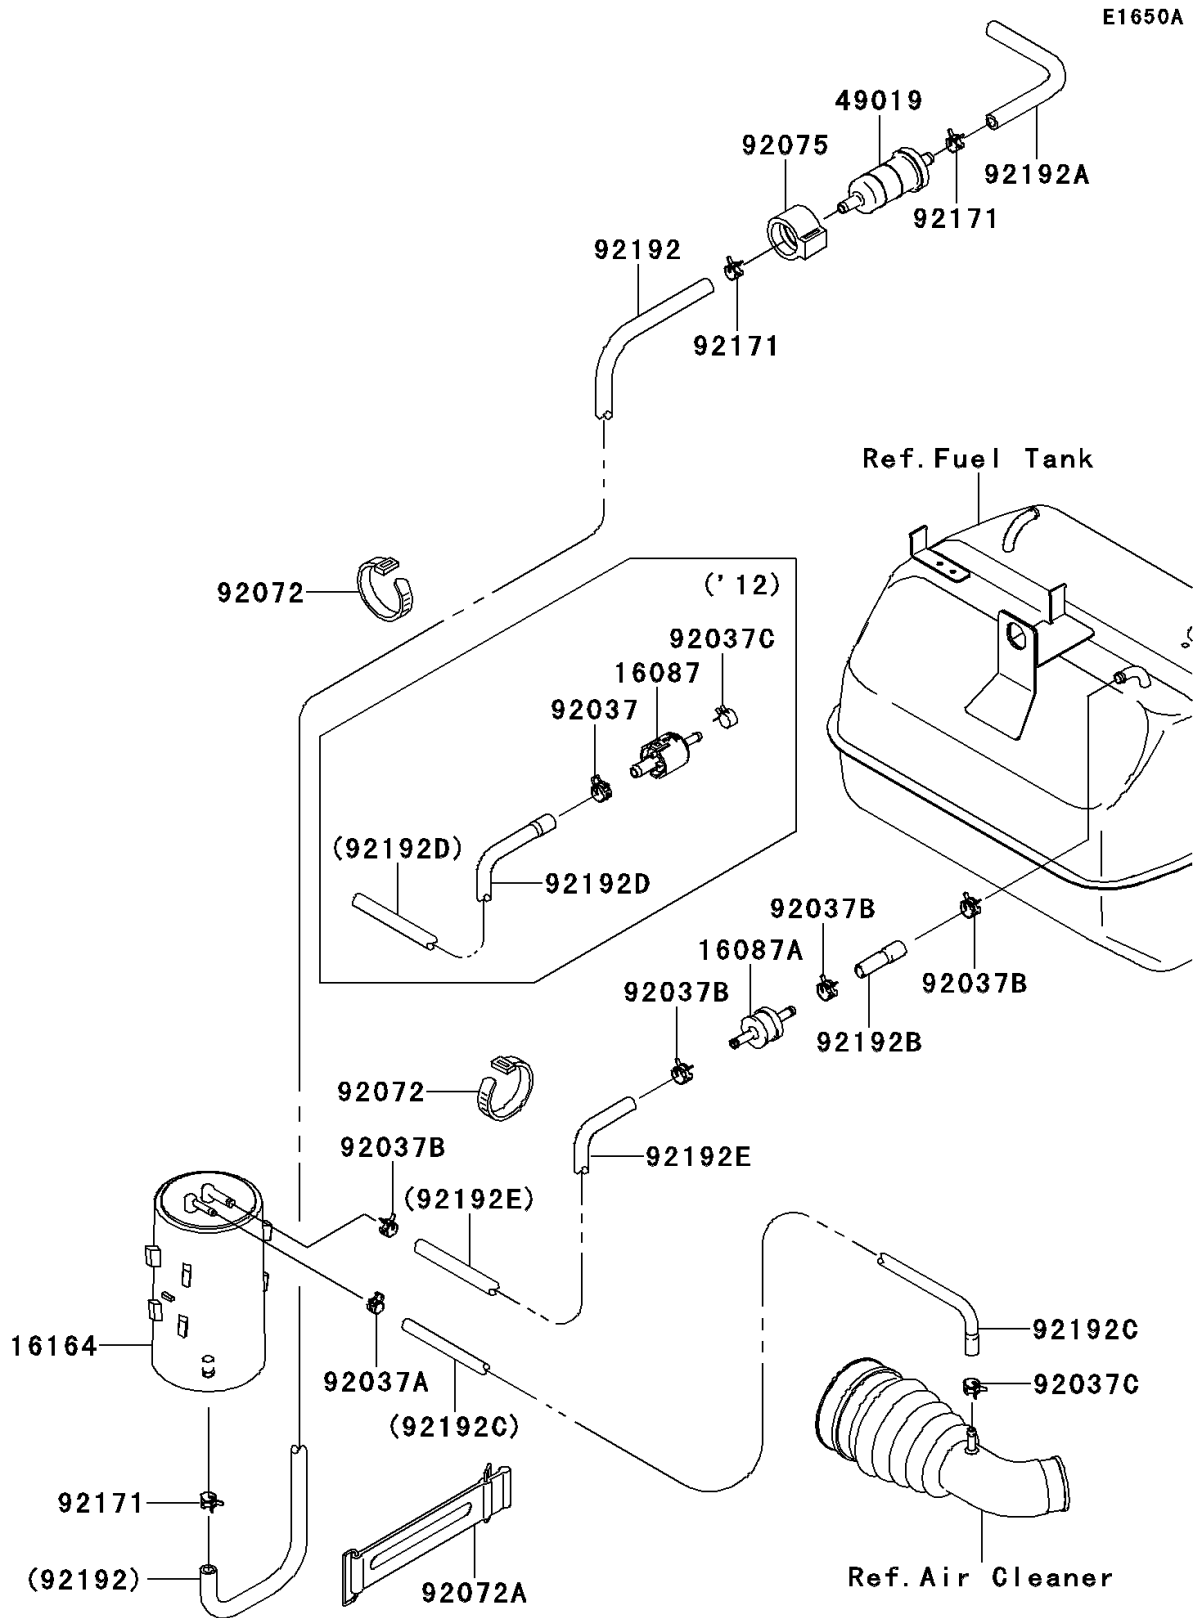

2012 MULE™ 600

PARTS DIAGRAM

Fuel Evaporative System(BCF-BFF)

2012 MULE™ 600

PARTS LIST

Fuel Evaporative System(BCF-BFF)

ITEM NAME	PART NUMBER	QUANTITY
VALVE-CHECK (Ref # 16087)	16087-0002	1
CANISTER (Ref # 16164)	16164-0007	1
FILTER-FUEL (Ref # 49019)	49019-1055	1
CLAMP,HOSE CLIP (Ref # 92037)	92037-1181	1
CLAMP,TUBE (Ref # 92037A)	92037-1461	1
CLAMP,TUBE (Ref # 92037B)	92037-1505	2
CLAMP (Ref # 92037C)	92037-2113	2
BAND,L=186 (Ref # 92072)	92072-056	2
BAND,L=168 (Ref # 92072A)	92072-1306	1
DAMPER,FUEL FILTER (Ref # 92075)	92075-1853	1
CLAMP (Ref # 92171)	92171-0515	3
TUBE,CANISTER-FILTER (Ref # 92192)	92192-0592	1
TUBE,FILTER-AIR (Ref # 92192A)	92192-0609	1
TUBE,TANK-CHECK VALVE (Ref # 92192B)	92192-0769	1
TUBE,CANISTER-DUCT (Ref # 92192C)	92192-1027	1
TUBE,TANK-CANISTER (Ref # 92192D)	92192-1028	1