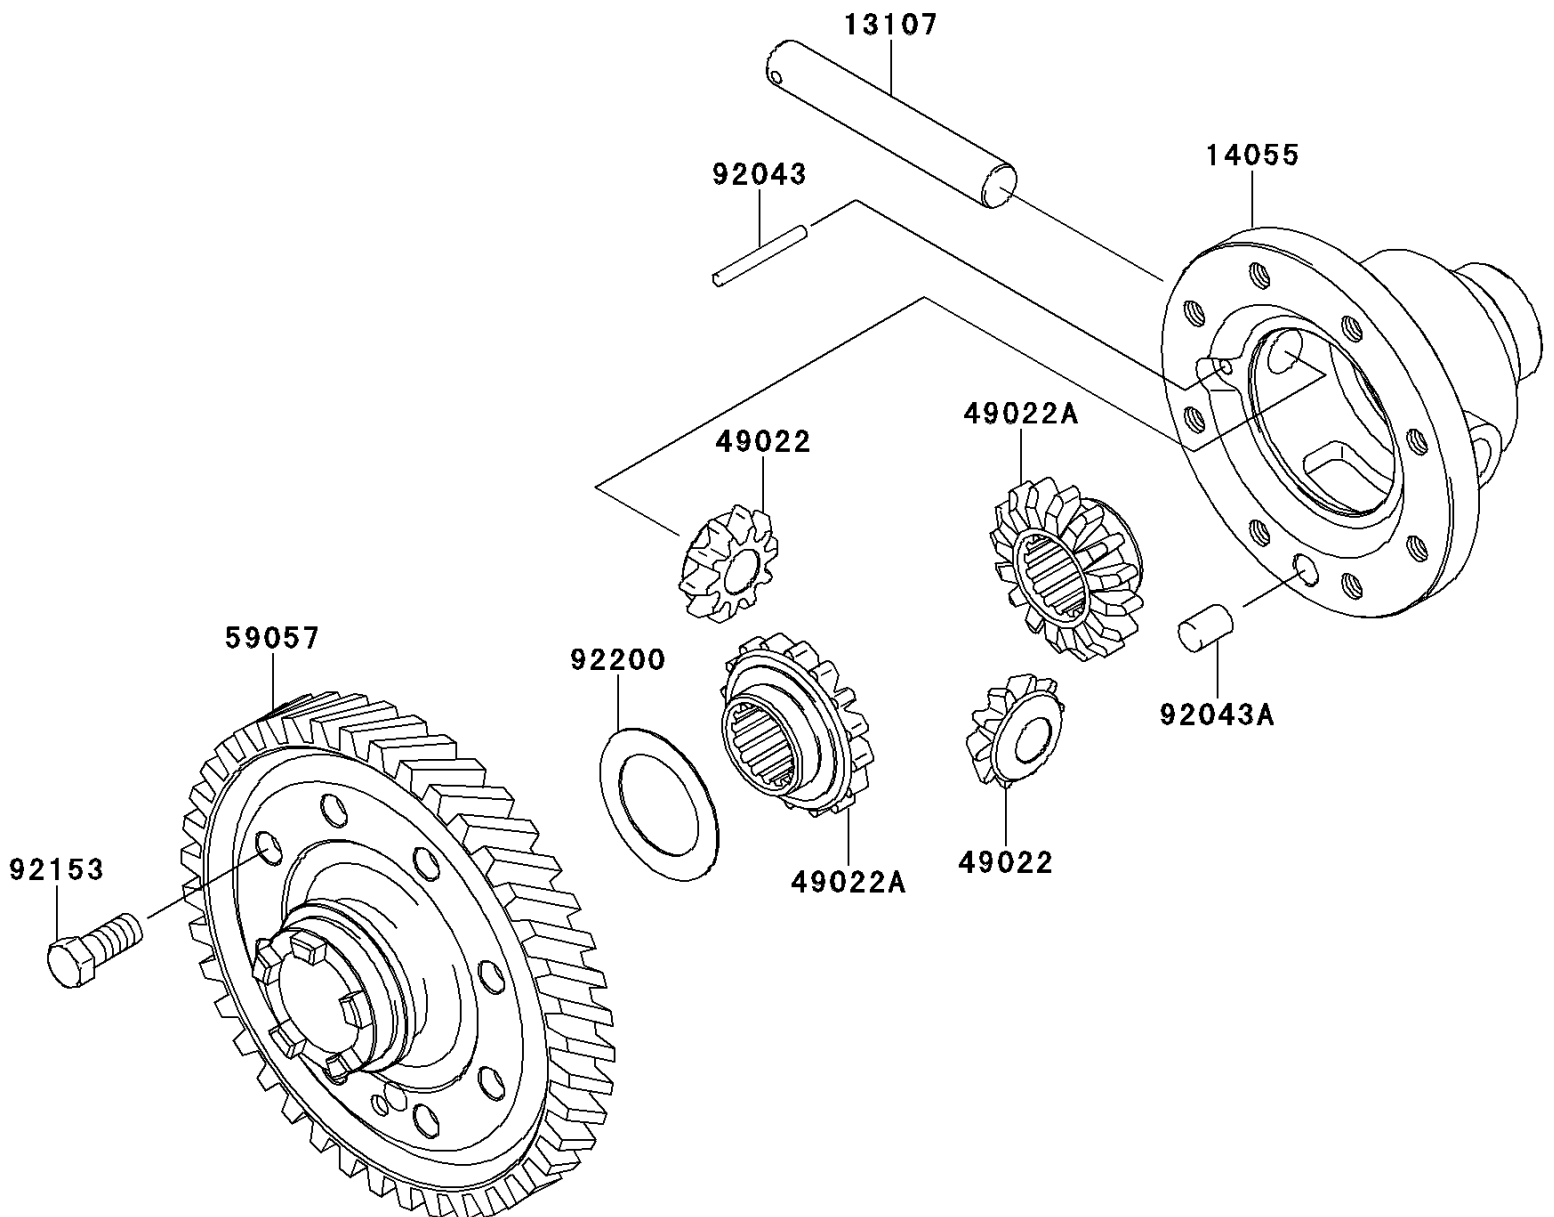

2011 MULE™ 600 PARTS DIAGRAM

Differential

E1451

2011 MULE™ 600 PARTS LIST

Differential

ITEM NAME	PART NUMBER	QUANTITY
SHAFT,DIFF-GEAR CASE (Ref # 13107)	13107-0042	1
CASE-GEAR,DIFF (Ref # 14055)	14055-0016	1
GEAR-BEVEL,10T (Ref # 49022)	49022-0572	1
GEAR-BEVEL,16T (Ref # 49022A)	49022-0573	1
GEAR-HELICAL,64T (Ref # 59057)	59057-0005	1
PIN,4X37.8 (Ref # 92043)	92043-0052	1
PIN,10X14 (Ref # 92043A)	92043-1506	1
BOLT,10X22 (Ref # 92153)	92153-0590	1
WASHER (Ref # 92200)	92200-1077	1