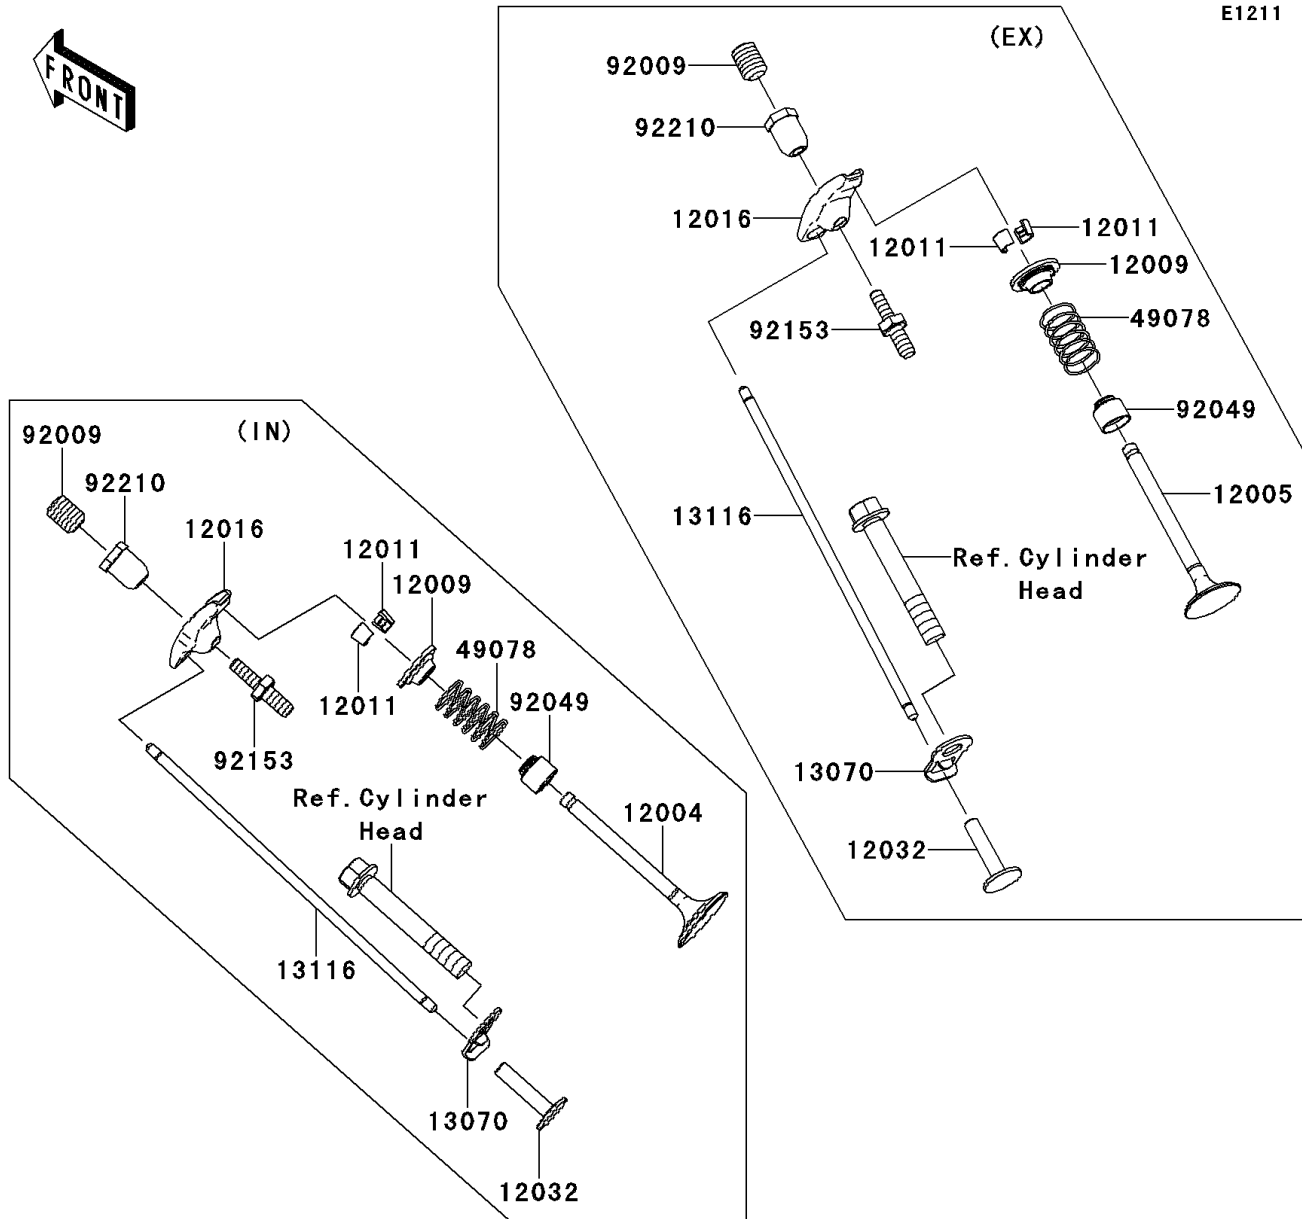

## 2011 MULE™ 600 PARTS DIAGRAM

Valve(s)/Camshaft(s)

E1211

## 2011 MULE™ 600 PARTS LIST

Valve(s)/Camshaft(s)

ITEM NAME	PART NUMBER	QUANTITY
VALVE-INTAKE (Ref # 12004)	12004-7004	1
VALVE-EXHAUST (Ref # 12005)	12005-7013	1
RETAINER-VALVE SPRING (Ref # 12009)	12009-7004	1
COLLET (Ref # 12011)	12011-2052	1
ARM-ROCKER (Ref # 12016)	12016-7007	1
TAPPET (Ref # 12032)	12032-7001	1
GUIDE,ROD-PUSH (Ref # 13070)	13070-7012	1
ROD-PUSH (Ref # 13116)	13116-7004	1
SPRING-ENGINE VALVE (Ref # 49078)	49078-7003	1
CAMSHAFT-COMP (Ref # 49118)	49118-0762	1
SCREW (Ref # 92009)	92009-2341	1
SEAL-OIL,7X15X13 (Ref # 92049)	92049-7020	1
SPRING (Ref # 92145)	92145-7001	1
BOLT (Ref # 92153)	92153-7019	1
NUT,M6 (Ref # 92210)	92210-7033	1