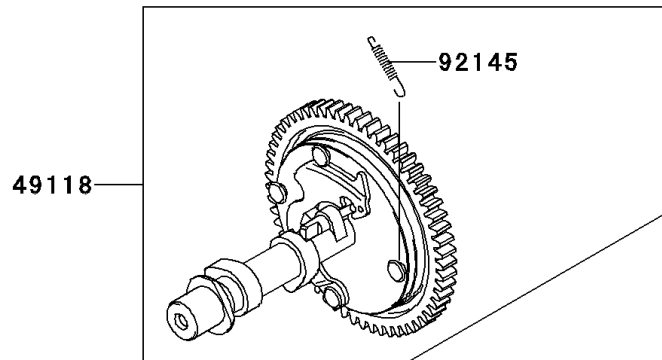

## 2011 MULE™ 600 PARTS DIAGRAM

Valve(s)/Camshaft(s)

E1211

## 2011 MULE™ 600 PARTS LIST

Valve(s)/Camshaft(s)

ITEM NAME	PART NUMBER	QUANTITY
VALVE-INTAKE (Ref # 12004)	12004-7004	1
VALVE-EXHAUST (Ref # 12005)	12005-7013	1
RETAINER-VALVE SPRING (Ref # 12009)	12009-7004	1
COLLET (Ref # 12011)	12011-2052	1
ARM-ROCKER (Ref # 12016)	12016-7007	1
TAPPET (Ref # 12032)	12032-7001	1
GUIDE,ROD-PUSH (Ref # 13070)	13070-7012	1
ROD-PUSH (Ref # 13116)	13116-7004	1
SPRING-ENGINE VALVE (Ref # 49078)	49078-7003	1
CAMSHAFT-COMP (Ref # 49118)	49118-0762	1
SCREW (Ref # 92009)	92009-2341	1
SEAL-OIL,7X15X13 (Ref # 92049)	92049-7020	1
SPRING (Ref # 92145)	92145-7001	1
BOLT (Ref # 92153)	92153-7019	1
NUT,M6 (Ref # 92210)	92210-7033	1