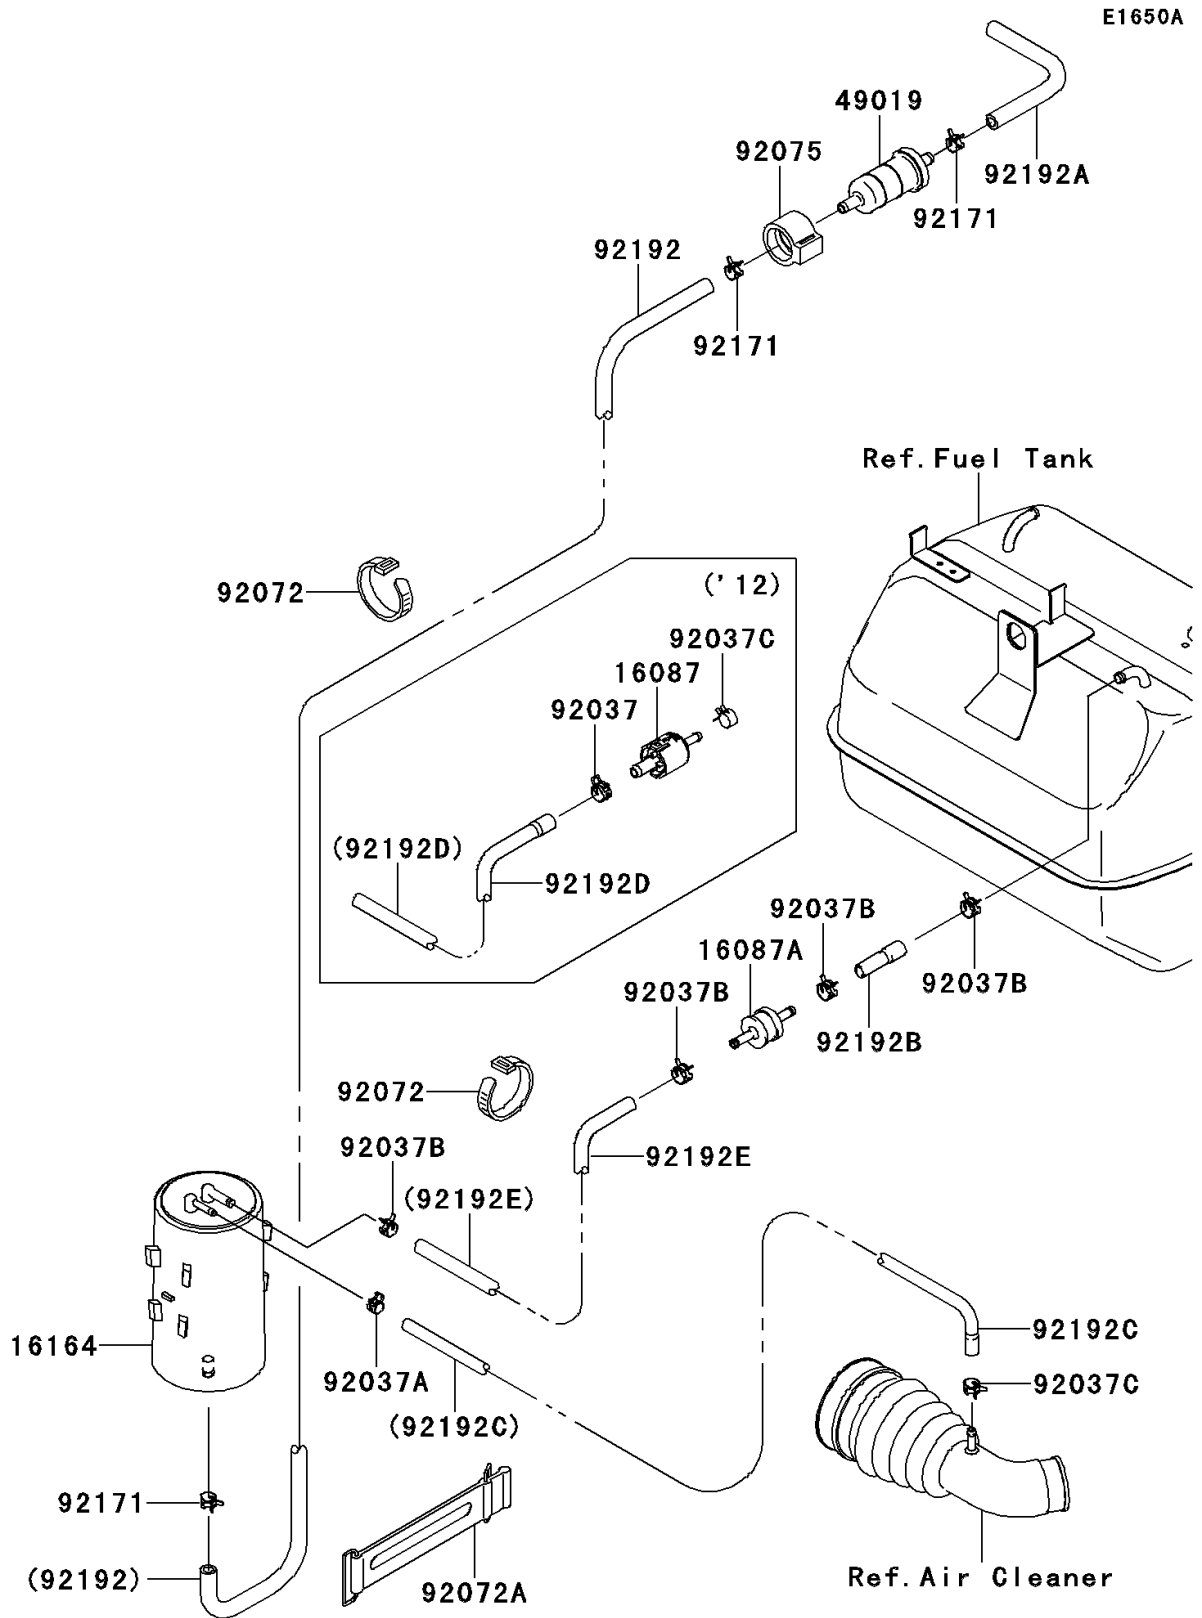

2013 MULE™ 610 4x4

PARTS DIAGRAM

Fuel Evaporative System(ACF-AFF)