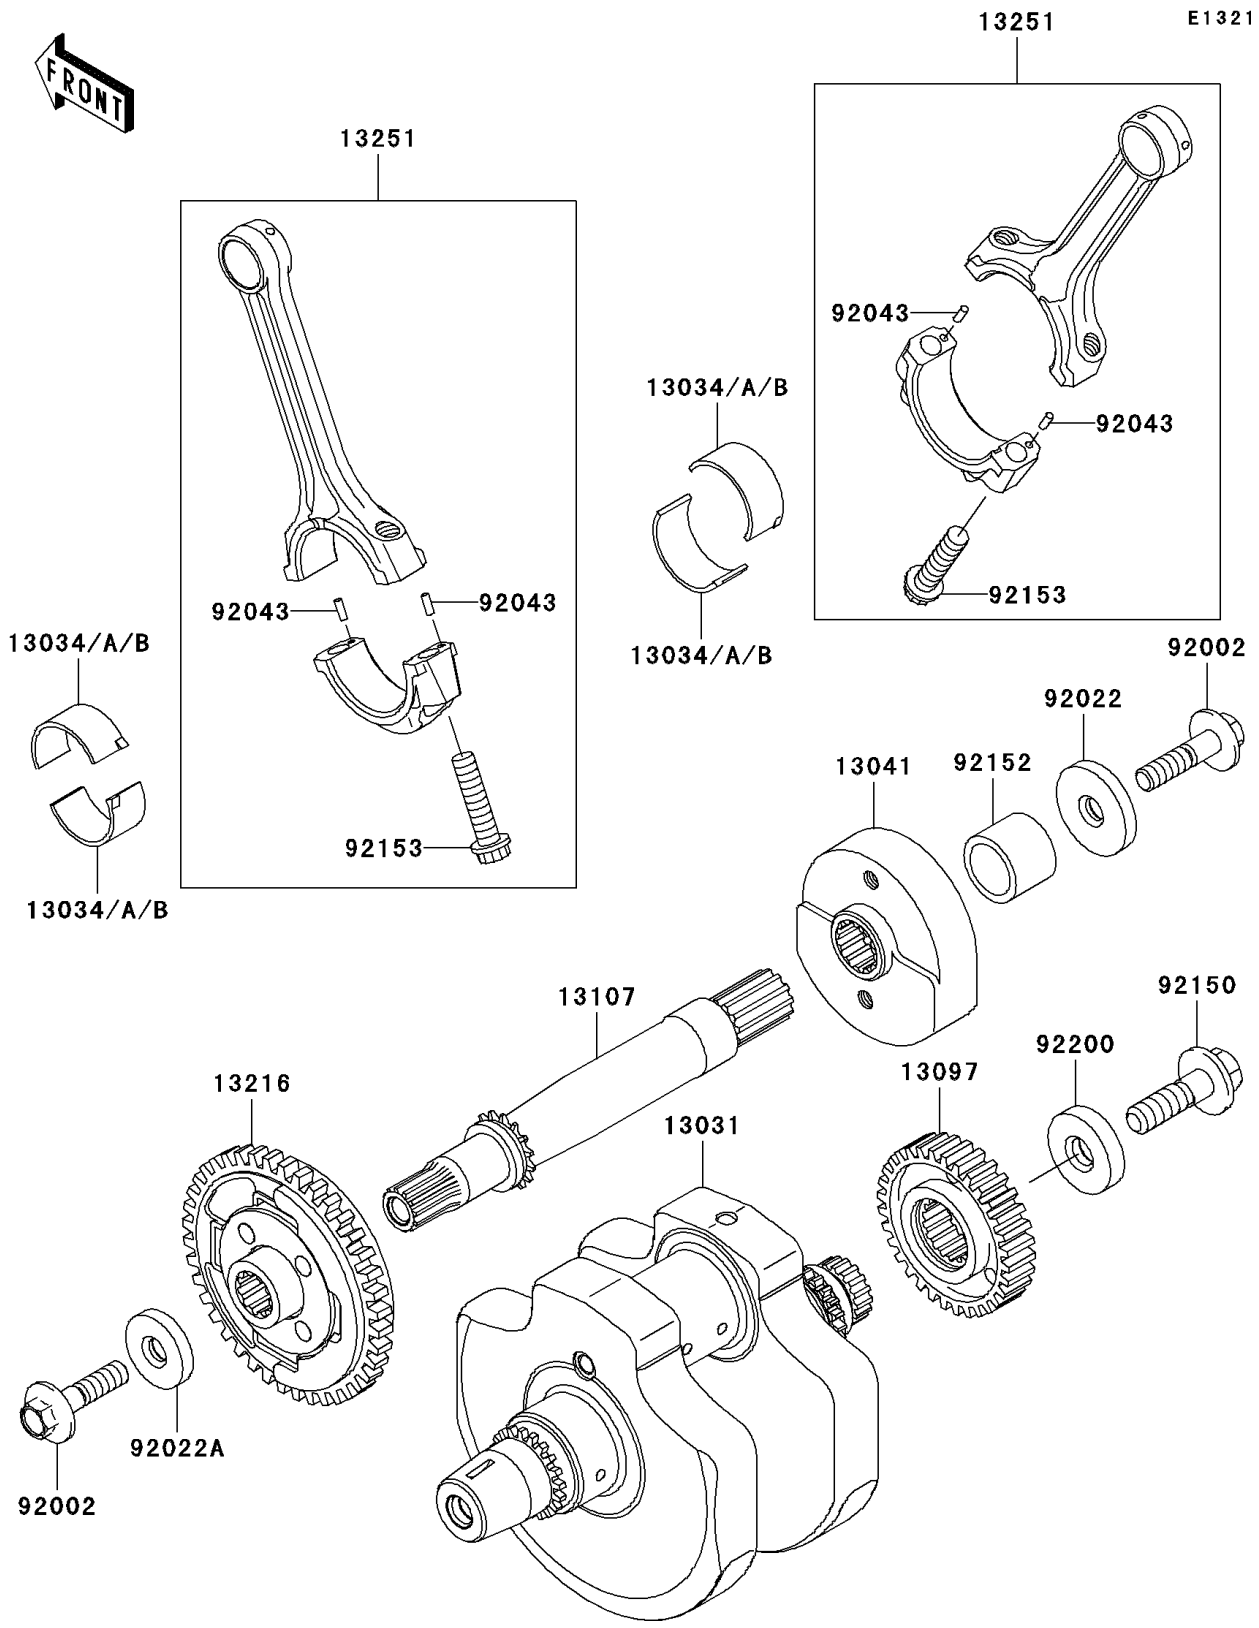

2011 VULCAN® 900 CUSTOM PARTS DIAGRAM

Crankshaft

2011 VULCAN® 900 CUSTOM PARTS LIST

Crankshaft

ITEM NAME	PART NUMBER	QUANTITY
CRANKSHAFT-COMP (Ref # 13031)	13031-0058	1
METAL,CONNECTING ROD,BLUE (Ref # 13034)	13034-1057	AR
METAL,CONNECTING ROD,BLACK (Ref # 13034A)	13034-1058	AR
METAL,CONNECTING ROD,BROWN (Ref # 13034B)	13034-1059	AR
BALANCER,RH (Ref # 13041)	13041-0009	1
GEAR-PRIMARY SPUR,38T (Ref # 13097)	13097-0050	1
SHAFT,BALANCER (Ref # 13107)	13107-0115	1
GEAR-COMP,BALANCER,LH (Ref # 13216)	13216-0016	1
ROD-ASSY-CONNECTING,J (Ref # 13251)	13251-0016-JJ	AR
BOLT,FLANGED,10X40 (Ref # 92002)	92002-1296	2
WASHER,10X40X6 (Ref # 92022)	92022-1905	1
WASHER,10X33X6 (Ref # 92022A)	92022-1906	1
PIN,3X8.5 (Ref # 92043)	92043-0033	4
BOLT,12X40 (Ref # 92150)	92150-1717	1
COLLAR,23X30X23 (Ref # 92152)	92152-0358	1
BOLT,CON-ROD,9X38 (Ref # 92153)	92153-1330	4
WASHER,12X36X8 (Ref # 92200)	92200-1249	1