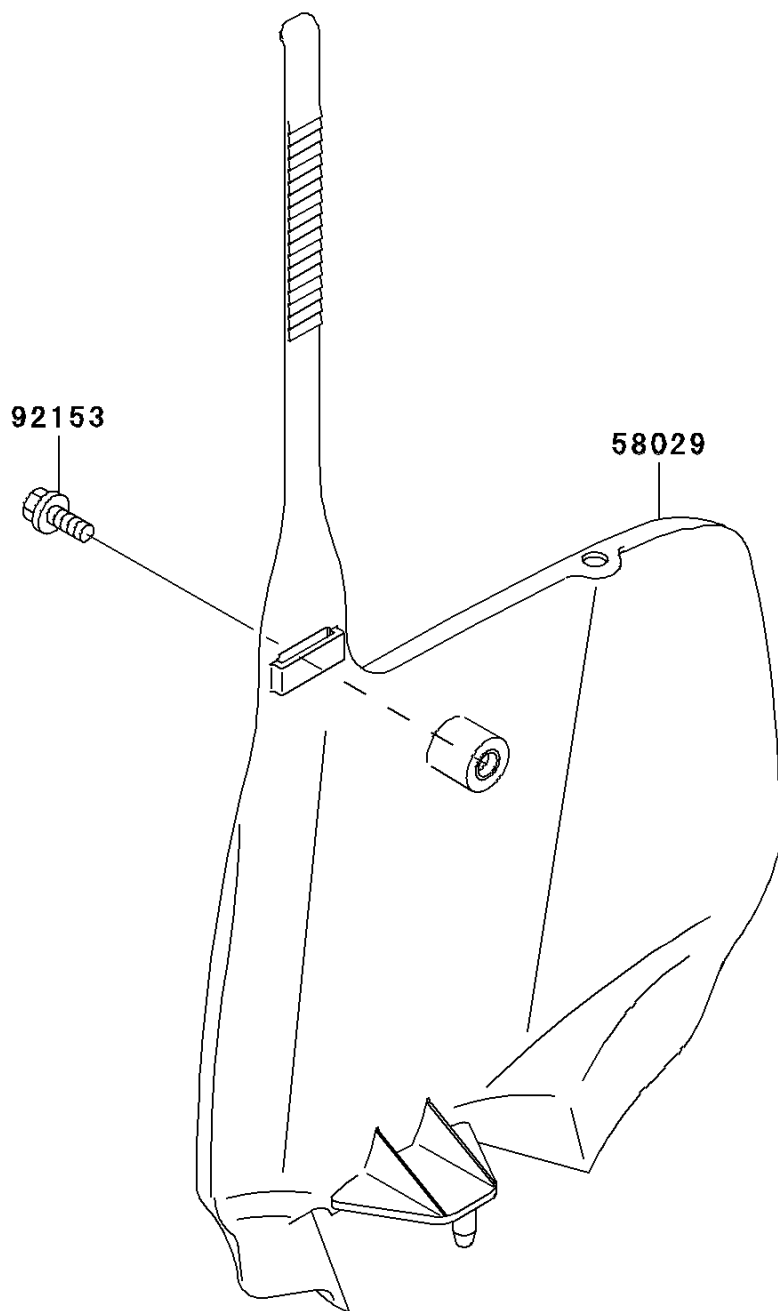

2009 KX85 PARTS DIAGRAM

Accessory

F2910

WOD

2009 KX85 PARTS LIST

Accessory

ITEM NAME	PART NUMBER	QUANTITY
PLATE-NUMBER,S.WHITE (Ref # 58029)	58029-1082-266	1
BOLT,FLANGED,6X14 (Ref # 92153)	92153-0936	1