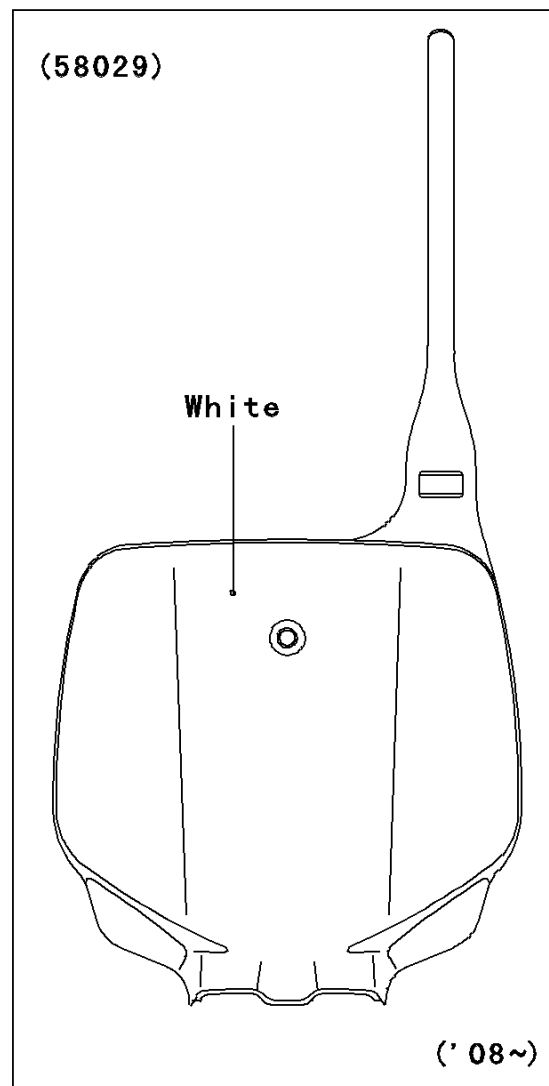

2009 KX85 PARTS DIAGRAM

Accessory

F2910

WOD

2009 KX85 PARTS LIST

Accessory

ITEM NAME	PART NUMBER	QUANTITY
PLATE-NUMBER,S.WHITE (Ref # 58029)	58029-1082-266	1
BOLT,FLANGED,6X14 (Ref # 92153)	92153-0936	1