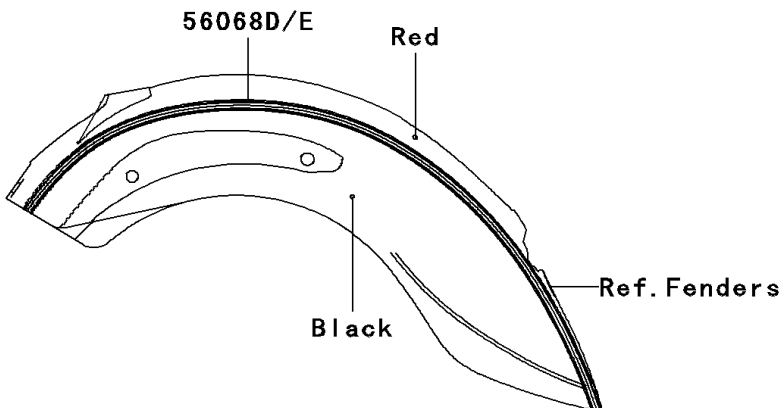

# 2008 Vulcan® 900 Classic LT PARTS DIAGRAM

Decals(Red/Black)(D8F)

F2861D

## 2008 Vulcan® 900 Classic LT PARTS LIST

Decals(Red/Black)(D8F)

ITEM NAME	PART NUMBER	QUANTITY
MARK,FUEL TANK,LH (Ref # 56052)	56052-0810	1
MARK,FUEL TANK,RH (Ref # 56052A)	56052-0811	1
MARK,SIDE COVER,RH,KAWASAKI (Ref # 56052B)	56052-0812	1
MARK,PLATE (Ref # 56052C)	56052-0851	1
MARK,BACKREST (Ref # 56052D)	56052-0852	1
PATTERN,FUEL TANK,LH (Ref # 56068)	56068-0268	1
PATTERN,FUEL TANK,RH (Ref # 56068A)	56068-0269	1
PATTERN,FR FENDER,LH (Ref # 56068B)	56068-0270	1
PATTERN,FR FENDER,RH (Ref # 56068C)	56068-0271	1
PATTERN,RR FENDER,LH (Ref # 56068D)	56068-0272	1
PATTERN,RR FENDER,RH (Ref # 56068E)	56068-0273	1