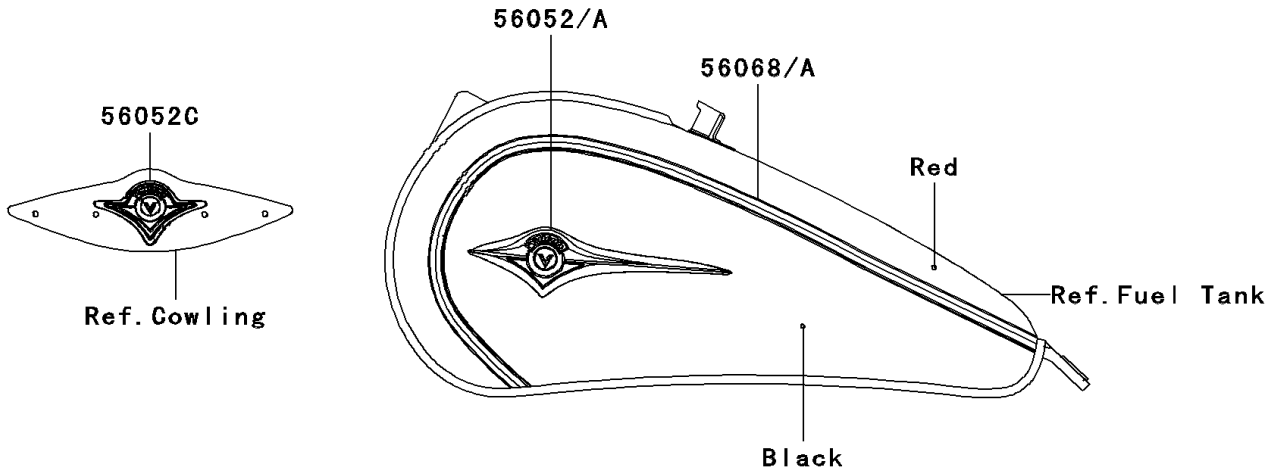

2008 Vulcan® 900 Classic LT PARTS DIAGRAM

Decals(Red/Black)(D8F)

F2861D

2008 Vulcan® 900 Classic LT PARTS LIST

Decals(Red/Black)(D8F)

ITEM NAME	PART NUMBER	QUANTITY
MARK,FUEL TANK,LH (Ref # 56052)	56052-0810	1
MARK,FUEL TANK,RH (Ref # 56052A)	56052-0811	1
MARK,SIDE COVER,RH,KAWASAKI (Ref # 56052B)	56052-0812	1
MARK,PLATE (Ref # 56052C)	56052-0851	1
MARK,BACKREST (Ref # 56052D)	56052-0852	1
PATTERN,FUEL TANK,LH (Ref # 56068)	56068-0268	1
PATTERN,FUEL TANK,RH (Ref # 56068A)	56068-0269	1
PATTERN,FR FENDER,LH (Ref # 56068B)	56068-0270	1
PATTERN,FR FENDER,RH (Ref # 56068C)	56068-0271	1
PATTERN,RR FENDER,LH (Ref # 56068D)	56068-0272	1
PATTERN,RR FENDER,RH (Ref # 56068E)	56068-0273	1