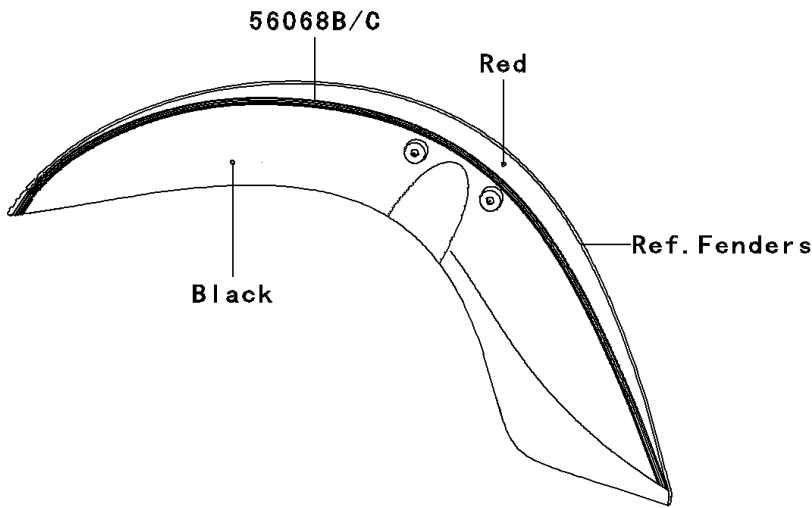

# 2008 Vulcan® 900 Classic LT PARTS DIAGRAM

Decals(Red/Black)(D8F)

F2861D

## 2008 Vulcan® 900 Classic LT PARTS LIST

Decals(Red/Black)(D8F)

ITEM NAME	PART NUMBER	QUANTITY
MARK,FUEL TANK,LH (Ref # 56052)	56052-0810	1
MARK,FUEL TANK,RH (Ref # 56052A)	56052-0811	1
MARK,SIDE COVER,RH,KAWASAKI (Ref # 56052B)	56052-0812	1
MARK,PLATE (Ref # 56052C)	56052-0851	1
MARK,BACKREST (Ref # 56052D)	56052-0852	1
PATTERN,FUEL TANK,LH (Ref # 56068)	56068-0268	1
PATTERN,FUEL TANK,RH (Ref # 56068A)	56068-0269	1
PATTERN,FR FENDER,LH (Ref # 56068B)	56068-0270	1
PATTERN,FR FENDER,RH (Ref # 56068C)	56068-0271	1
PATTERN,RR FENDER,LH (Ref # 56068D)	56068-0272	1
PATTERN,RR FENDER,RH (Ref # 56068E)	56068-0273	1