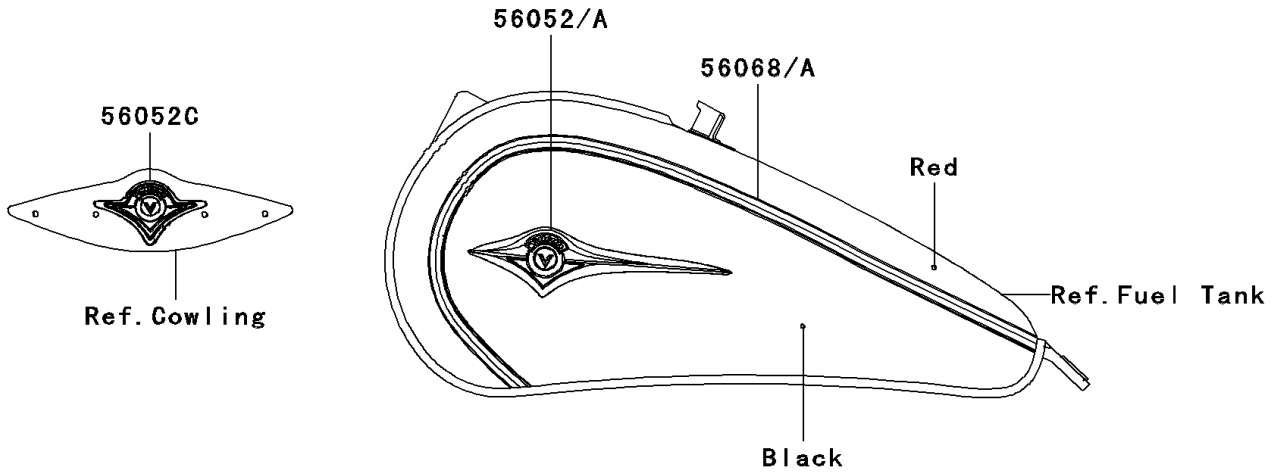

# 2008 Vulcan® 900 Classic LT PARTS DIAGRAM

Decals(Red/Black)(D8F)

F2861D

## 2008 Vulcan® 900 Classic LT PARTS LIST

Decals(Red/Black)(D8F)

ITEM NAME	PART NUMBER	QUANTITY
MARK,FUEL TANK,LH (Ref # 56052)	56052-0810	1
MARK,FUEL TANK,RH (Ref # 56052A)	56052-0811	1
MARK,SIDE COVER,RH,KAWASAKI (Ref # 56052B)	56052-0812	1
MARK,PLATE (Ref # 56052C)	56052-0851	1
MARK,BACKREST (Ref # 56052D)	56052-0852	1
PATTERN,FUEL TANK,LH (Ref # 56068)	56068-0268	1
PATTERN,FUEL TANK,RH (Ref # 56068A)	56068-0269	1
PATTERN,FR FENDER,LH (Ref # 56068B)	56068-0270	1
PATTERN,FR FENDER,RH (Ref # 56068C)	56068-0271	1
PATTERN,RR FENDER,LH (Ref # 56068D)	56068-0272	1
PATTERN,RR FENDER,RH (Ref # 56068E)	56068-0273	1