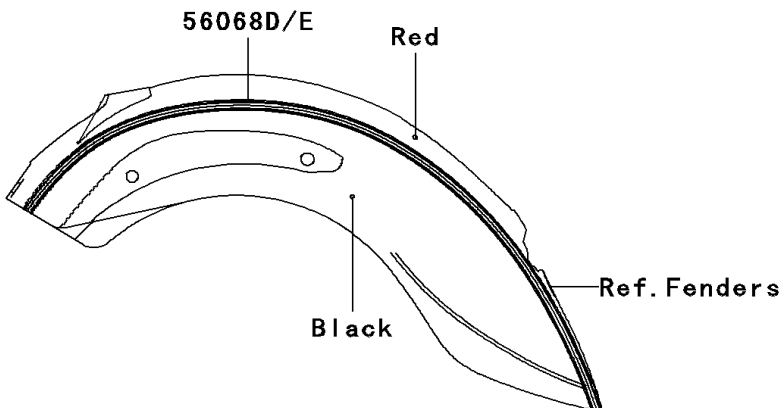

2008 Vulcan® 900 Classic LT PARTS DIAGRAM

Decals(Red/Black)(D8F)

F2861D

2008 Vulcan® 900 Classic LT PARTS LIST

Decals(Red/Black)(D8F)

ITEM NAME	PART NUMBER	QUANTITY
MARK,FUEL TANK,LH (Ref # 56052)	56052-0810	1
MARK,FUEL TANK,RH (Ref # 56052A)	56052-0811	1
MARK,SIDE COVER,RH,KAWASAKI (Ref # 56052B)	56052-0812	1
MARK,PLATE (Ref # 56052C)	56052-0851	1
MARK,BACKREST (Ref # 56052D)	56052-0852	1
PATTERN,FUEL TANK,LH (Ref # 56068)	56068-0268	1
PATTERN,FUEL TANK,RH (Ref # 56068A)	56068-0269	1
PATTERN,FR FENDER,LH (Ref # 56068B)	56068-0270	1
PATTERN,FR FENDER,RH (Ref # 56068C)	56068-0271	1
PATTERN,RR FENDER,LH (Ref # 56068D)	56068-0272	1
PATTERN,RR FENDER,RH (Ref # 56068E)	56068-0273	1