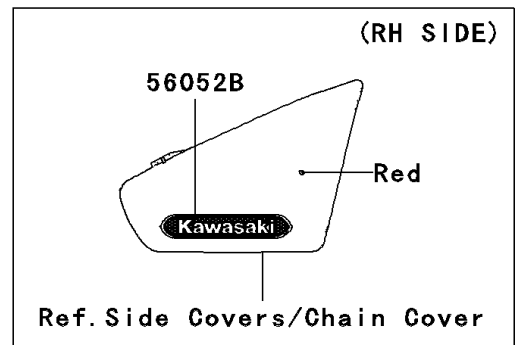

2008 Vulcan® 900 Classic LT PARTS DIAGRAM

Decals(Red/Black)(D8F)

F2861D

2008 Vulcan® 900 Classic LT PARTS LIST

Decals(Red/Black)(D8F)

ITEM NAME	PART NUMBER	QUANTITY
MARK,FUEL TANK,LH (Ref # 56052)	56052-0810	1
MARK,FUEL TANK,RH (Ref # 56052A)	56052-0811	1
MARK,SIDE COVER,RH,KAWASAKI (Ref # 56052B)	56052-0812	1
MARK,PLATE (Ref # 56052C)	56052-0851	1
MARK,BACKREST (Ref # 56052D)	56052-0852	1
PATTERN,FUEL TANK,LH (Ref # 56068)	56068-0268	1
PATTERN,FUEL TANK,RH (Ref # 56068A)	56068-0269	1
PATTERN,FR FENDER,LH (Ref # 56068B)	56068-0270	1
PATTERN,FR FENDER,RH (Ref # 56068C)	56068-0271	1
PATTERN,RR FENDER,LH (Ref # 56068D)	56068-0272	1
PATTERN,RR FENDER,RH (Ref # 56068E)	56068-0273	1