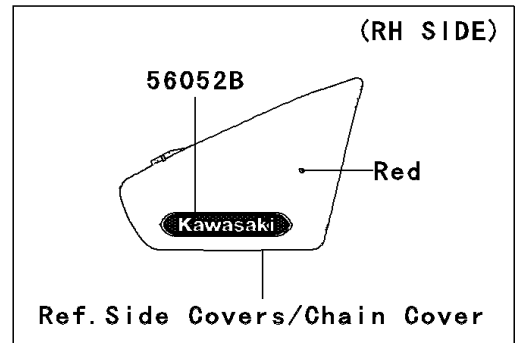

# 2008 Vulcan® 900 Classic LT PARTS DIAGRAM

Decals(Red/Black)(D8F)

F2861D

## 2008 Vulcan® 900 Classic LT PARTS LIST

Decals(Red/Black)(D8F)

ITEM NAME	PART NUMBER	QUANTITY
MARK,FUEL TANK,LH (Ref # 56052)	56052-0810	1
MARK,FUEL TANK,RH (Ref # 56052A)	56052-0811	1
MARK,SIDE COVER,RH,KAWASAKI (Ref # 56052B)	56052-0812	1
MARK,PLATE (Ref # 56052C)	56052-0851	1
MARK,BACKREST (Ref # 56052D)	56052-0852	1
PATTERN,FUEL TANK,LH (Ref # 56068)	56068-0268	1
PATTERN,FUEL TANK,RH (Ref # 56068A)	56068-0269	1
PATTERN,FR FENDER,LH (Ref # 56068B)	56068-0270	1
PATTERN,FR FENDER,RH (Ref # 56068C)	56068-0271	1
PATTERN,RR FENDER,LH (Ref # 56068D)	56068-0272	1
PATTERN,RR FENDER,RH (Ref # 56068E)	56068-0273	1