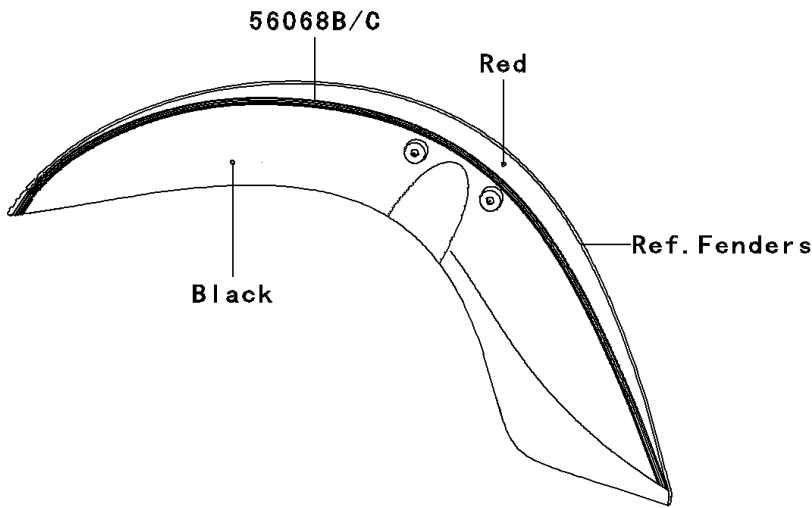

2008 Vulcan® 900 Classic LT PARTS DIAGRAM

Decals(Red/Black)(D8F)

F2861D

2008 Vulcan® 900 Classic LT PARTS LIST

Decals(Red/Black)(D8F)

ITEM NAME	PART NUMBER	QUANTITY
MARK,FUEL TANK,LH (Ref # 56052)	56052-0810	1
MARK,FUEL TANK,RH (Ref # 56052A)	56052-0811	1
MARK,SIDE COVER,RH,KAWASAKI (Ref # 56052B)	56052-0812	1
MARK,PLATE (Ref # 56052C)	56052-0851	1
MARK,BACKREST (Ref # 56052D)	56052-0852	1
PATTERN,FUEL TANK,LH (Ref # 56068)	56068-0268	1
PATTERN,FUEL TANK,RH (Ref # 56068A)	56068-0269	1
PATTERN,FR FENDER,LH (Ref # 56068B)	56068-0270	1
PATTERN,FR FENDER,RH (Ref # 56068C)	56068-0271	1
PATTERN,RR FENDER,LH (Ref # 56068D)	56068-0272	1
PATTERN,RR FENDER,RH (Ref # 56068E)	56068-0273	1