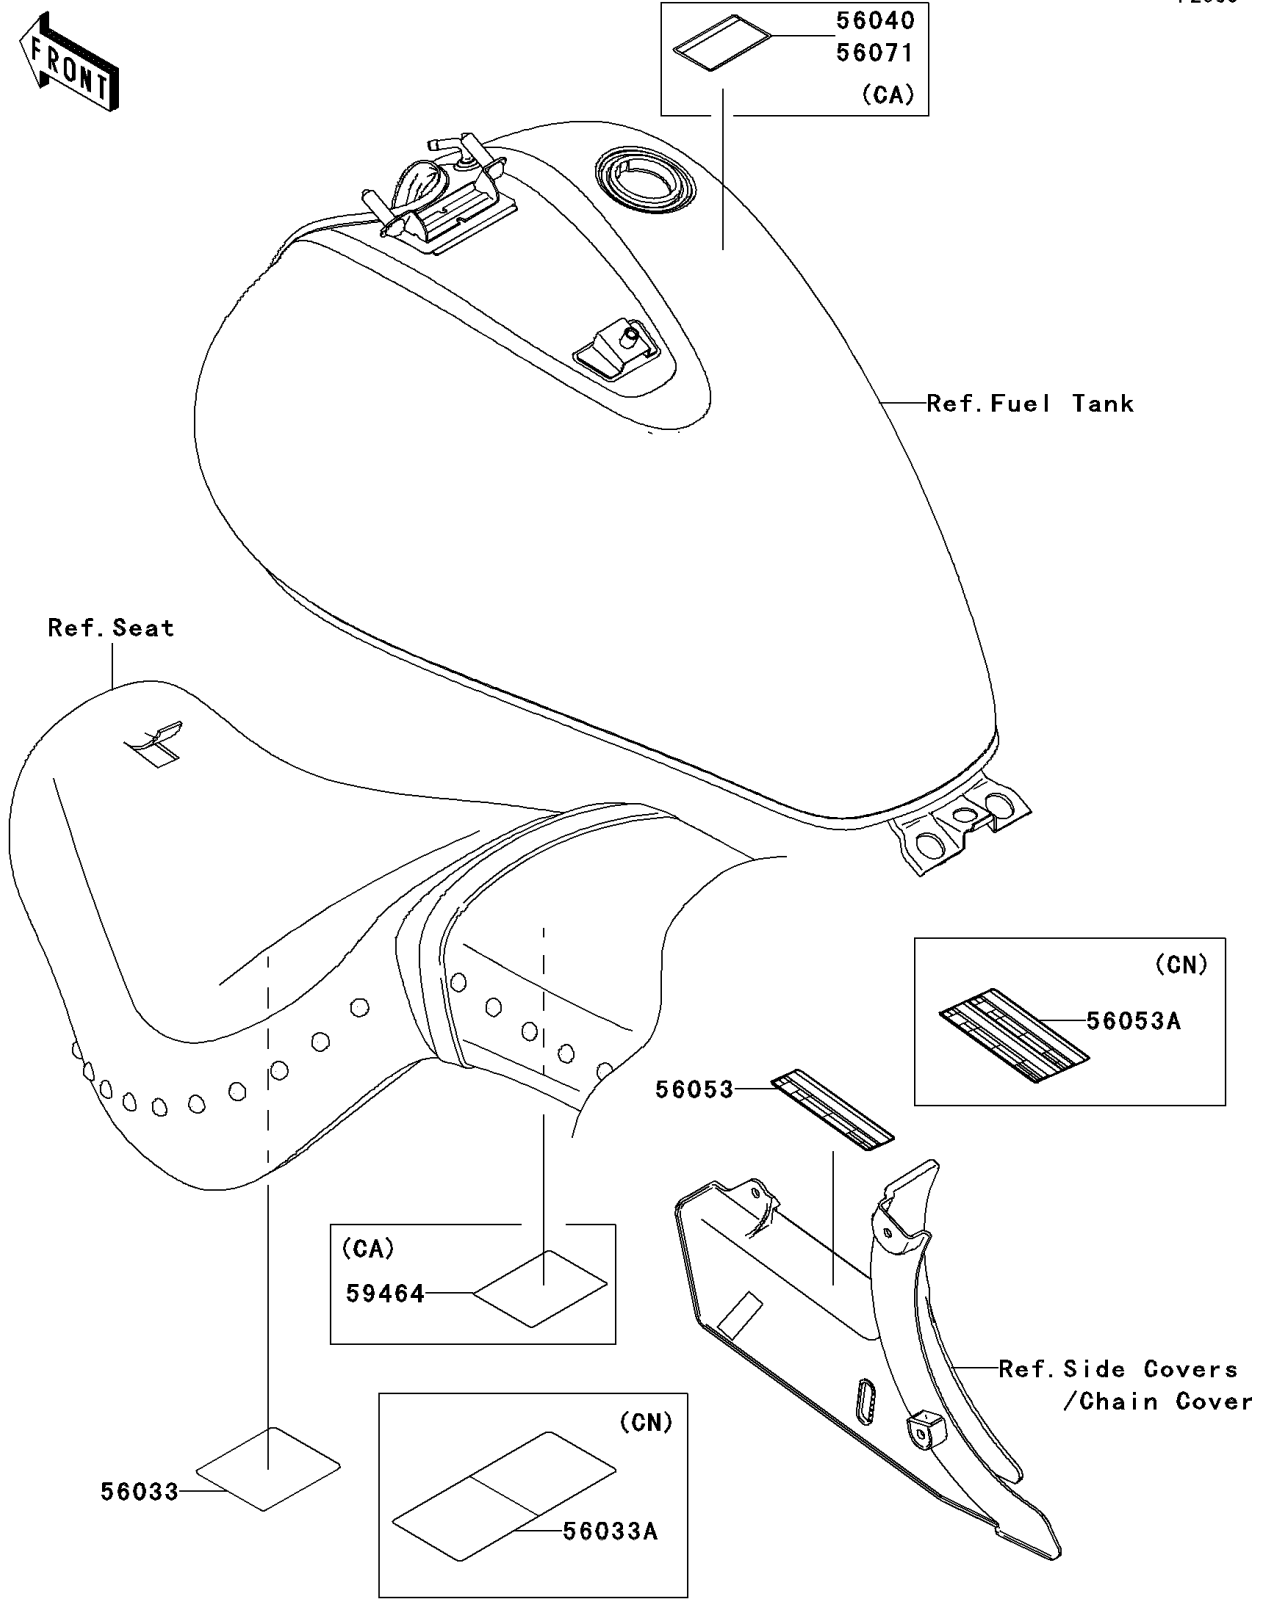

2008 Vulcan® 900 Classic LT PARTS DIAGRAM

Labels

F2860

2008 Vulcan® 900 Classic LT PARTS LIST

Labels

ITEM NAME	PART NUMBER	QUANTITY
LABEL-MANUAL,DAILY SAFETY (Ref # 56033)	56033-0140	1
LABEL-MANUAL,DAILY SAFETY (Ref # 56033A)	56033-0141	1
LABEL-WARNING,EVAPO (Ref # 56040)	56040-1121	1
LABEL-SPECIFICATION,TIRE&LOAD (Ref # 56053)	56053-0176	1
LABEL-SPECIFICATION,TIRE&LOAD (Ref # 56053A)	56053-0177	1
LABEL-CERTIFICATION,EVAPO ROUT (Ref # 59464)	59464-0684	1