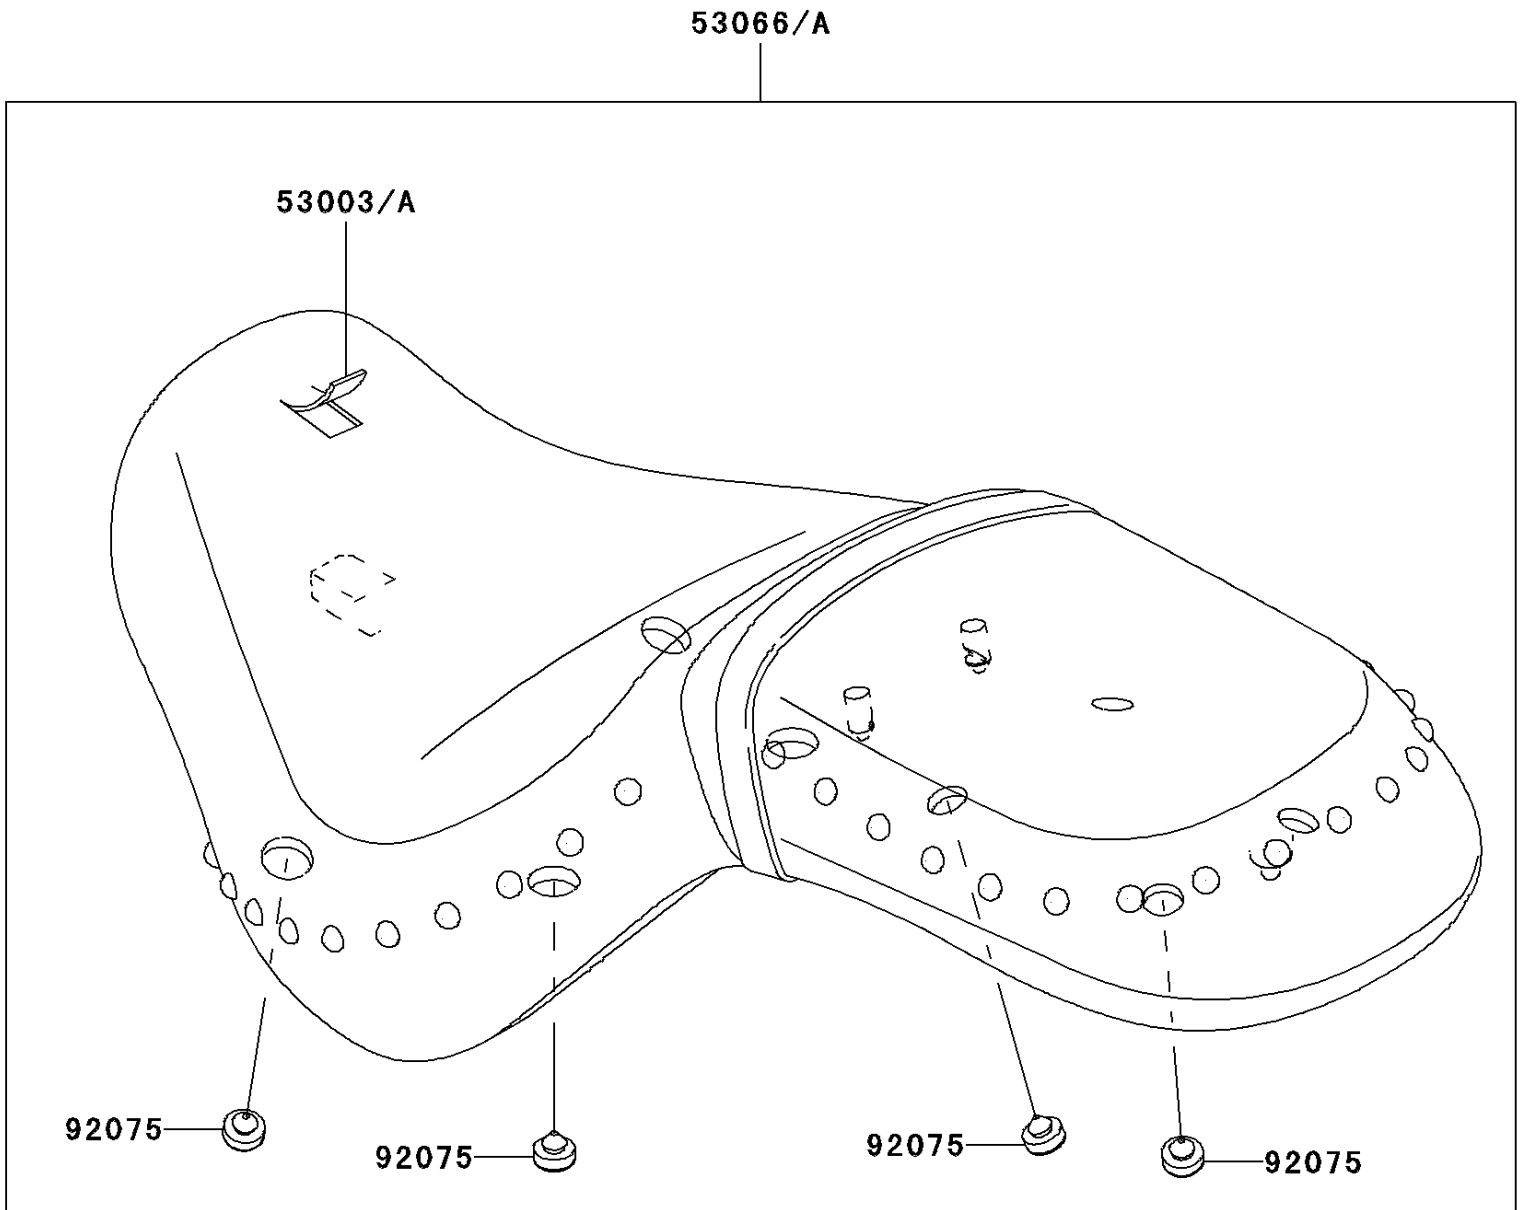

2008 Vulcan® 900 Classic LT PARTS DIAGRAM

Seat

F2510

2008 Vulcan® 900 Classic LT PARTS LIST

Seat

ITEM NAME	PART NUMBER	QUANTITY
LEATHER,SEAT,BLACK (Ref # 53003)	53003-0085-MA	1
SEAT-ASSY,DUAL,W/BAND,BLACK (Ref # 53066)	53066-0159-MA	1
DAMPER (Ref # 92075)	92075-1927	8