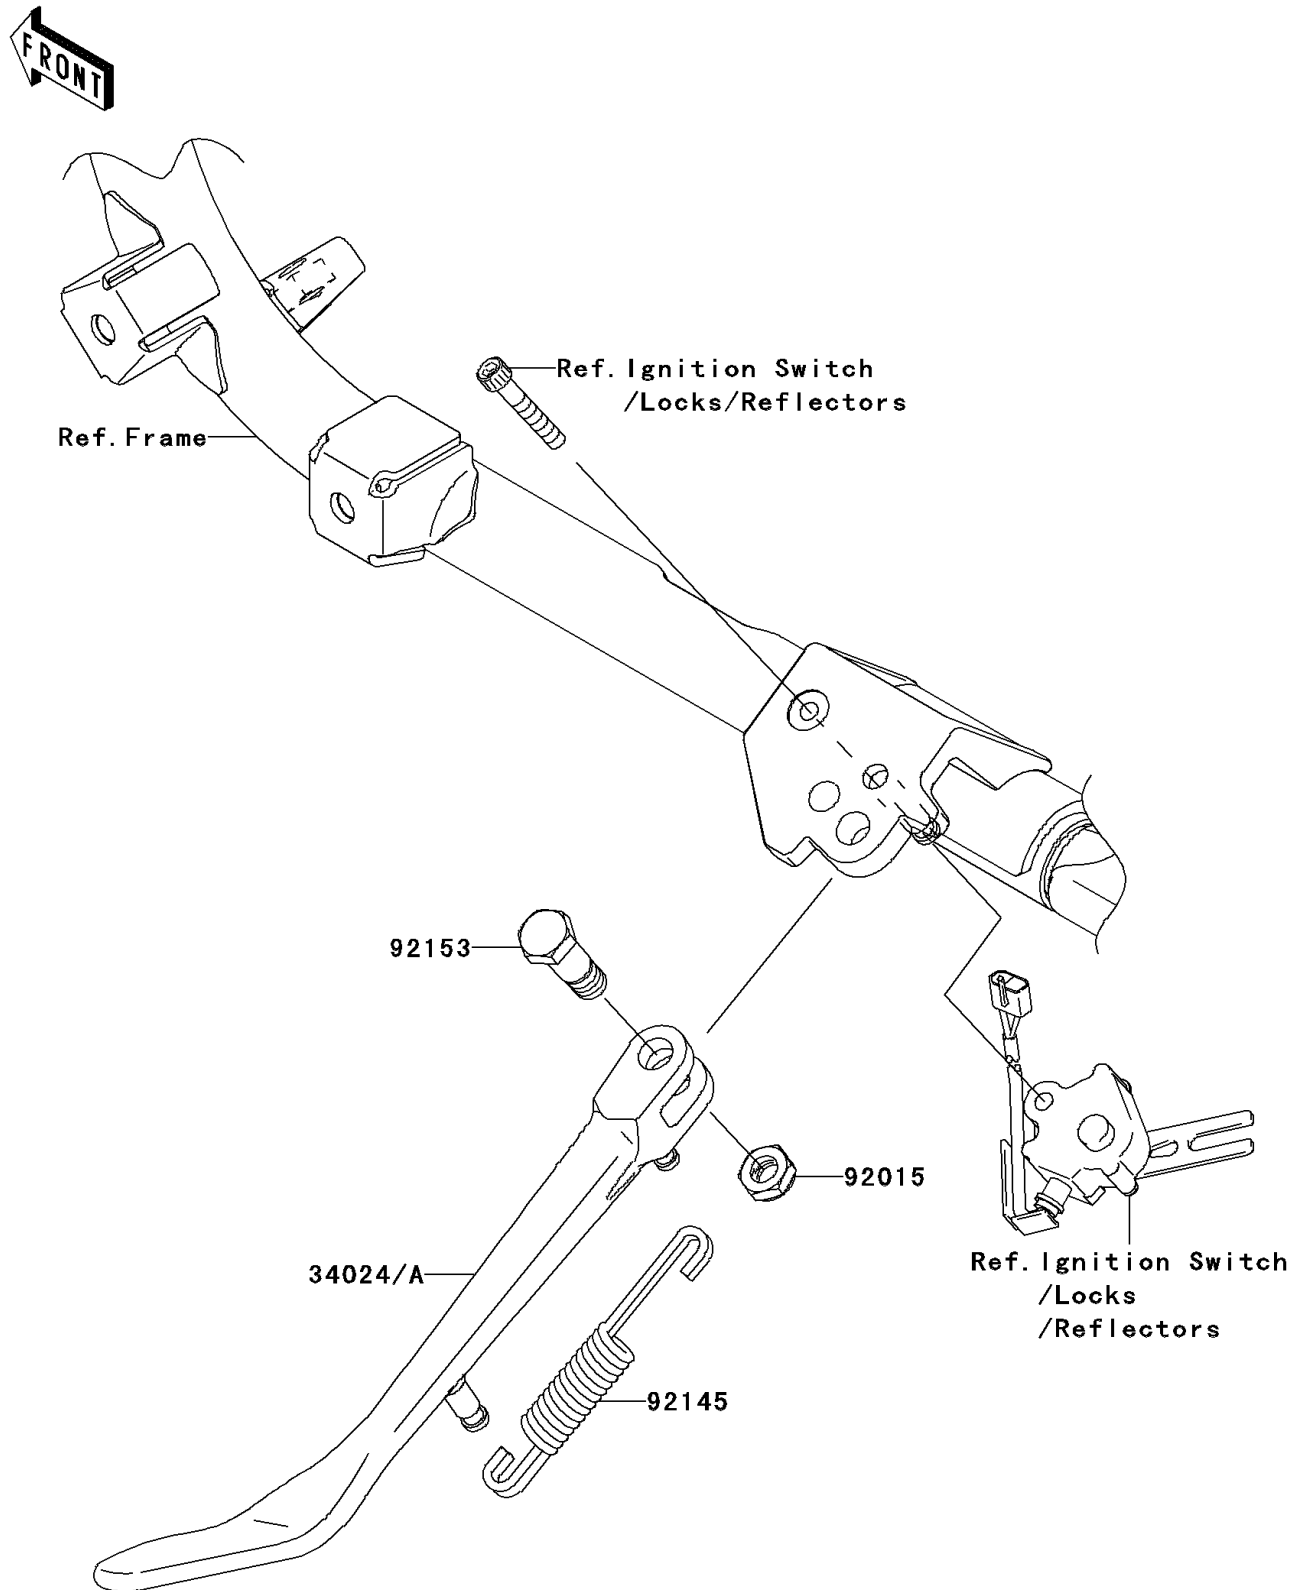

2009 Vulcan® 900 Classic LT

PARTS DIAGRAM

Stand(s)

F2190

2009 Vulcan[®] 900 Classic LT

PARTS LIST

Stand(s)

ITEM NAME	PART NUMBER	QUANTITY
STAND-SIDE (Ref # 34024)	34024-0014	1
NUT,LOCK,10MM,BLACK (Ref # 92015)	92015-1188	1
SPRING,SIDE STAND (Ref # 92145)	92145-0083	1
BOLT,SIDE STAND,10MM (Ref # 92153)	92153-1416	1