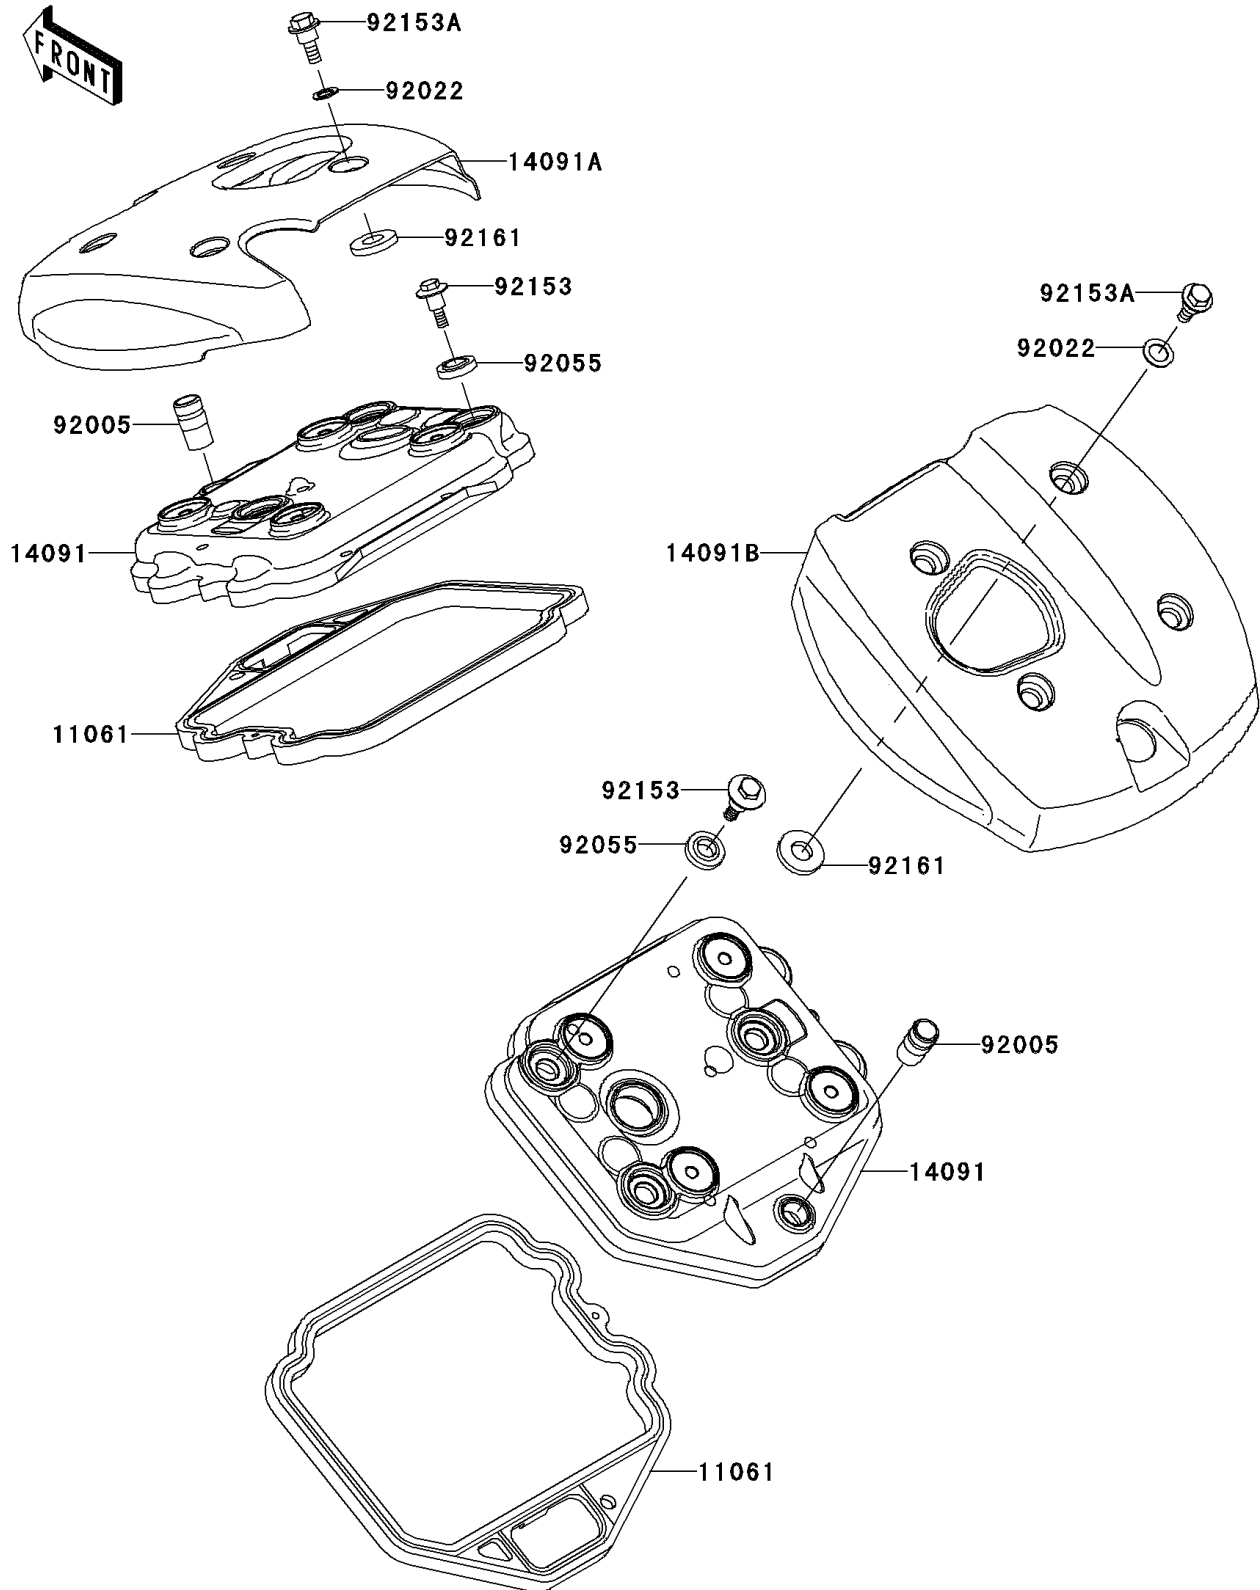

2008 Vulcan® 900 Classic LT PARTS DIAGRAM

Cylinder Head Cover

E1112

2008 Vulcan® 900 Classic LT PARTS LIST

Cylinder Head Cover

ITEM NAME	PART NUMBER	QUANTITY
GASKET,HEAD COVER (Ref # 11061)	11061-0261	2
COVER,HEAD (Ref # 14091)	14091-0506	2
COVER,TOP,FR (Ref # 14091A)	14091-0507	1
COVER,TOP,RR (Ref # 14091B)	14091-0508	1
FITTING (Ref # 92005)	92005-0052	2
WASHER,10.2X16X1 (Ref # 92022)	92022-1829	8
RING-O,HEAD COVER BOLT (Ref # 92055)	92055-1352	6
BOLT,HEAD COVER (Ref # 92153)	92153-0793	6
BOLT,FLANGED,6X19 (Ref # 92153A)	92153-1400	8
DAMPER (Ref # 92161)	92161-0366	8