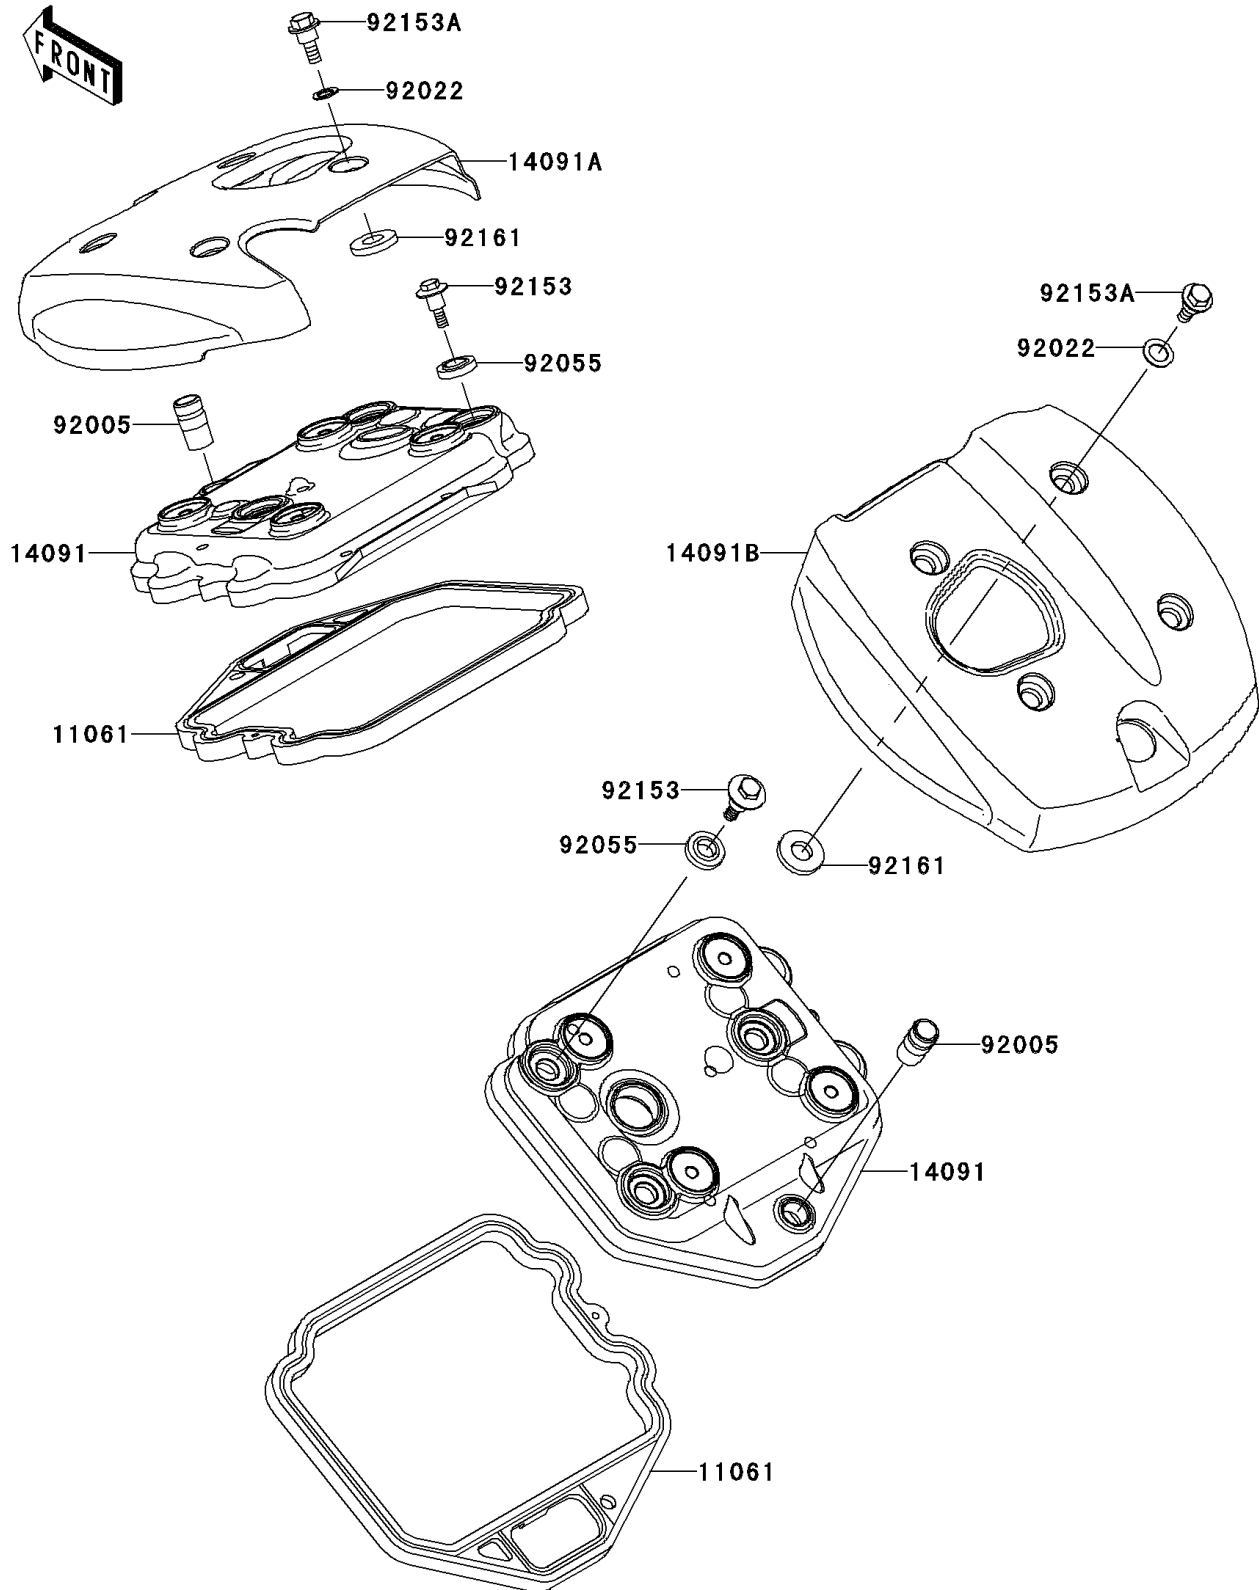

2008 Vulcan® 900 Classic LT PARTS DIAGRAM

Cylinder Head Cover

E1112

2008 Vulcan® 900 Classic LT PARTS LIST

Cylinder Head Cover

ITEM NAME	PART NUMBER	QUANTITY
GASKET,HEAD COVER (Ref # 11061)	11061-0261	2
COVER,HEAD (Ref # 14091)	14091-0506	2
COVER,TOP,FR (Ref # 14091A)	14091-0507	1
COVER,TOP,RR (Ref # 14091B)	14091-0508	1
FITTING (Ref # 92005)	92005-0052	2
WASHER,10.2X16X1 (Ref # 92022)	92022-1829	8
RING-O,HEAD COVER BOLT (Ref # 92055)	92055-1352	6
BOLT,HEAD COVER (Ref # 92153)	92153-0793	6
BOLT,FLANGED,6X19 (Ref # 92153A)	92153-1400	8
DAMPER (Ref # 92161)	92161-0366	8