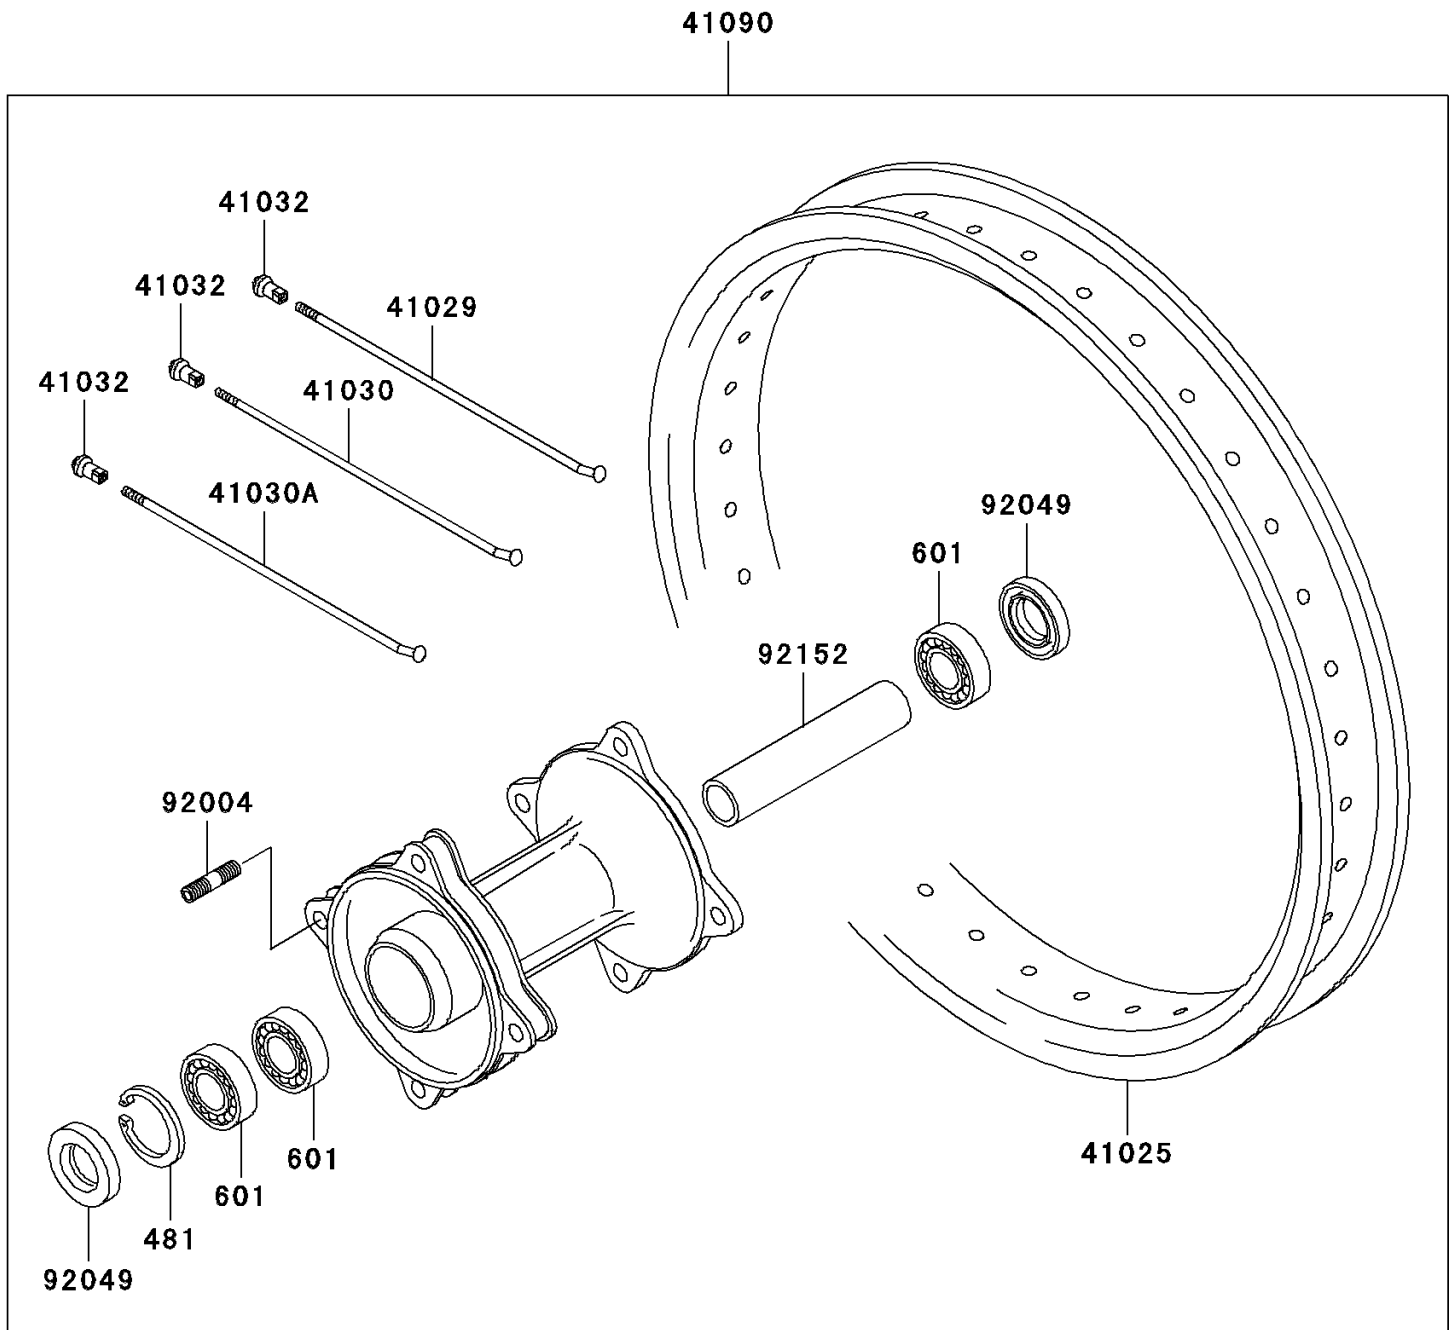

2007 KX85 PARTS DIAGRAM

Optional Parts

F2890

2007 KX85 PARTS LIST

Optional Parts

ITEM NAME	PART NUMBER	QUANTITY
CIRCLIP-TYPE-C,35MM (Ref # 481)	481J3500	1
BEARING-BALL (Ref # 601)	601B6202UU	3
RIM,RR,1.60X15 (Ref # 41025)	41025-0001	1
SPOKE-INNER,RR,L&R,167MMX171D (Ref # 41029)	41029-0001	14
SPOKE-OUTER,RR,LH,165MMX171D (Ref # 41030)	41030-0001	7
SPOKE-OUTER,RR,RH,163MMX171D (Ref # 41030A)	41030-0002	7
NIPPLE-SPOKE,8X9X20(+) (Ref # 41032)	41032-1077	28
WHEEL-SUB ASSY,RR (Ref # 41090)	41090-0001	1
STUD,8X16 (Ref # 92004)	92004-1183	4
SEAL-OIL (Ref # 92049)	92049-1469	2
COLLAR,RR BRAKE DRUM,L=95 (Ref # 92152)	92152-1090	1