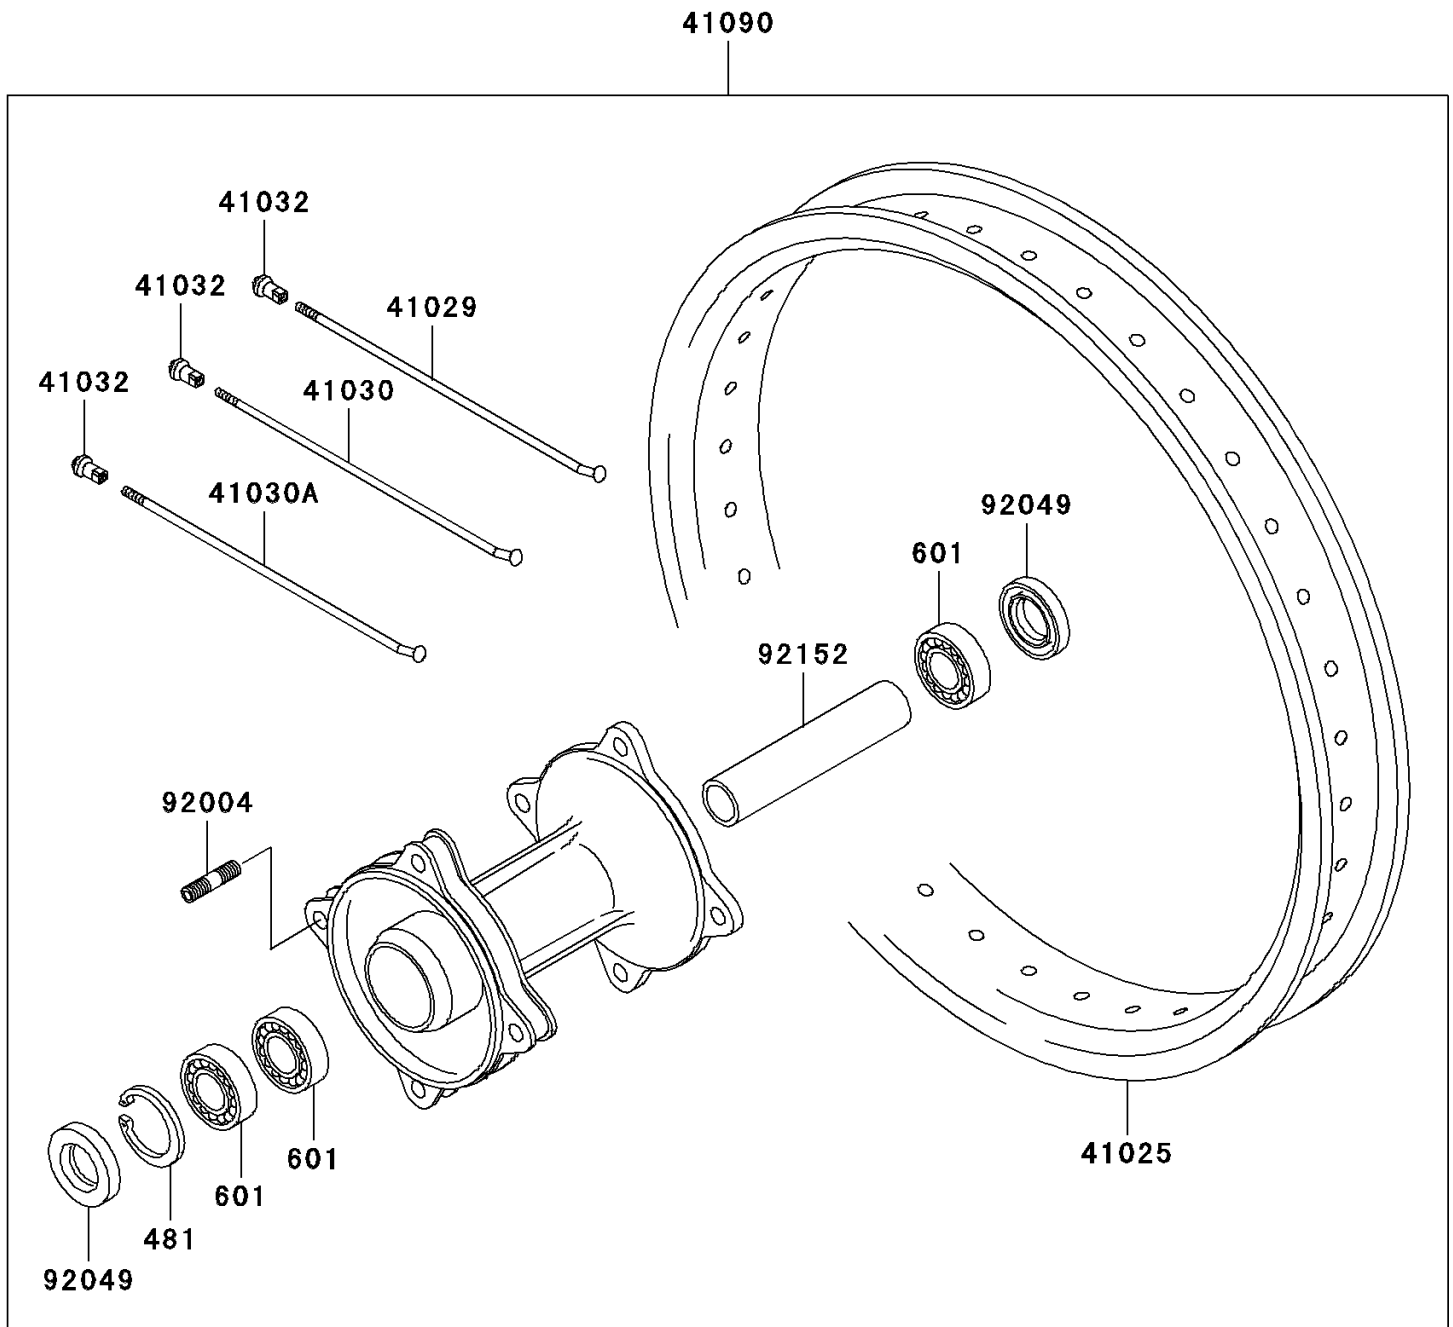

# 2006 KX85 PARTS DIAGRAM

Optional Parts

F2890

## 2006 KX85 PARTS LIST

### Optional Parts

ITEM NAME	PART NUMBER	QUANTITY
CIRCLIP-TYPE-C,35MM (Ref # 481)	481J3500	1
BEARING-BALL (Ref # 601)	601B6202UU	3
RIM,RR,1.60X15 (Ref # 41025)	41025-0001	1
SPOKE-INNER,RR,L&R,167MMX171D (Ref # 41029)	41029-0001	14
SPOKE-OUTER,RR,LH,165MMX171D (Ref # 41030)	41030-0001	7
SPOKE-OUTER,RR,RH,163MMX171D (Ref # 41030A)	41030-0002	7
NIPPLE-SPOKE,8X9X20(+) (Ref # 41032)	41032-1077	28
WHEEL-SUB ASSY,RR (Ref # 41090)	41090-0001	1
STUD,8X16 (Ref # 92004)	92004-1183	4
SEAL-OIL (Ref # 92049)	92049-1469	2
COLLAR,RR BRAKE DRUM,L=95 (Ref # 92152)	92152-1090	1