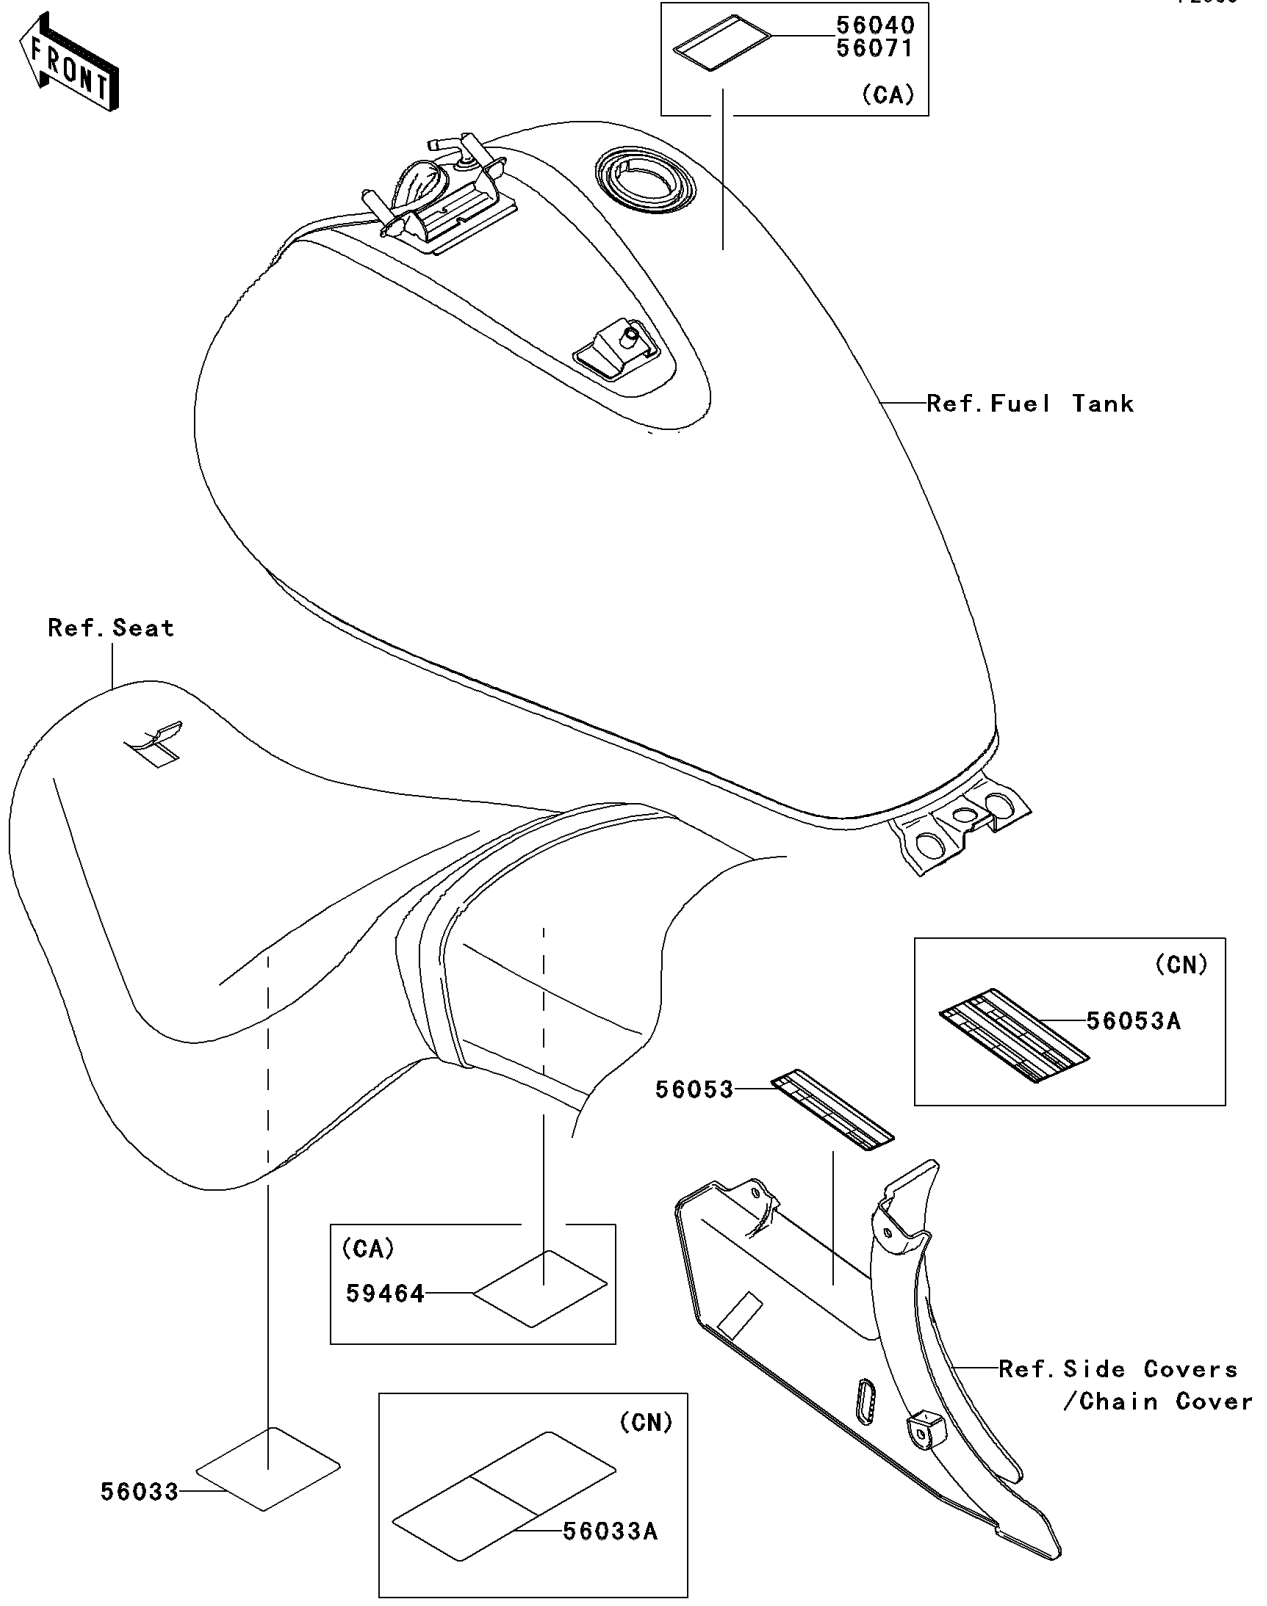

# 2006 Vulcan 900 Classic PARTS DIAGRAM

Labels

F2860

## 2006 Vulcan 900 Classic PARTS LIST

### Labels

| ITEM NAME                                    | PART NUMBER | QUANTITY |
|--|-------------|----------|
| LABEL-MANUAL,DAILY SAFETY (Ref # 56033)      | 56033-0138  | 1        |
| LABEL-MANUAL,DAILY SAFETY (Ref # 56033A)     | 56033-0139  | 1        |
| LABEL-WARNING,EVAPO (Ref # 56040)            | 56040-1121  | 1        |
| LABEL-SPECIFICATION,TIRE&LOAD (Ref # 56053)  | 56053-0176  | 1        |
| LABEL-SPECIFICATION,TIRE&LOAD (Ref # 56053A) | 56053-0177  | 1        |
| LABEL-CERTIFICATION,EVAPO ROUT (Ref # 59464) | 59464-0684  | 1        |