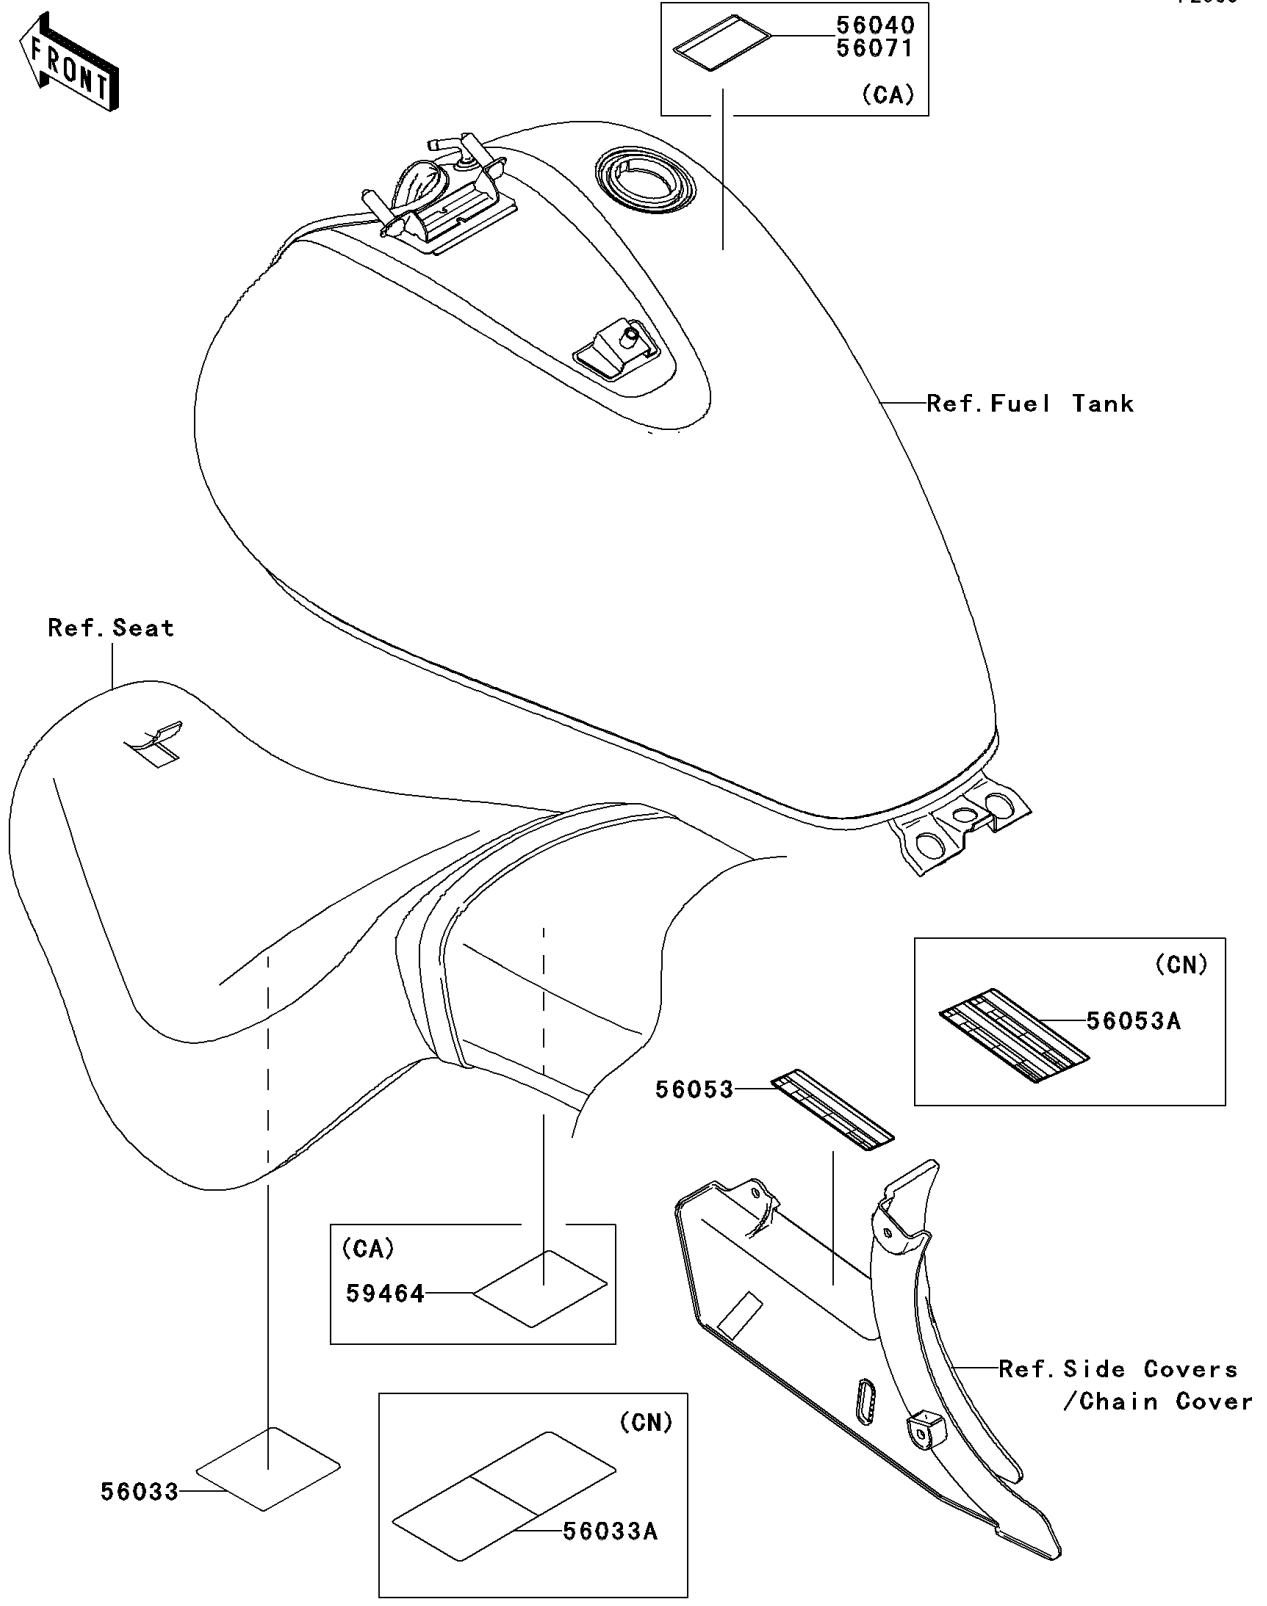

# 2006 Vulcan 900 Classic PARTS DIAGRAM

Labels

F2860

## 2006 Vulcan 900 Classic PARTS LIST

### Labels

ITEM NAME	PART NUMBER	QUANTITY
LABEL-MANUAL,DAILY SAFETY (Ref # 56033)	56033-0138	1
LABEL-MANUAL,DAILY SAFETY (Ref # 56033A)	56033-0139	1
LABEL-WARNING,EVAPO (Ref # 56040)	56040-1121	1
LABEL-SPECIFICATION,TIRE&LOAD (Ref # 56053)	56053-0176	1
LABEL-SPECIFICATION,TIRE&LOAD (Ref # 56053A)	56053-0177	1
LABEL-CERTIFICATION,EVAPO ROUT (Ref # 59464)	59464-0684	1