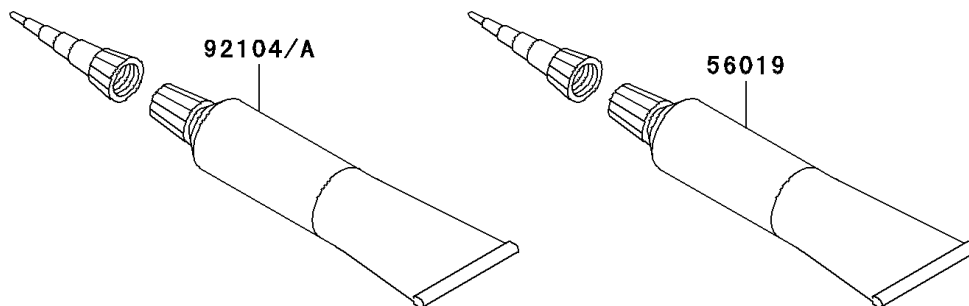

2006 Vulcan 900 Classic PARTS DIAGRAM

Owner's Tools(B6F-B9F)

F2810

2006 Vulcan 900 Classic PARTS LIST

Owner's Tools(B6F-B9F)

ITEM NAME	PART NUMBER	QUANTITY
TOOL-KIT (Ref # 56007)	56007-0029	1
BAG,TOOL (Ref # 56008)	56008-1075	1
GASKET-LIQUID,TB1211,WHITE (Ref # 56019)	56019-120	1
GASKET-LIQUID,TB1211F,CLEAR (Ref # 92104)	92104-0004	1
GASKET-LIQUID,TB1216B,BLACK (Ref # 92104A)	92104-1064	1
GRIP-SCREW DRIVER (Ref # 92106)	92106-1001	1
TOOL-DRIVER,#3PHILLIPS (Ref # 92107)	92107-005	1
TOOL-DRIVER,#2PHILLIPS (Ref # 92107A)	92107-1053	1
TOOL-WRENCH,HOOK (Ref # 92110)	92110-0018	1
TOOL-WRENCH,BOX,16MM (Ref # 92110A)	92110-1132	1
TOOL-WRENCH,OPEN END,10X12 (Ref # 92110B)	92110-1152	1
TOOL-WRENCH,OPEN END,14X17 (Ref # 92110C)	92110-1153	1
TOOL-WRENCH,HOOK (Ref # 92110D)	92110-1173	1
TOOL-WRENCH,ALLEN,4MM (Ref # 92110E)	92110-3703	1
TOOL-BAR,BOX END WRENCH (Ref # 92111)	92111-0002	1
TOOL-PLIERS (Ref # 92112)	92112-1001	1
TOOL-WRENCH,OPEN END,8X10 (Ref # 92126)	92126-004	1