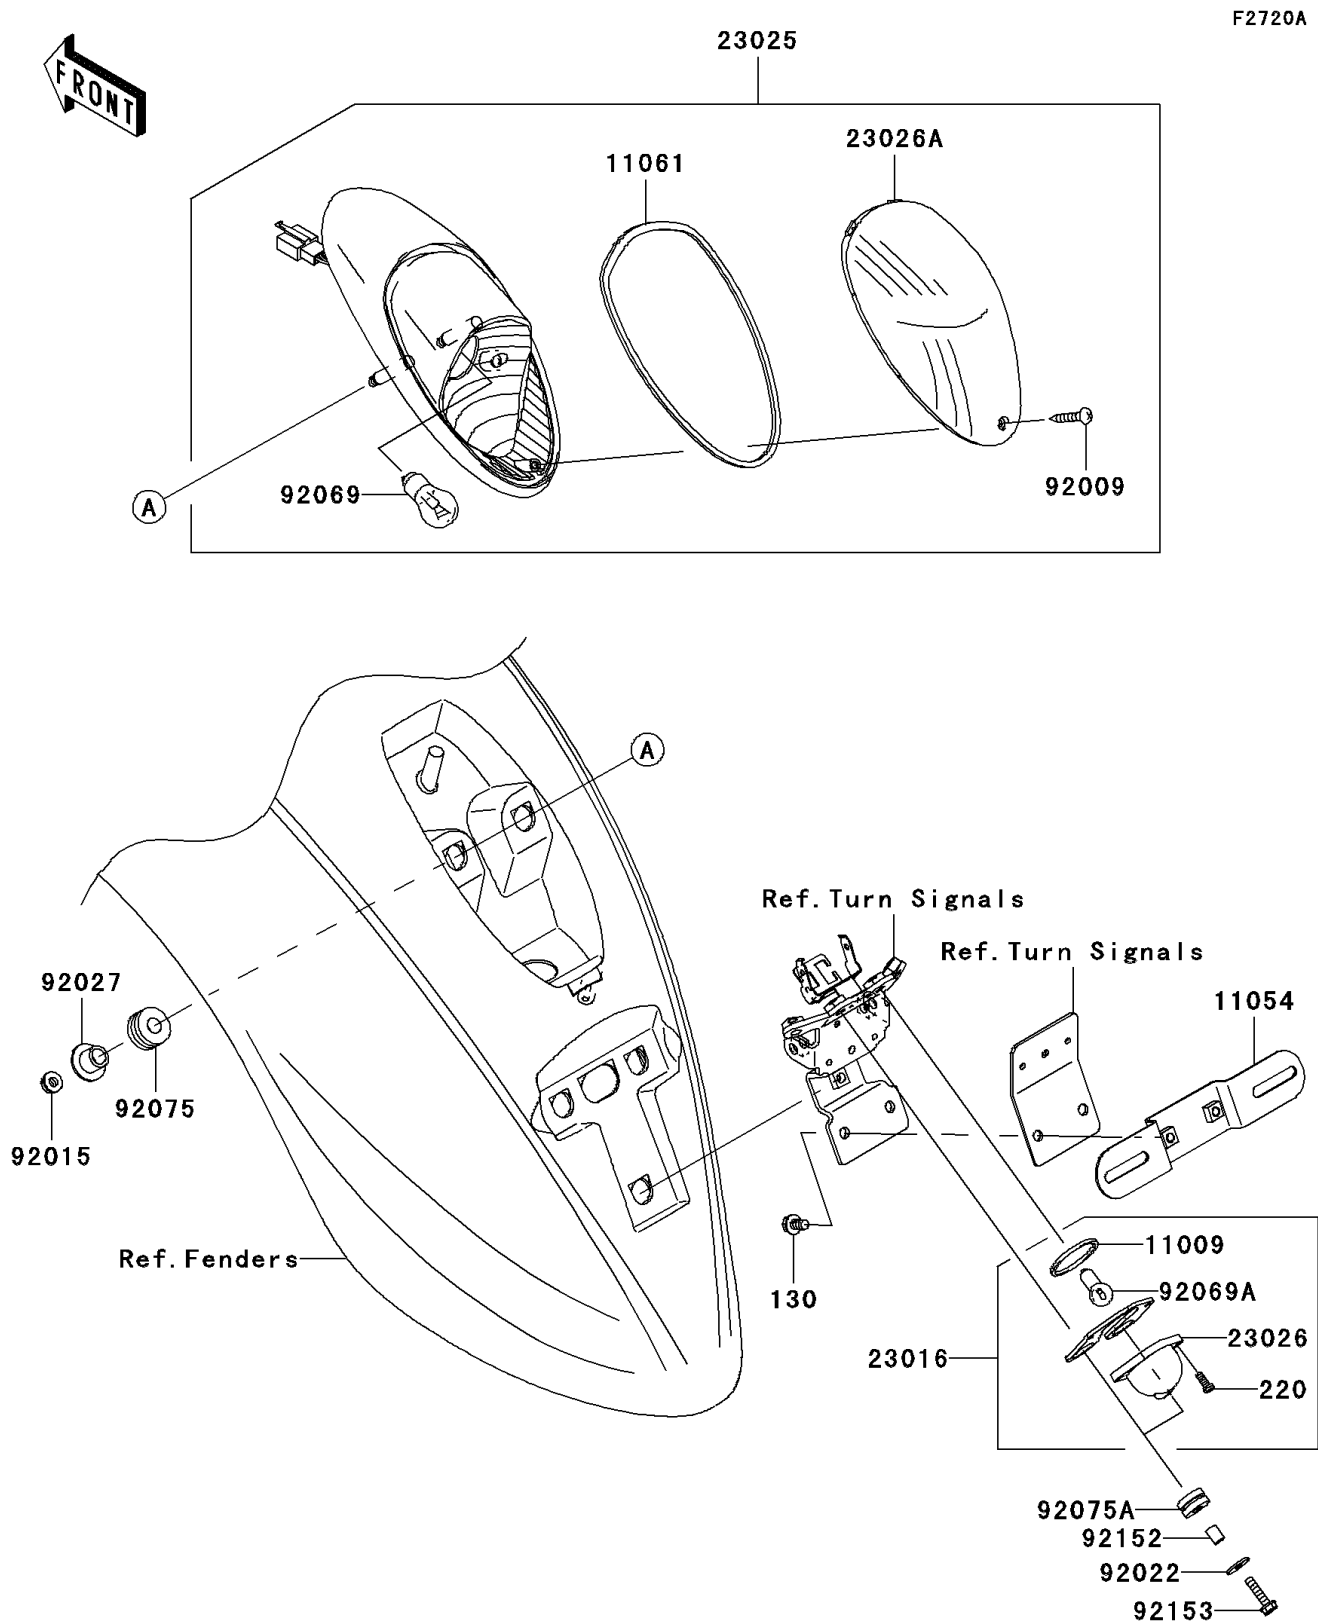

2007 Vulcan 900 Classic

PARTS DIAGRAM

Taillight(s)(JKAVN2B1 7A016370-)

2007 Vulcan 900 Classic

PARTS LIST

Taillight(s)(JKAVN2B1 7A016370-)

ITEM NAME	PART NUMBER	QUANTITY
BOLT-FLANGED,6X14 (Ref # 130)	130BB0614	2
SCREW-PAN-CROS,4X10 (Ref # 220)	220AA0410	2
GASKET,LICENSE PLATE LAMP (Ref # 11009)	11009-1372	1
BRACKET,LICENSE (Ref # 11054)	11054-1761	1
GASKET,TAIL LAMP LENS (Ref # 11061)	11061-1089	1
LAMP-ASSY,LICENSE (Ref # 23016)	23016-0007	1
LAMP-TAIL (Ref # 23025)	23025-0025	1
LENS,LAMP (Ref # 23026)	23026-1054	1
LENS,TAIL LAMP (Ref # 23026A)	23026-1246	1
SCREW,TAPPING,4X16 (Ref # 92009)	92009-1966	1
NUT,FLANGED,6MM (Ref # 92015)	92015-1367	2
WASHER,6.5X20X1.6 (Ref # 92022)	92022-1557	2
COLLAR,L=13.1,BLACK (Ref # 92027)	92027-1450	2
BULB,12V 21/5W (Ref # 92069)	92069-063	1
BULB,12V 5W (Ref # 92069A)	92069-1055	1
DAMPER (Ref # 92075)	92075-1690	2
DAMPER (Ref # 92075A)	92075-209	2
COLLAR,6.8X10X13 (Ref # 92152)	92152-0580	2
BOLT,FLANGED,6X25 (Ref # 92153)	92153-0514	2