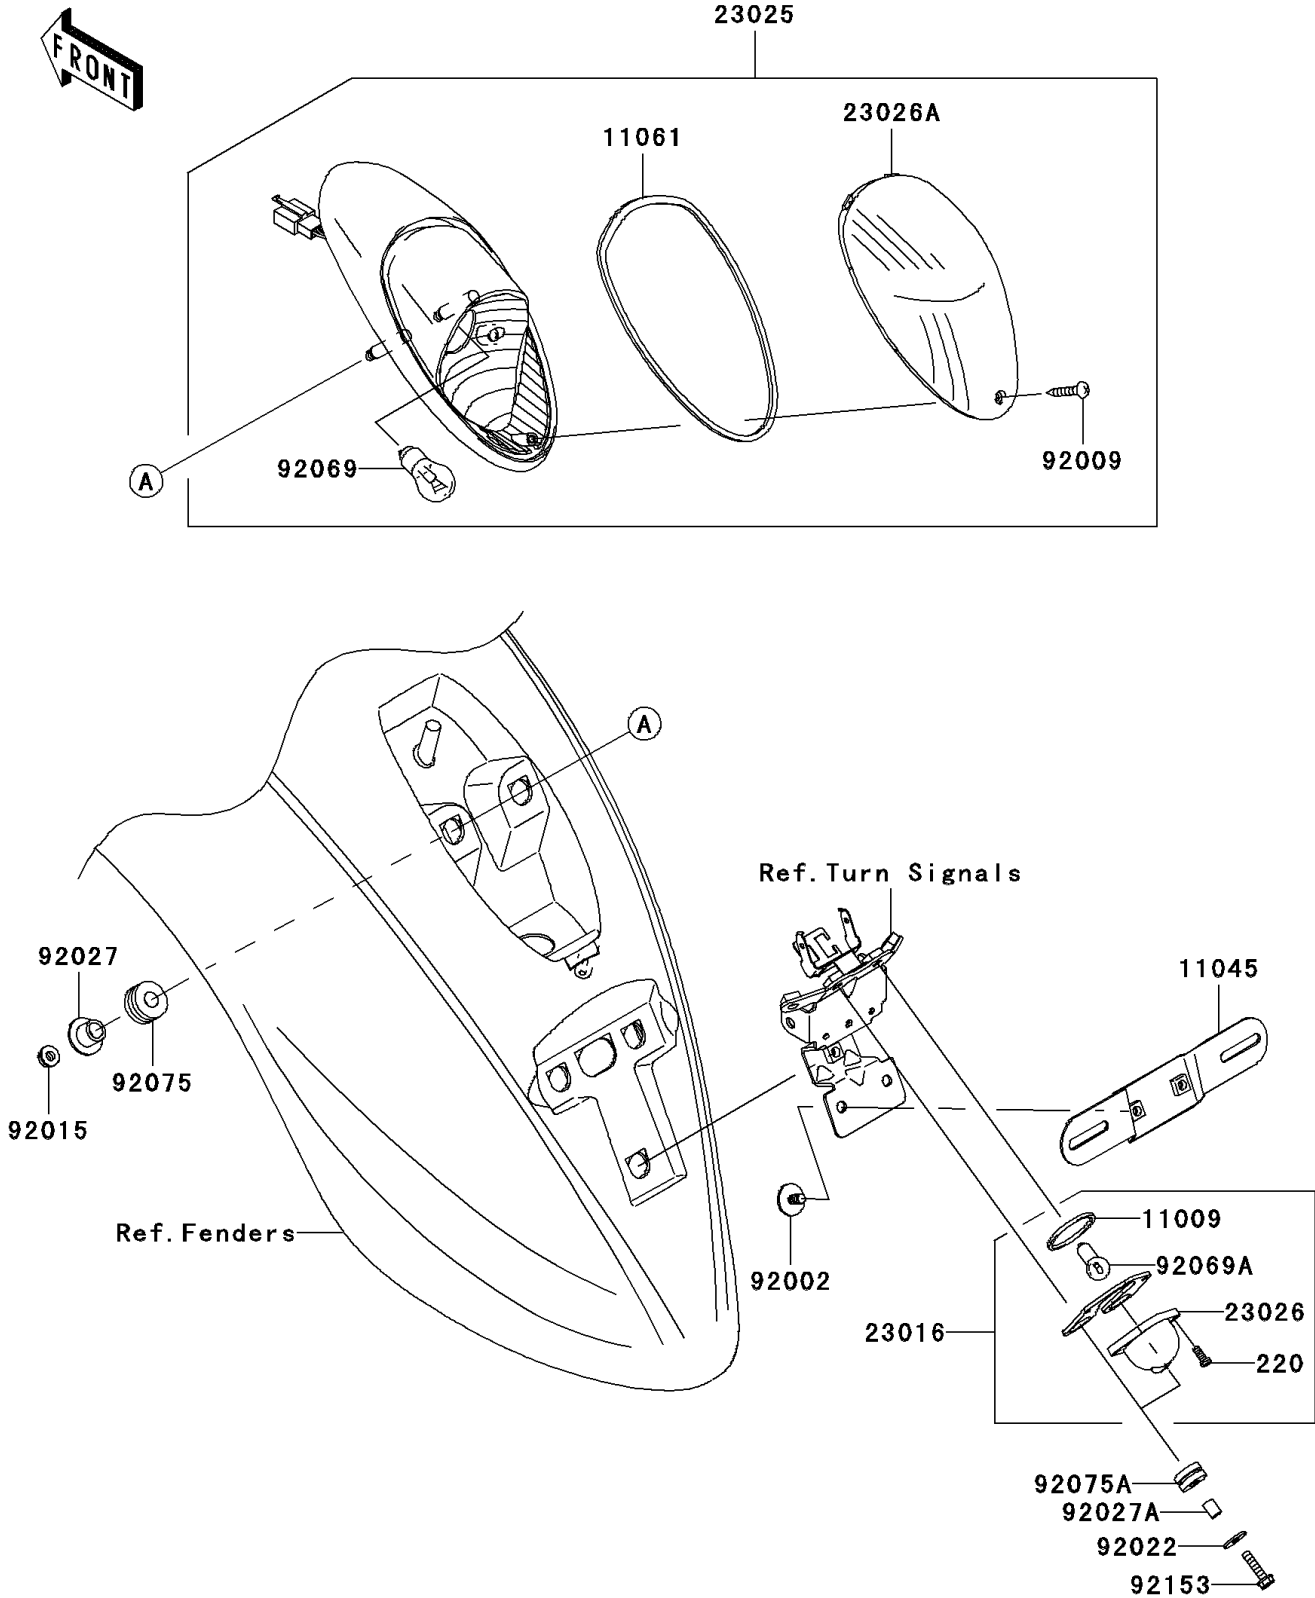

2006 Vulcan 900 Classic PARTS DIAGRAM

Taillight(s)(-JKAVN2B1 7A016369)

F2720

2006 Vulcan 900 Classic PARTS LIST

Taillight(s)(-JKAVN2B1 7A016369)

ITEM NAME	PART NUMBER	QUANTITY
SCREW-PAN-CROS,4X10 (Ref # 220)	220AA0410	2
GASKET,LICENSE PLATE LAMP (Ref # 11009)	11009-1372	1
BRACKET,LICENSE (Ref # 11045)	11045-1387	1
GASKET,TAIL LAMP LENS (Ref # 11061)	11061-1089	1
LAMP-ASSY,LICENSE (Ref # 23016)	23016-0007	1
LAMP-TAIL (Ref # 23025)	23025-0025	1
LENS,LAMP (Ref # 23026)	23026-1054	1
LENS,TAIL LAMP (Ref # 23026A)	23026-1246	1
BOLT,UPSET-WP,6X12 (Ref # 92002)	92002-1884	2
SCREW,TAPPING,4X16 (Ref # 92009)	92009-1966	1
NUT,FLANGED,6MM (Ref # 92015)	92015-1367	2
WASHER,6.5X20X1.6 (Ref # 92022)	92022-1557	2
COLLAR,L=13.1,BLACK (Ref # 92027)	92027-1450	2
COLLAR,6.8X10X12 (Ref # 92027A)	92027-162	2
BULB,12V 21/5W (Ref # 92069)	92069-063	1
BULB,12V 5W (Ref # 92069A)	92069-1055	1
DAMPER (Ref # 92075)	92075-1690	2
DAMPER (Ref # 92075A)	92075-209	2
BOLT,FLANGED,6X25 (Ref # 92153)	92153-0514	2