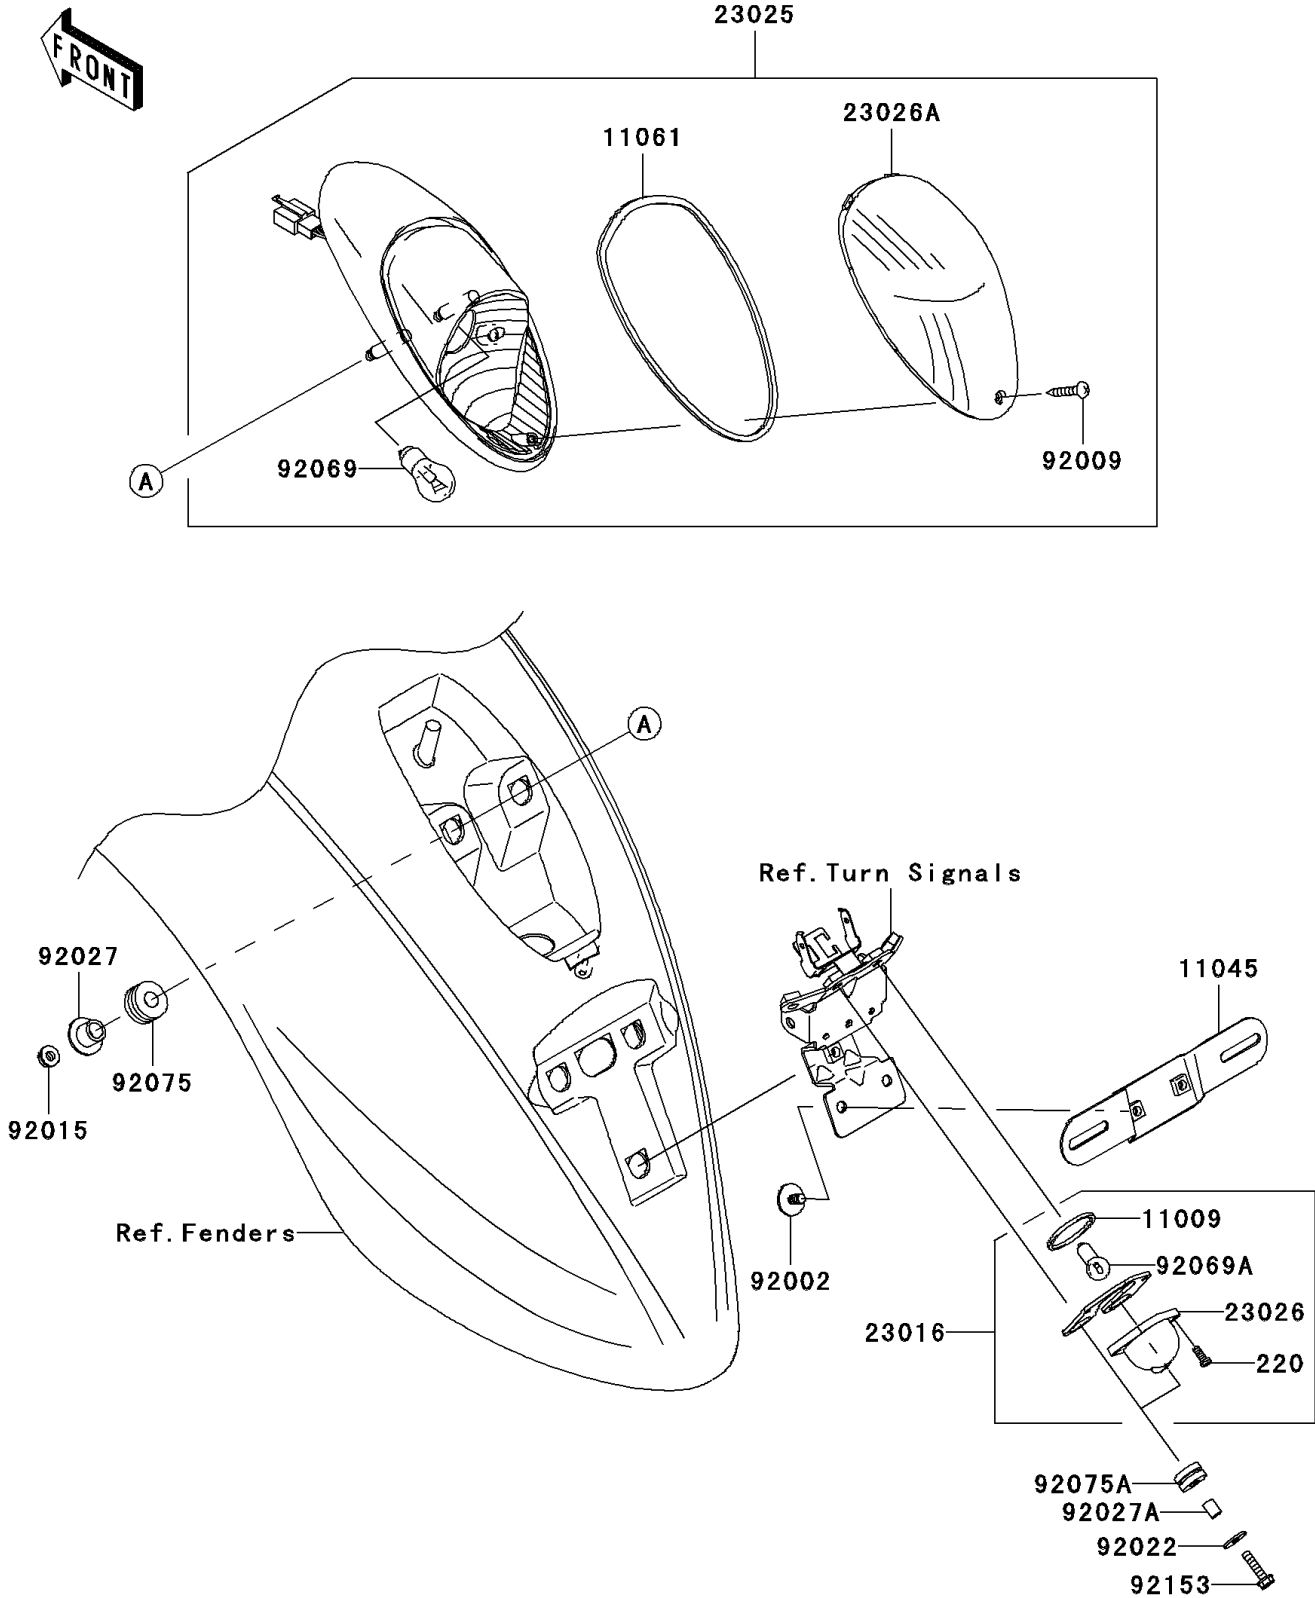

# 2006 Vulcan 900 Classic PARTS DIAGRAM

Taillight(s)(-JKAVN2B1 7A016369)

F2720

## 2006 Vulcan 900 Classic PARTS LIST

Taillight(s)(-JKAVN2B1 7A016369)

ITEM NAME	PART NUMBER	QUANTITY
SCREW-PAN-CROS,4X10 (Ref # 220)	220AA0410	2
GASKET,LICENSE PLATE LAMP (Ref # 11009)	11009-1372	1
BRACKET,LICENSE (Ref # 11045)	11045-1387	1
GASKET,TAIL LAMP LENS (Ref # 11061)	11061-1089	1
LAMP-ASSY,LICENSE (Ref # 23016)	23016-0007	1
LAMP-TAIL (Ref # 23025)	23025-0025	1
LENS,LAMP (Ref # 23026)	23026-1054	1
LENS,TAIL LAMP (Ref # 23026A)	23026-1246	1
BOLT,UPSET-WP,6X12 (Ref # 92002)	92002-1884	2
SCREW,TAPPING,4X16 (Ref # 92009)	92009-1966	1
NUT,FLANGED,6MM (Ref # 92015)	92015-1367	2
WASHER,6.5X20X1.6 (Ref # 92022)	92022-1557	2
COLLAR,L=13.1,BLACK (Ref # 92027)	92027-1450	2
COLLAR,6.8X10X12 (Ref # 92027A)	92027-162	2
BULB,12V 21/5W (Ref # 92069)	92069-063	1
BULB,12V 5W (Ref # 92069A)	92069-1055	1
DAMPER (Ref # 92075)	92075-1690	2
DAMPER (Ref # 92075A)	92075-209	2
BOLT,FLANGED,6X25 (Ref # 92153)	92153-0514	2