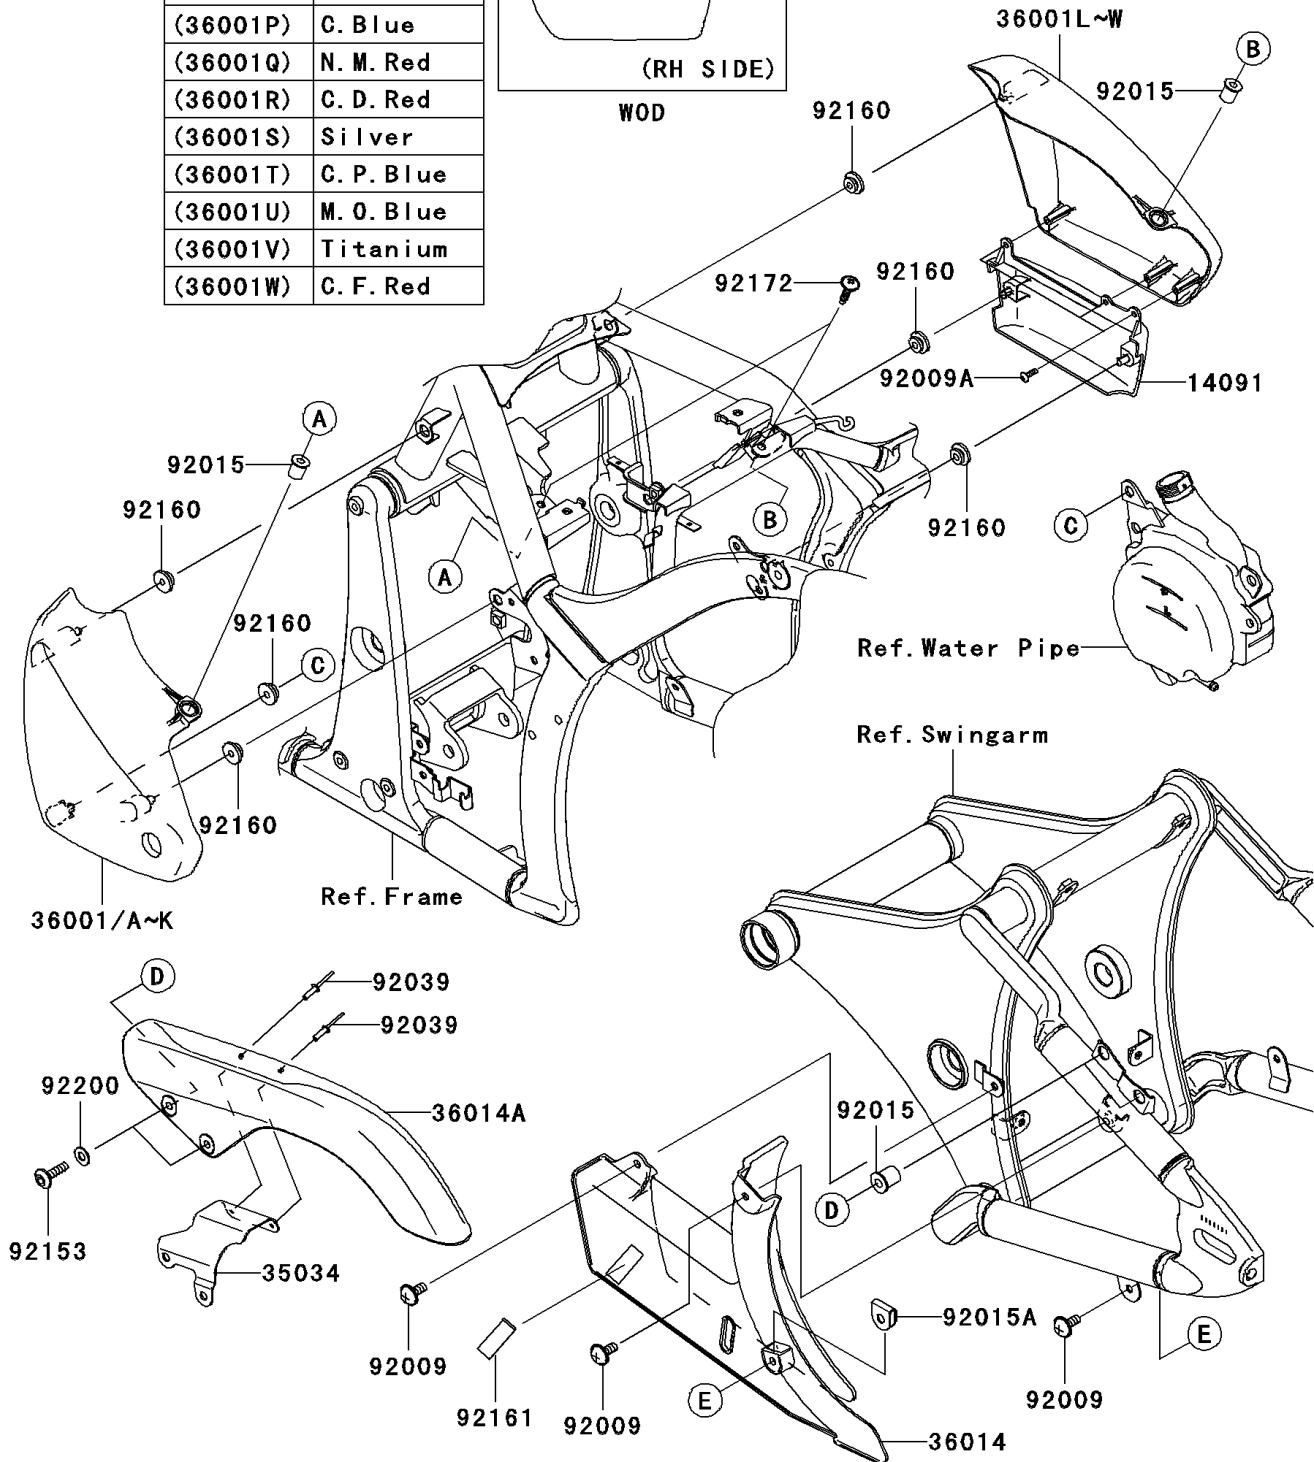

2006 Vulcan 900 Classic PARTS DIAGRAM

Side Covers/Chain Cover(B6F-B9F)

(36001L)	Ebony
(36001M)	C. C. Red
(36001N)	L. P. Blue
(36001O)	M. D. Black
(36001P)	C. Blue
(36001Q)	N. M. Red
(36001R)	C. D. Red
(36001S)	Silver
(36001T)	C. P. Blue
(36001U)	M. O. Blue
(36001V)	Titanium
(36001W)	C. F. Red

F2610

2006 Vulcan 900 Classic PARTS LIST

Side Covers/Chain Cover(B6F-B9F)

ITEM NAME	PART NUMBER	QUANTITY
COVER,SIDE COVER,RH (Ref # 14091)	14091-0641	1
REINFORCE (Ref # 35034)	35034-0082	1
COVER-SIDE,LH,EBONY (Ref # 36001)	36001-0081-H8	1
COVER-SIDE,LH,G.SILVER (Ref # 36001G)	36001-0081-474	1
COVER-SIDE,LH,M.O.BLUE (Ref # 36001I)	36001-0081-726	1
COVER-SIDE,LH,C.F.RED (Ref # 36001K)	36001-0081-816	1
COVER-SIDE,RH,EBONY (Ref # 36001L)	36001-0082-H8	1
COVER-SIDE,RH,G.SILVER (Ref # 36001S)	36001-0082-474	1
COVER-SIDE,RH,M.O.BLUE (Ref # 36001U)	36001-0082-726	1
COVER-SIDE,RH,C.F.RED (Ref # 36001W)	36001-0082-816	1
CASE-CHAIN,LWR (Ref # 36014)	36014-0031	1
CASE-CHAIN,UPP (Ref # 36014A)	36014-0032	1
SCREW,6X14 (Ref # 92009)	92009-1662	3
SCREW,TAPPING,4X14 (Ref # 92009A)	92009-1792	3
NUT (Ref # 92015)	92015-1700	4
NUT,CLIP,6MM (Ref # 92015A)	92015-1904	1
RIVET (Ref # 92039)	92039-1251	2
BOLT,SOCKET,6X22 (Ref # 92153)	92153-1356	2
DAMPER (Ref # 92160)	92160-1613	6
DAMPER (Ref # 92161)	92161-0124	1
SCREW,6X26 (Ref # 92172)	92172-0137	2
WASHER,6.5X14X1 (Ref # 92200)	92200-1388	2