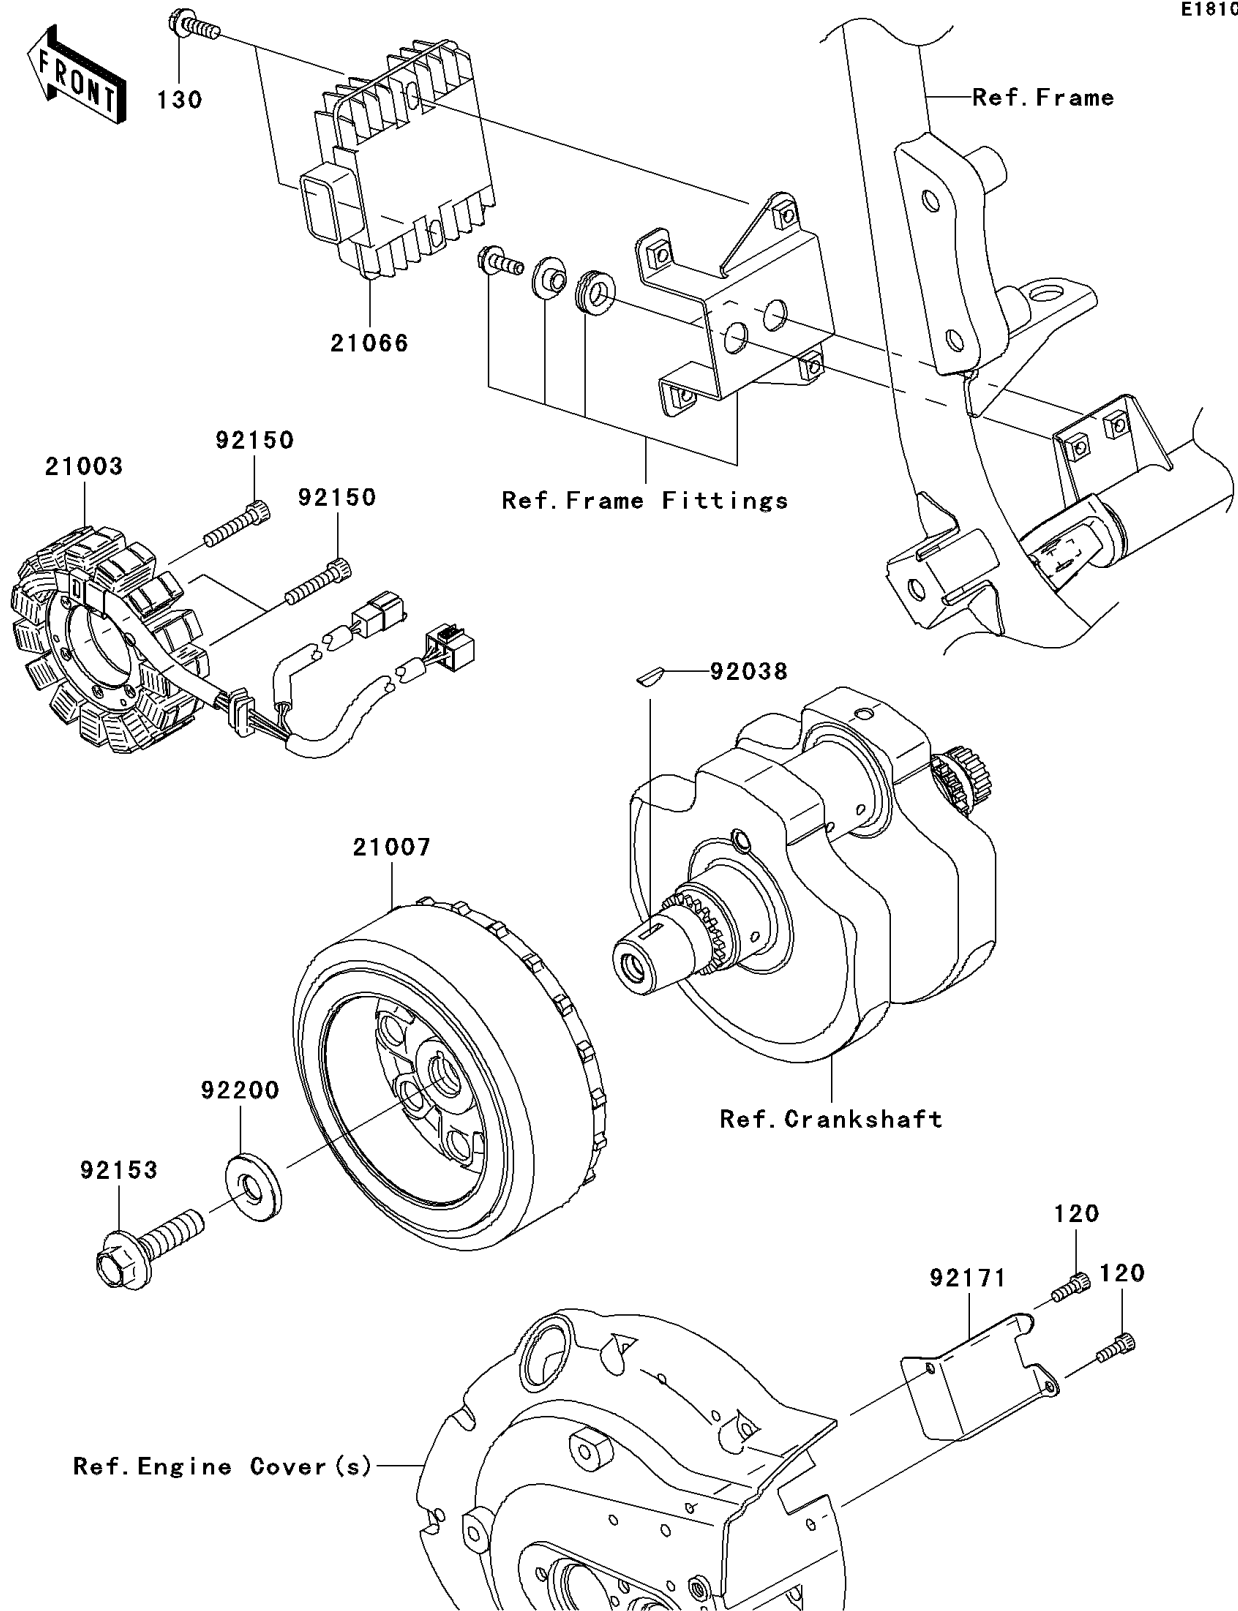

# 2006 Vulcan 900 Classic PARTS DIAGRAM

Generator

E1810

## 2006 Vulcan 900 Classic PARTS LIST

### Generator

ITEM NAME	PART NUMBER	QUANTITY
BOLT-SOCKET,5X14 (Ref # 120)	120CA0514	2
BOLT-FLANGED,6X20 (Ref # 130)	130BB0620	2
STATOR (Ref # 21003)	21003-0053	1
ROTOR (Ref # 21007)	21007-0076	1
REGULATOR-VOLTAGE (Ref # 21066)	21066-1127	1
KEY,WOODRUFF (Ref # 92038)	92038-001	1
BOLT,SOCKET,6X30 (Ref # 92150)	92150-1433	3
BOLT,FLANGED,12X45 (Ref # 92153)	92153-0951	1
CLAMP (Ref # 92171)	92171-0563	1
WASHER,12X33X5 (Ref # 92200)	92200-0220	1