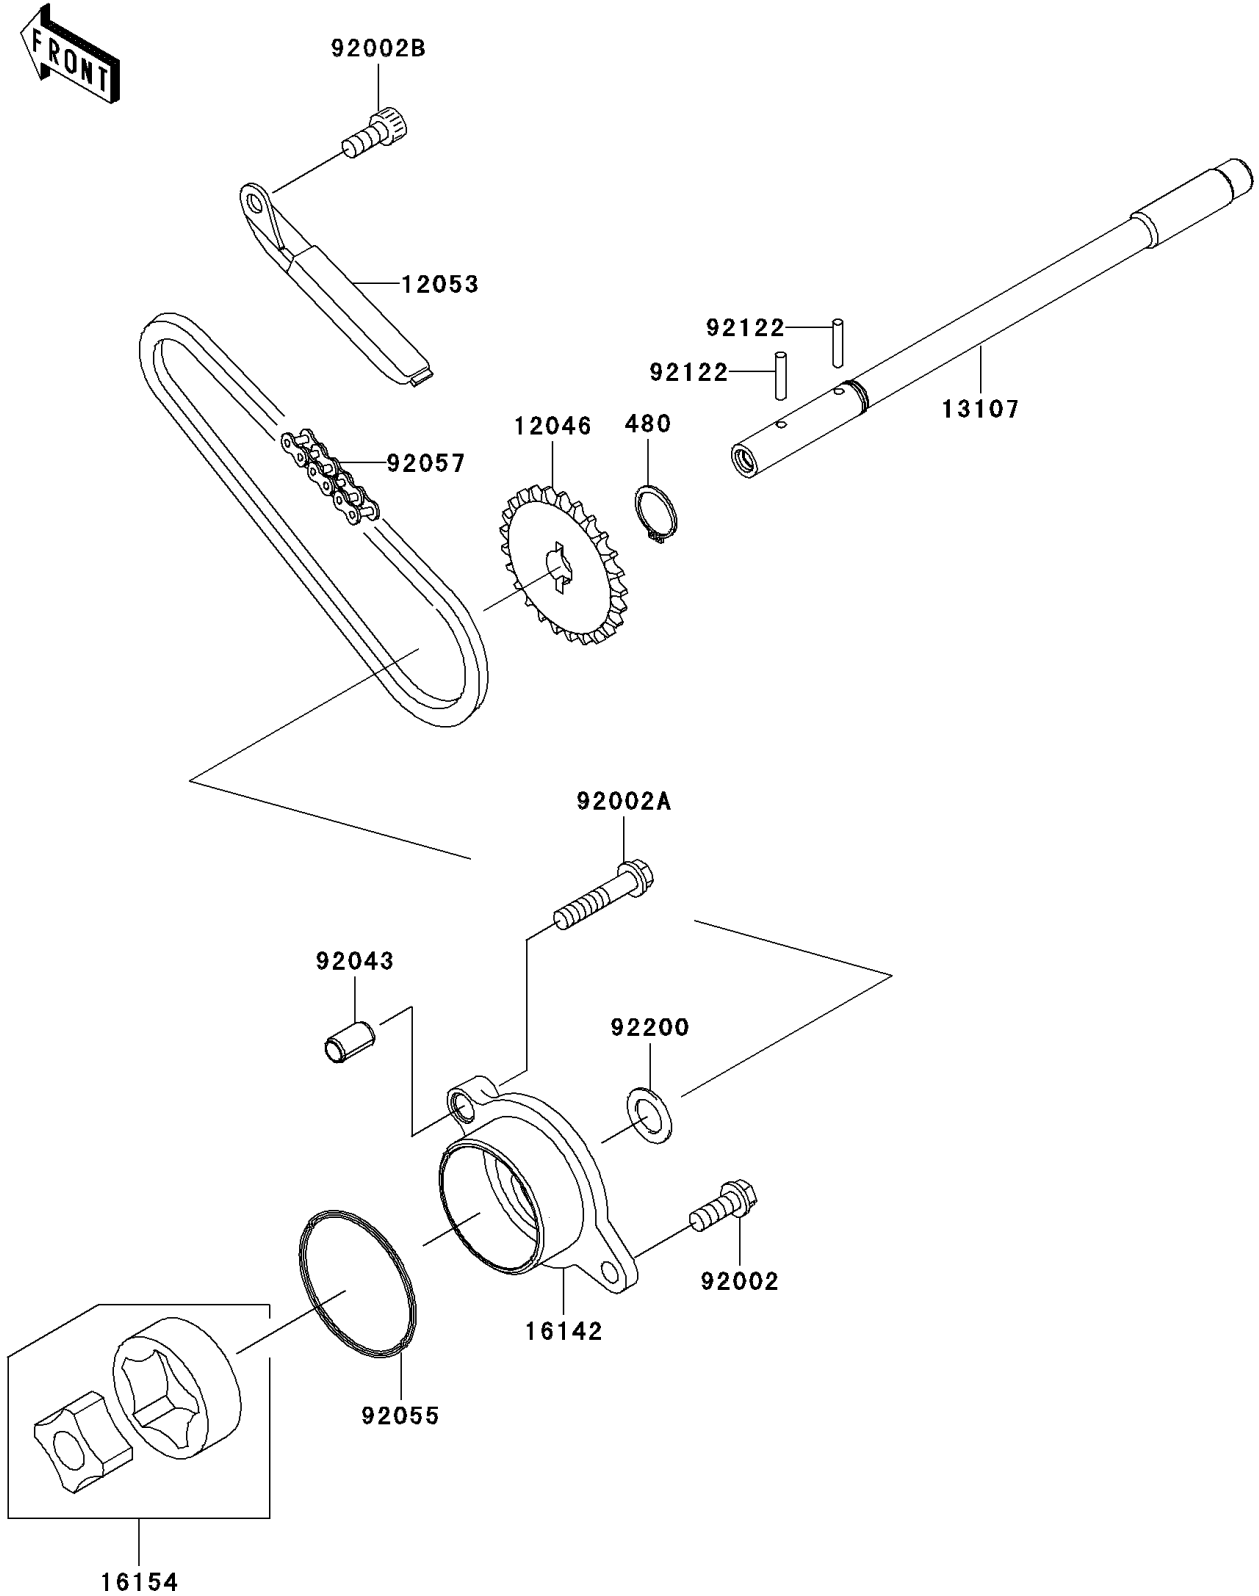

2006 Vulcan 900 Classic PARTS DIAGRAM

Oil Pump

E1712

2006 Vulcan 900 Classic PARTS LIST

Oil Pump

ITEM NAME	PART NUMBER	QUANTITY
CIRCLIP-TYPE-C,11MM (Ref # 480)	480J1100	1
SPROCKET,24T (Ref # 12046)	12046-0045	1
GUIDE-CHAIN (Ref # 12053)	12053-0070	1
SHAFT (Ref # 13107)	13107-0116	1
COVER-PUMP,OIL (Ref # 16142)	16142-0028	1
ROTOR-PUMP,40.56X18 (Ref # 16154)	16154-1056	1
BOLT,6X16 (Ref # 92002)	92002-1439	1
BOLT,6X30 (Ref # 92002A)	92002-1534	1
BOLT,SOCKET,6X14 (Ref # 92002B)	92002-1592	1
PIN,6.2X8X14 (Ref # 92043)	92043-1263	1
RING-O,44.7X2.4 (Ref # 92055)	92055-1279	1
CHAIN,DID 25H,54LE (Ref # 92057)	92057-0113	1
ROLLER,3X15.8 (Ref # 92122)	92122-1126	2
WASHER (Ref # 92200)	92200-1009	1