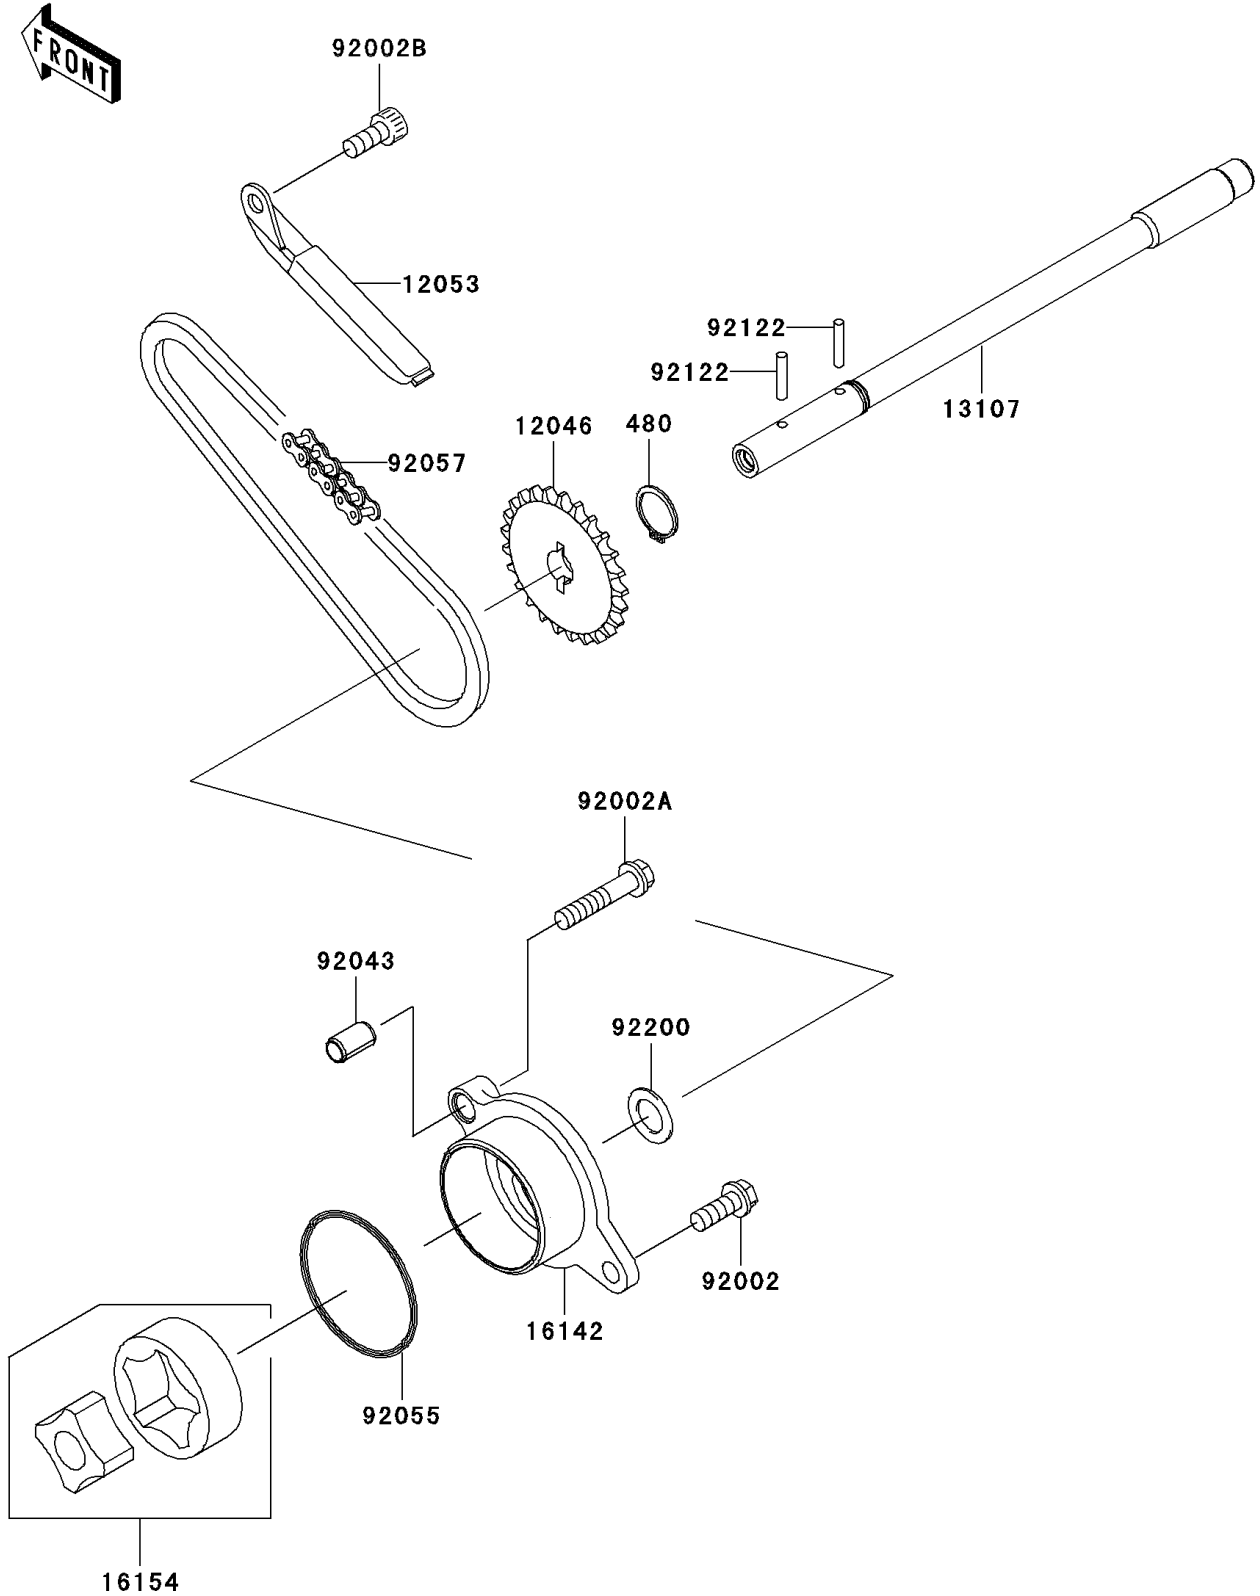

2006 Vulcan 900 Classic PARTS DIAGRAM

Oil Pump

E1712

2006 Vulcan 900 Classic PARTS LIST

Oil Pump

ITEM NAME	PART NUMBER	QUANTITY
CIRCLIP-TYPE-C,11MM (Ref # 480)	480J1100	1
SPROCKET,24T (Ref # 12046)	12046-0045	1
GUIDE-CHAIN (Ref # 12053)	12053-0070	1
SHAFT (Ref # 13107)	13107-0116	1
COVER-PUMP,OIL (Ref # 16142)	16142-0028	1
ROTOR-PUMP,40.56X18 (Ref # 16154)	16154-1056	1
BOLT,6X16 (Ref # 92002)	92002-1439	1
BOLT,6X30 (Ref # 92002A)	92002-1534	1
BOLT,SOCKET,6X14 (Ref # 92002B)	92002-1592	1
PIN,6.2X8X14 (Ref # 92043)	92043-1263	1
RING-O,44.7X2.4 (Ref # 92055)	92055-1279	1
CHAIN,DID 25H,54LE (Ref # 92057)	92057-0113	1
ROLLER,3X15.8 (Ref # 92122)	92122-1126	2
WASHER (Ref # 92200)	92200-1009	1