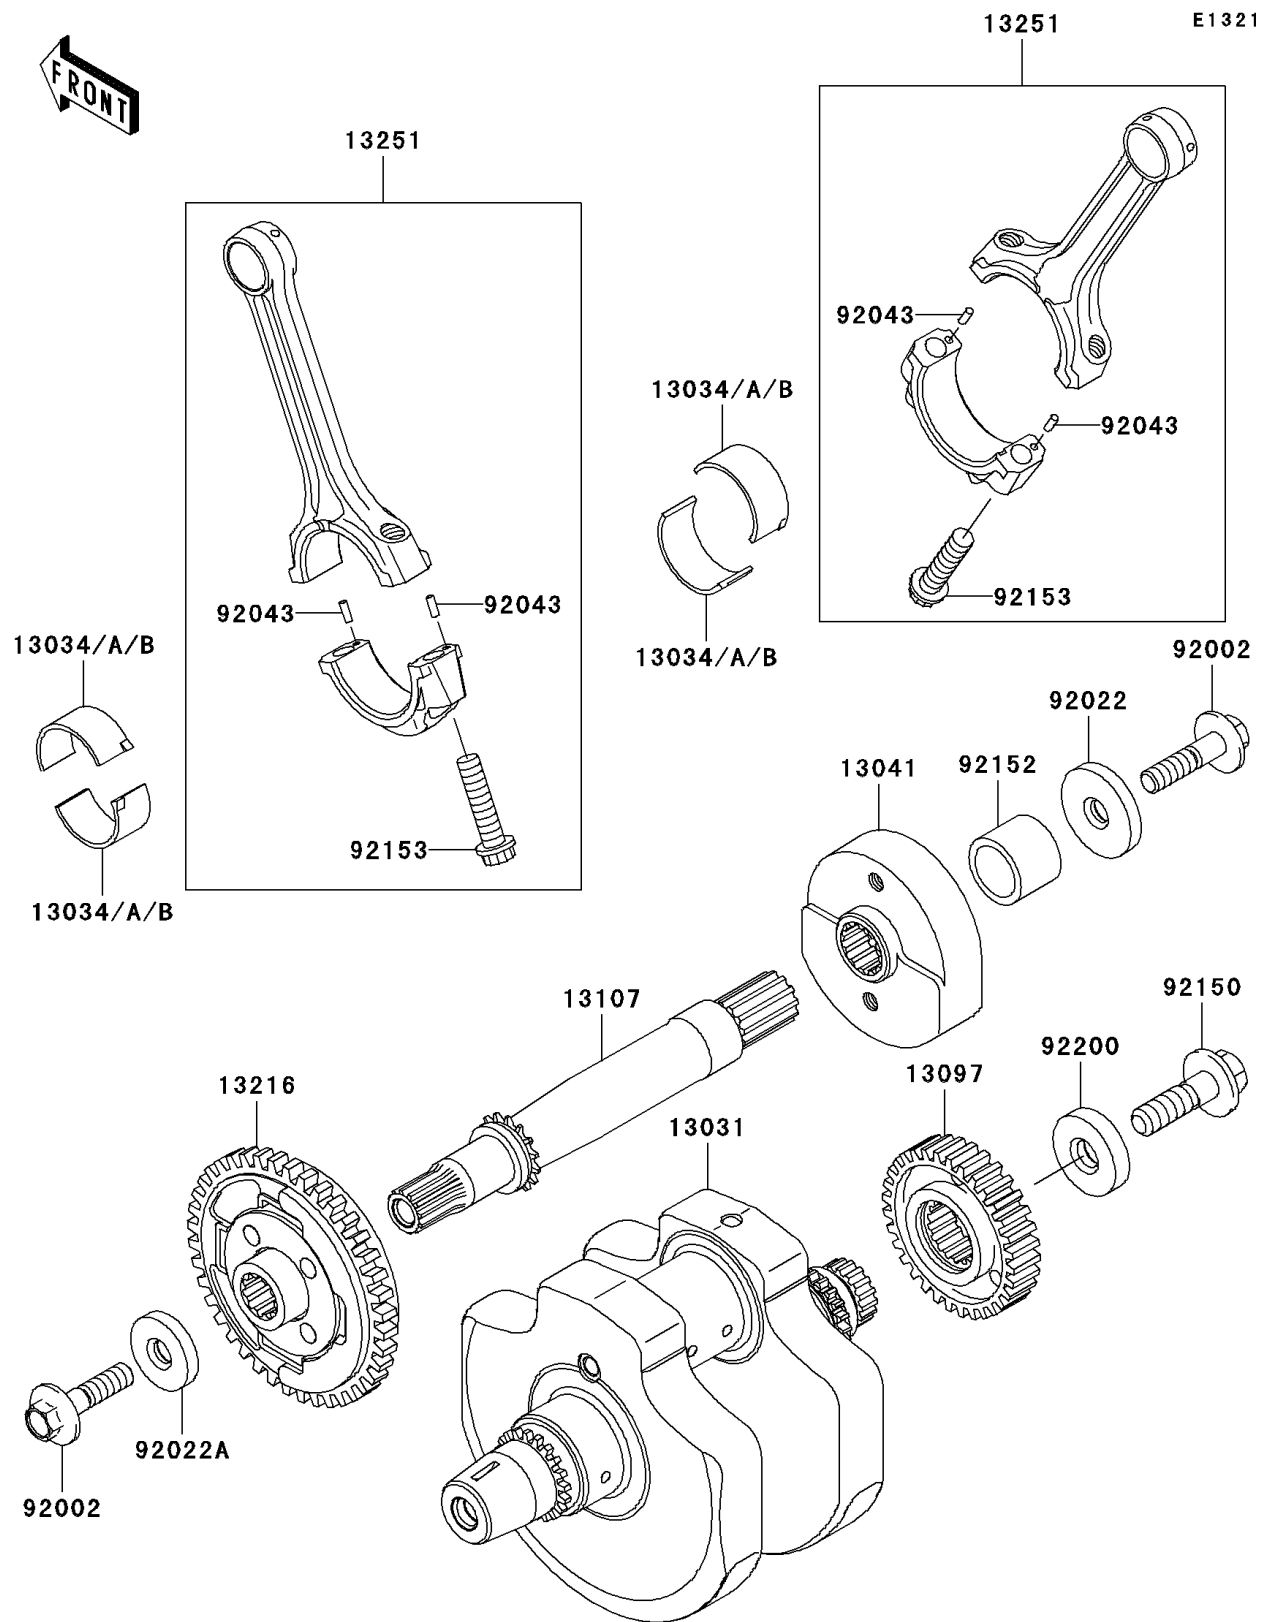

2007 Vulcan 900 Classic

PARTS DIAGRAM

Crankshaft

2007 Vulcan 900 Classic

PARTS LIST

Crankshaft

ITEM NAME	PART NUMBER	QUANTITY
CRANKSHAFT-COMP (Ref # 13031)	13031-0058	1
METAL,CONNECTING ROD,BLUE (Ref # 13034)	13034-1057	AR
METAL,CONNECTING ROD,BLACK (Ref # 13034A)	13034-1058	AR
METAL,CONNECTING ROD,BROWN (Ref # 13034B)	13034-1059	AR
BALANCER,RH (Ref # 13041)	13041-0009	1
GEAR-PRIMARY SPUR,38T (Ref # 13097)	13097-0050	1
SHAFT,BALANCER (Ref # 13107)	13107-0115	1
GEAR-COMP,BALANCER,LH (Ref # 13216)	13216-0016	1
ROD-ASSY-CONNECTING,J (Ref # 13251)	13251-0016-JJ	AR
BOLT,FLANGED,10X40 (Ref # 92002)	92002-1296	2
WASHER,10X40X6 (Ref # 92022)	92022-1905	1
WASHER,10X33X6 (Ref # 92022A)	92022-1906	1
PIN,3X8.5 (Ref # 92043)	92043-0033	4
BOLT,12X40 (Ref # 92150)	92150-1717	1
COLLAR,23X30X23 (Ref # 92152)	92152-0358	1
BOLT,CON-ROD,9X38 (Ref # 92153)	92153-1330	4
WASHER,12X36X8 (Ref # 92200)	92200-1249	1