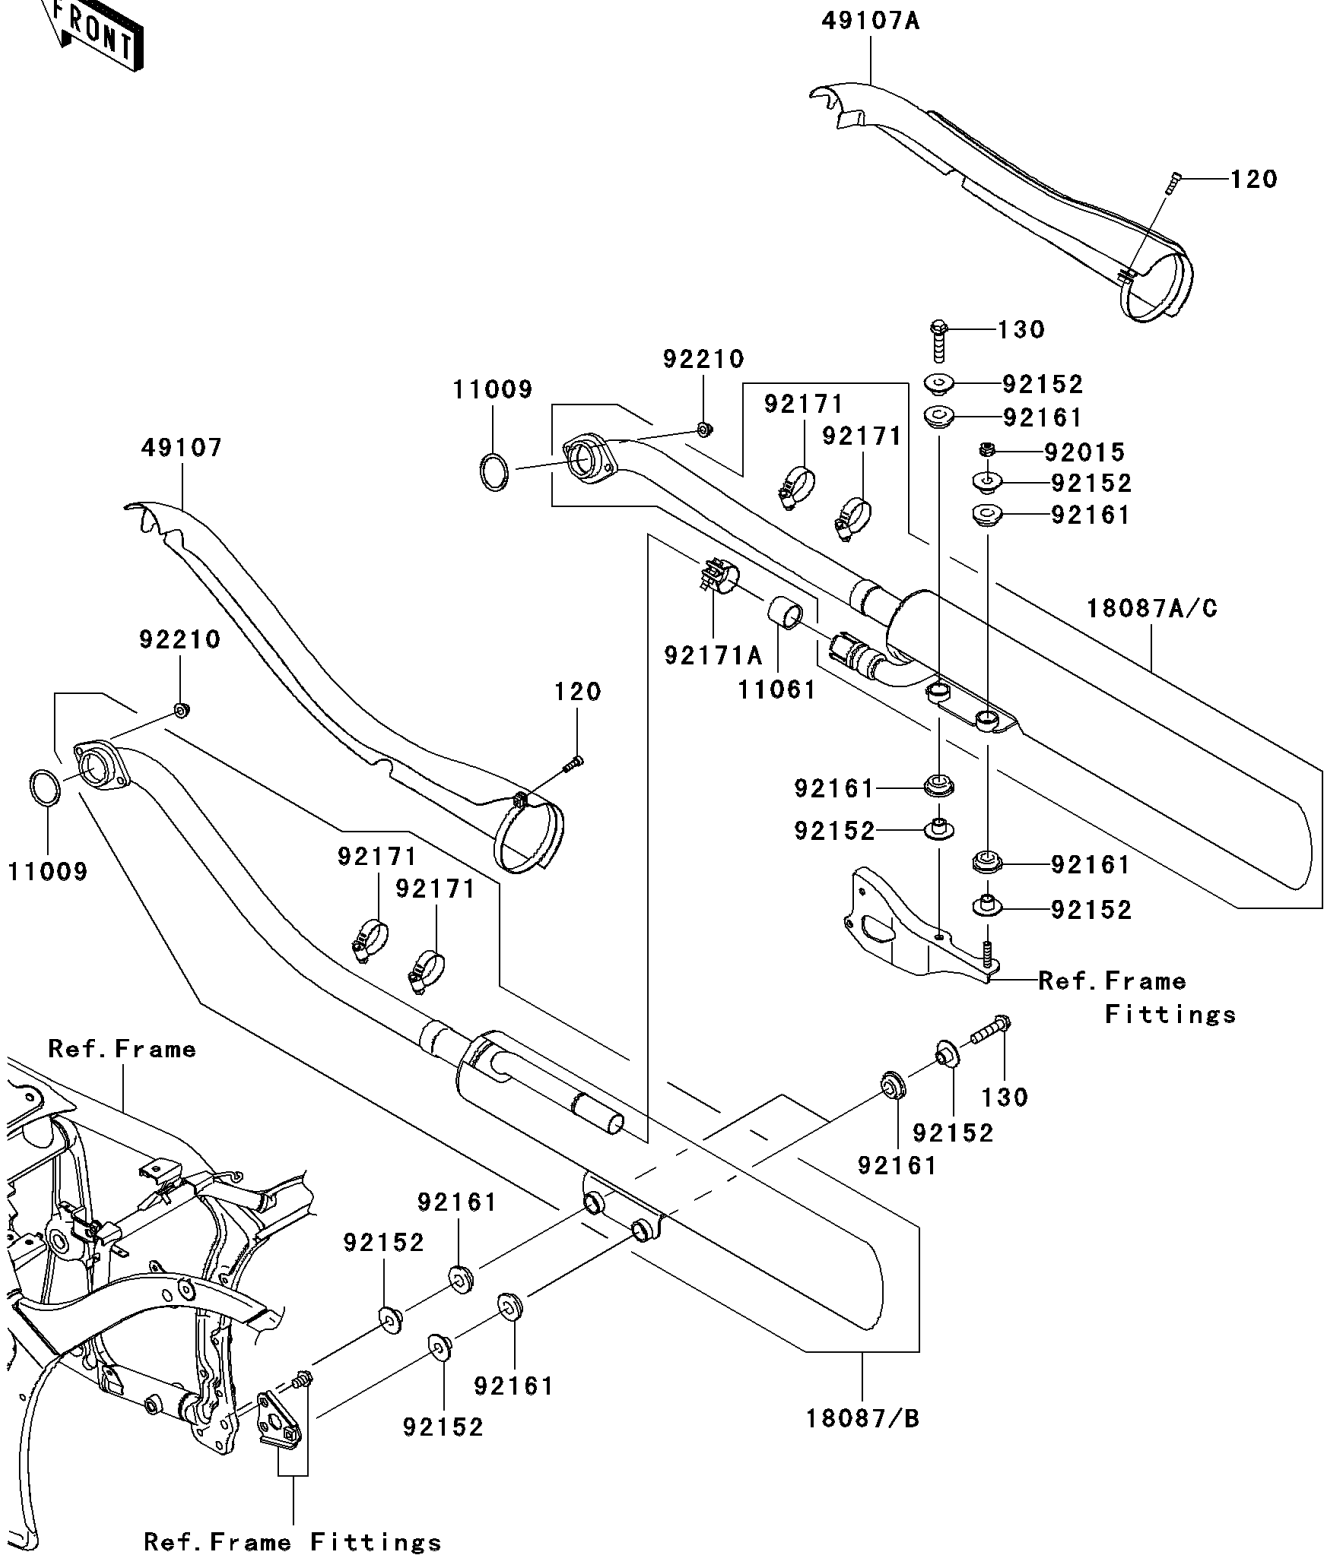

2006 Vulcan 900 Classic PARTS DIAGRAM

Muffler(s)

E1140

2006 Vulcan 900 Classic PARTS LIST

Muffler(s)

ITEM NAME	PART NUMBER	QUANTITY
BOLT-SOCKET,6X20 (Ref # 120)	120CC0620	2
BOLT-FLANGED,8X35 (Ref # 130)	130BB0835	3
GASKET,EXHAUST PIPE HOLDER (Ref # 11009)	11009-1856	2
GASKET,MUFFLER JOINT (Ref # 11061)	11061-0207	1
MUFFLER,FR (Ref # 18087)	18087-0116	1
MUFFLER,RR (Ref # 18087A)	18087-0123	1
COVER-EXHAUST PIPE,FR (Ref # 49107)	49107-0087	1
COVER-EXHAUST PIPE,RR (Ref # 49107A)	49107-0106	1
NUT,8MM (Ref # 92015)	92015-1357	1
COLLAR,8.8X12X10.6 (Ref # 92152)	92152-0082	8
DAMPER (Ref # 92161)	92161-0135	8
CLAMP (Ref # 92171)	92171-0059	4
CLAMP (Ref # 92171A)	92171-0593	1
NUT,CAP,8MM (Ref # 92210)	92210-1132	4