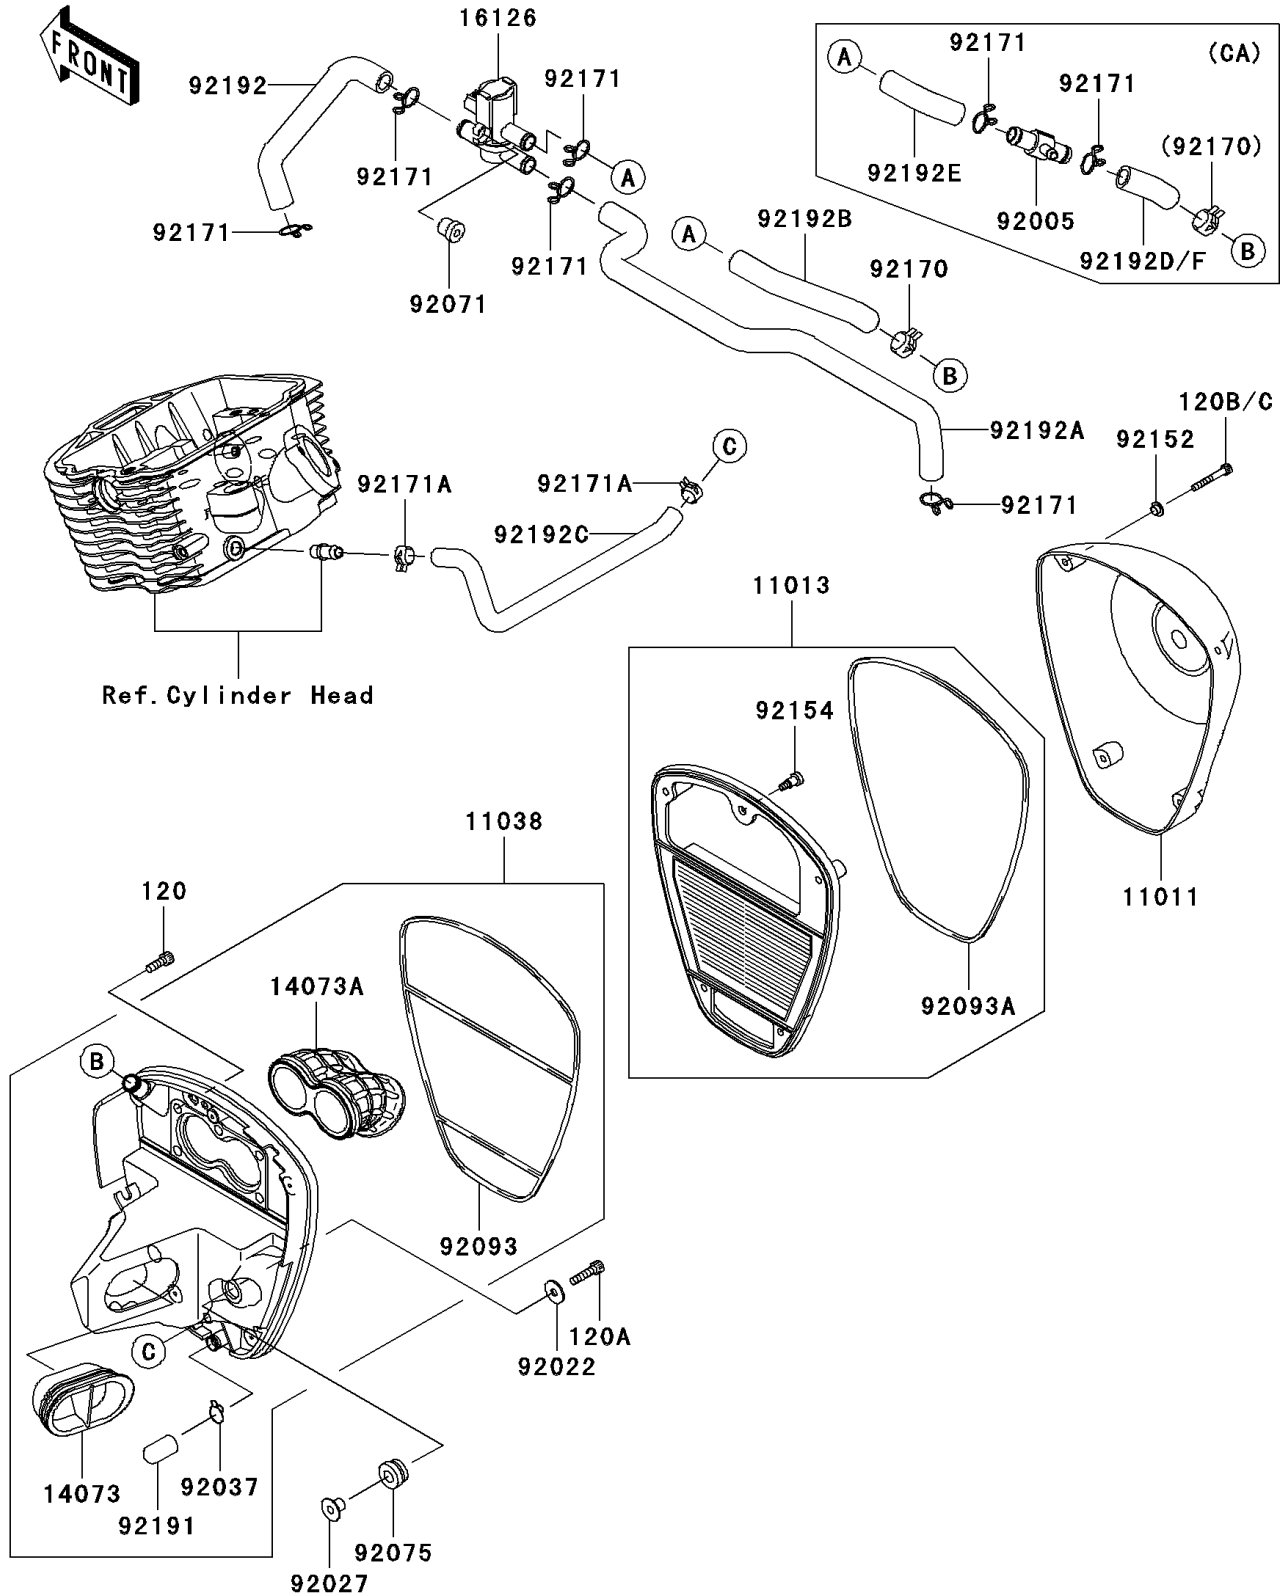

2006 Vulcan 900 Classic PARTS DIAGRAM

Air Cleaner

E1130

2006 Vulcan 900 Classic PARTS LIST

Air Cleaner

ITEM NAME	PART NUMBER	QUANTITY
BOLT-SOCKET,6X18 (Ref # 120)	120CA0618	5
BOLT-SOCKET,6X25 (Ref # 120A)	120CA0625	2
BOLT-SOCKET,5X35 (Ref # 120C)	120R0535	4
CASE-AIR FILTER (Ref # 11011)	11011-0080	1
ELEMENT-AIR FILTER (Ref # 11013)	11013-0015	1
CASE-ASSY-AIR FILTER (Ref # 11038)	11038-0015	1
DUCT,INTAKE (Ref # 14073)	14073-0103	1
DUCT,THROTTLE BODY (Ref # 14073A)	14073-0104	1
VALVE,AIR SWITCHING (Ref # 16126)	16126-1437	1
WASHER,6.5X20X1.6 (Ref # 92022)	92022-1557	2
COLLAR,L=12 (Ref # 92027)	92027-1062	2
CLAMP,14.5MM (Ref # 92037)	92037-1900	1
GROMMET (Ref # 92071)	92071-0026	1
DAMPER,RUBBER (Ref # 92075)	92075-1123	2
SEAL (Ref # 92093)	92093-0054	1
SEAL (Ref # 92093A)	92093-0057	1
COLLAR (Ref # 92152)	92152-0451	4
BOLT,SOCKET,5X16.5 (Ref # 92154)	92154-0120	1
CLAMP (Ref # 92170)	92170-1989	1
CLAMP (Ref # 92171A)	92171-1441	2
TUBE (Ref # 92191)	92191-1704	1
TUBE,ASV-FR HEAD (Ref # 92192)	92192-0266	1
TUBE,ASV-RR HEAD (Ref # 92192A)	92192-0267	1
TUBE,BLOWBY (Ref # 92192C)	92192-0269	1
FITTING (Ref # 92005)	92005-0054	1
CLAMP (Ref # 92171)	92171-0790	5
CLAMP (Ref # 92171)	92171-0790	7
TUBE,A/C-ASV (Ref # 92192B)	92192-0268	1
TUBE,A/C-FITTING (Ref # 92192D)	92192-0344	1